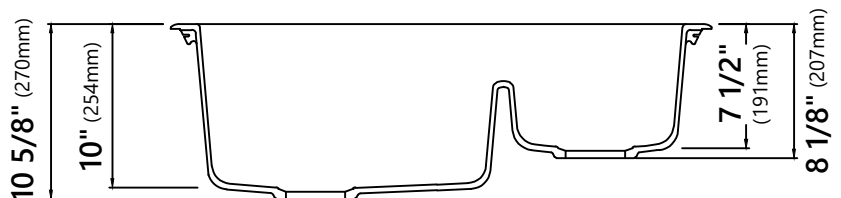

KGD-442

33 Inch Dual Mount Double Bowl Granite Kitchen Sink

Kräus®

SPECIFICATION SHEET

Sink Dimensions

Overall Dimensions: 33" x 22"
Bowl Dimensions: 29 1/2" x 18"
Larger Bowl Depth: 10"
Smaller Bowl Depth: 7 1/2"

Features

- Granite Composite Construction
- Dual Mount Double Bowl Sink
- 60/40 Split
- Required Minimum Cabinet Size: 36" Left to Right, 24" Front to Back
- Rear Off-Set Drains
- 3 1/2" Drain Openings

Warranty

Kraus Limited Lifetime Warranty
see website for details www.kraususa.com

PST1

Kitchen Sink Strainer

Strainer Dimensions

Overall Dimensions: 4 1/2" x 2 3/4"

Features

- Durable Plastic Construction
- Fits Standard 3 1/2" or 4" Drain Openings
- Removable Strainer Prevents Debris from Clogging Drain Pipe