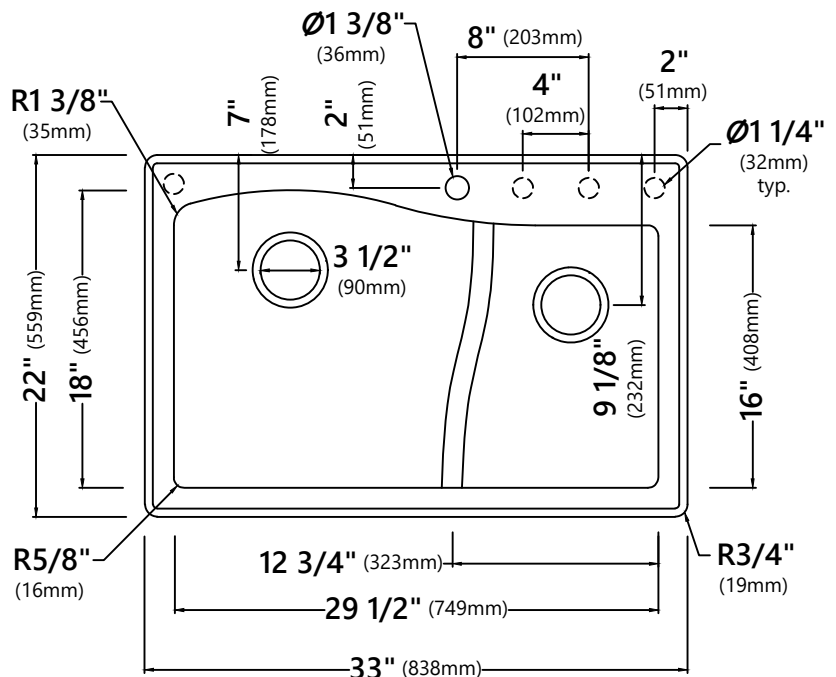

KGD-442

33 Inch Dual Mount Double Bowl Granite Kitchen Sink

Kräus®

SPECIFICATION SHEET

Sink Dimensions

Overall Dimensions: 33" x 22"
Bowl Dimensions: 29 1/2" x 18"
Larger Bowl Depth: 10"
Smaller Bowl Depth: 7 1/2"

Features

- Granite Composite Construction
- Dual Mount Double Bowl Sink
- 60/40 Split
- Required Minimum Cabinet Size: 36" Left to Right, 24" Front to Back
- Rear Off-Set Drains
- 3 1/2" Drain Openings

Warranty

Kraus Limited Lifetime Warranty
see website for details www.kraususa.com

PST1

Kitchen Sink Strainer

Strainer Dimensions

Overall Dimensions: 4 1/2" x 2 3/4"

Features

- Durable Plastic Construction
- Fits Standard 3 1/2" or 4" Drain Openings
- Removable Strainer Prevents Debris from Clogging Drain Pipe