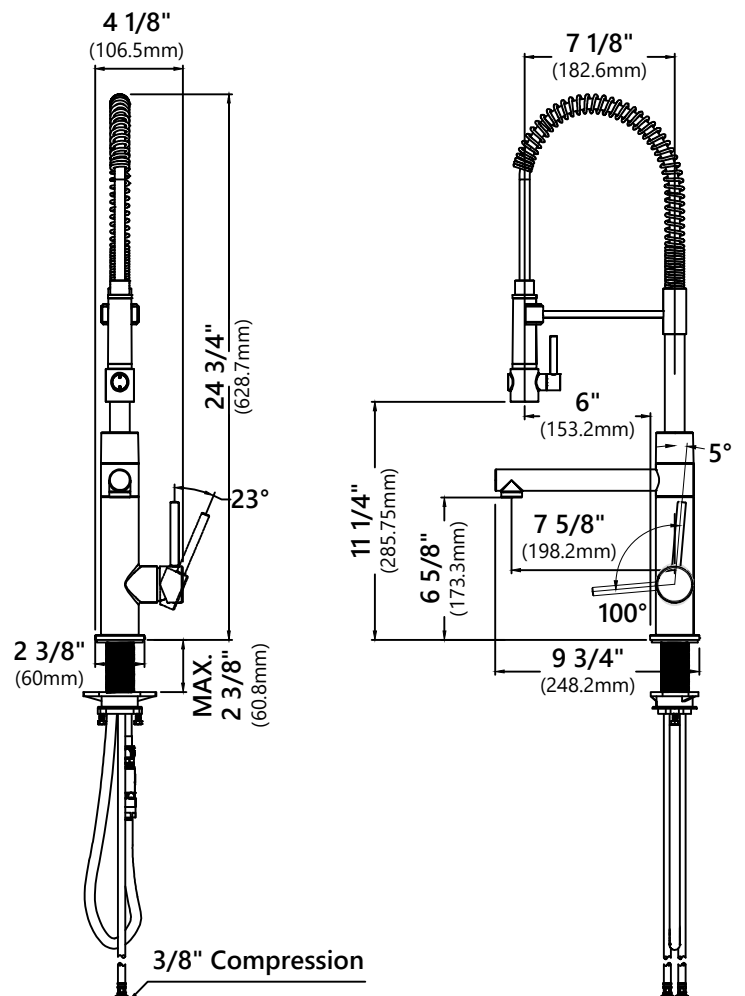

Accessories Included

- Hex Wrench

Available Finishes

- Chrome
- Spot Free all-Brite™ Stainless Steel
- Spot Free all-Brite™ Stainless Steel/Matte Black
- Spot Free all-Brite™ Stainless Steel/Chrome
- Brushed Gold
- Brushed Gold/Matte Black
- Matte Black/Black Stainless
- Black Stainless/Brushed Gold
- Spot Free Antique Champagne Bronze
- Spot Free Antique Champagne Bronze/Matte Black
- Black Stainless/Spot Free Antique Champagne Bronze

CODES/STANDARDS:

Product Certification

cUPC (ASME A112.18.1/CSA B125.1)
NSF/ANSI Standard 61 and 372 certified by IAPMO
AB1953, MASS, CEC, DOE, ADA

NOTE: Some Kitchen Faucets that do not have a pull out or pull down sprayer may be connected to a portable dishwasher. Pull out and pull down faucets should never be connected to portable dishwashers because potential pressure fluctuations during washing cycles cause hose ruptures or leaks.

Warranty

Kraus Limited Lifetime Warranty
see website for details www.kraususa.com

Kraus USA Customer Service

1.800.775.0703 | customerservice@kraususa.com