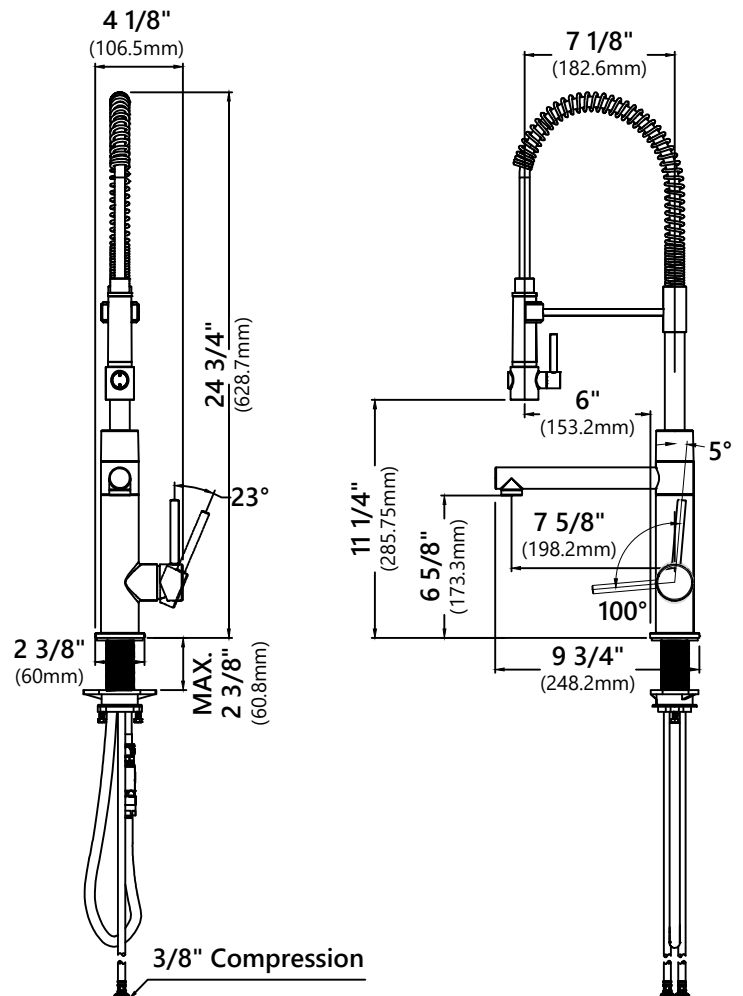

Accessories Included

- Hex Wrench

Available Finishes

- Chrome
- Spot Free all-Brite™ Stainless Steel
- Spot Free all-Brite™ Stainless Steel/Matte Black
- Spot Free all-Brite™ Stainless Steel/Chrome
- Brushed Gold
- Brushed Gold/Matte Black
- Matte Black/Black Stainless
- Black Stainless/Brushed Gold
- Spot Free Antique Champagne Bronze
- Spot Free Antique Champagne Bronze/Matte Black
- Black Stainless/Spot Free Antique Champagne Bronze

CODES/STANDARDS:

Product Certification

cUPC (ASME A112.18.1/CSA B125.1)
NSF/ANSI Standard 61 and 372 certified by IAPMO
AB1953, MASS, CEC, DOE, ADA

NOTE: Some Kitchen Faucets that do not have a pull out or pull down sprayer may be connected to a portable dishwasher. Pull out and pull down faucets should never be connected to portable dishwashers because potential pressure fluctuations during washing cycles cause hose ruptures or leaks.

Warranty

Kraus Limited Lifetime Warranty
see website for details www.kraususa.com

Kraus USA Customer Service

1.800.775.0703 | customerservice@kraususa.com