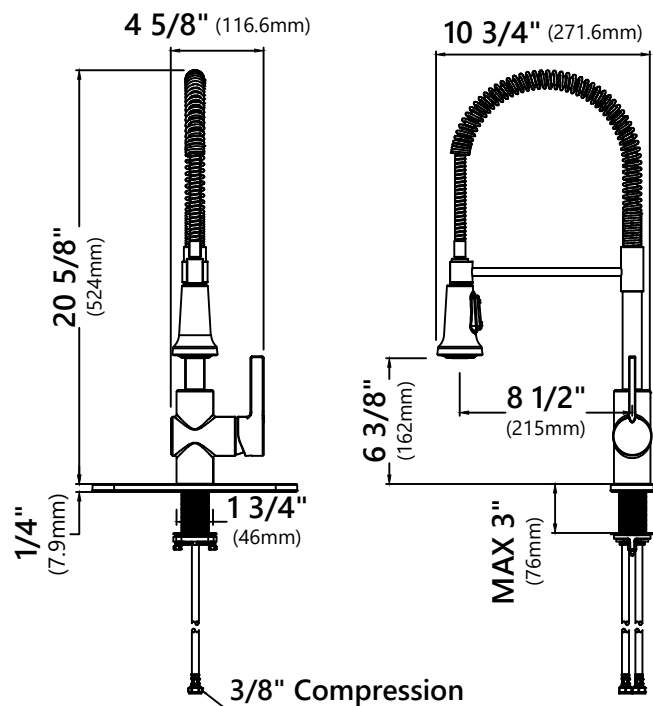

Features

- Commercial Style Pull Down Faucet
- Metal Body
- ABS Sprayer
- Lead Free Hybrid Waterway
- 360° Swivel Spout
- Flow Rate: 1.8 gpm (6.8L/min) @ 60 psi
- Spray Type: Three Function Spray/Stream/Pause
- Silicone Nozzles
- Soft Touch Silicone Aerator
- 35mm Ceramic Cartridge
- Dome Shaped Screen Washer
- 26 1/2" Integrated Nylon Waterlines
- Connections 3/8" Compression
- Max Countertop Thickness (without deck plate) 3"
- Max Countertop Thickness (with deck plate) 3"
- TPI of aerator in the Sprayer - 13/16-28UN-2A

Accessories Included

- *Deck Plate
- Hex Wrench

Available Finishes

- Spot Free all-Brite™ Stainless Steel
- Brushed Gold
- Matte Black/Brushed Gold
- Matte Black/Black Stainless
- Antique Brass
- Spot Free Antique Champagne Bronze/Matte Black
- Spot Free Antique Champagne Bronze

CODES/STANDARDS:

Product Certification

cUPC (ASME A112.18.1/CSA B125.1)
NSF/ANSI Standard 61 and 372 certified by IAPMO
MASS, CEC, DOE, ADA

NOTE: Some Kitchen Faucets that do not have a pull out or pull down sprayer may be connected to a portable dishwasher. Pull out and pull down faucets should never be connected to portable dishwashers because potential pressure fluctuations during washing cycles cause hose ruptures or leaks.

Warranty

Kraus Limited Lifetime Warranty
see website for details www.kraususa.com

Kraus USA Customer Service

1.800.775.0703 | customerservice@kraususa.com

* Optional Deck Plate