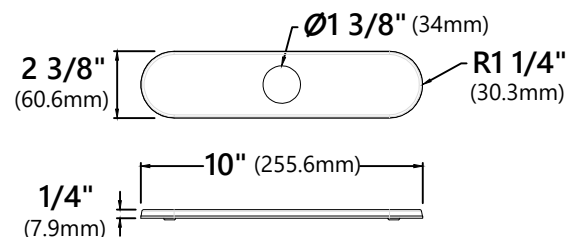

Features

- Commercial Style Pull Down Faucet
- Metal Body
- ABS Sprayer
- Lead Free Hybrid Waterway
- 360° Swivel Spout
- Flow Rate: 1.8 gpm (6.8L/min) @ 60 psi
- Spray Type: Three Function Spray/Stream/Pause
- Silicone Nozzles
- Soft Touch Silicone Aerator
- 35mm Ceramic Cartridge
- Dome Shaped Screen Washer
- 26 1/2" Integrated Nylon Waterlines
- Connections 3/8" Compression
- Max Countertop Thickness (without deck plate) 3"
- Max Countertop Thickness (with deck plate) 3"
- TPI of aerator in the Sprayer - 13/16-28UN-2A

Accessories Included

- *Deck Plate
- Hex Wrench

Available Finishes

- Spot Free all-Brite™ Stainless Steel
- Brushed Gold
- Matte Black/Brushed Gold
- Matte Black/Black Stainless
- Antique Brass
- Spot Free Antique Champagne Bronze/Matte Black
- Spot Free Antique Champagne Bronze

CODES/STANDARDS:

Product Certification

cUPC (ASME A112.18.1/CSA B125.1)
NSF/ANSI Standard 61 and 372 certified by IAPMO
MASS, CEC, DOE, ADA

NOTE: Some Kitchen Faucets that do not have a pull out or pull down sprayer may be connected to a portable dishwasher. Pull out and pull down faucets should never be connected to portable dishwashers because potential pressure fluctuations during washing cycles cause hose ruptures or leaks.

Warranty

Kraus Limited Lifetime Warranty
see website for details www.kraususa.com

Kraus USA Customer Service

1.800.775.0703 | customerservice@kraususa.com

* Optional Deck Plate