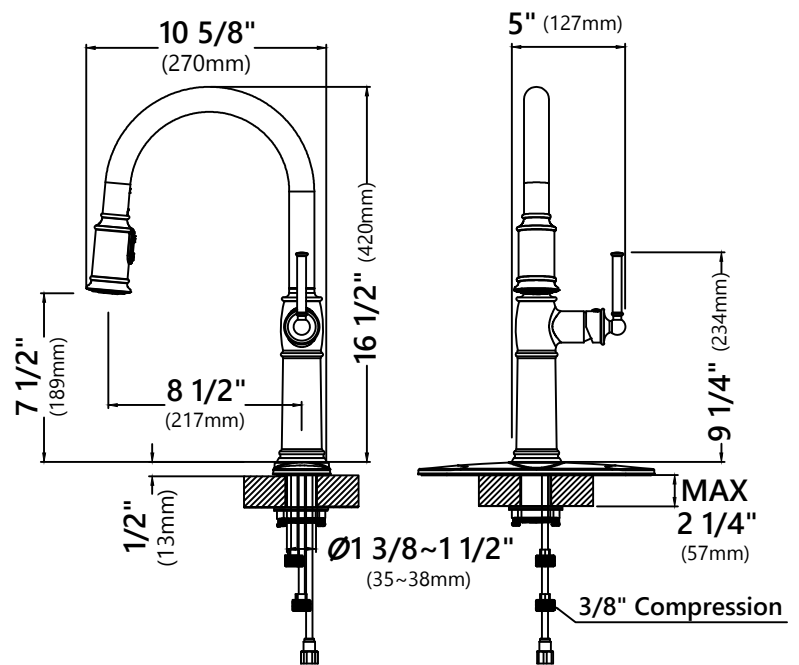

KPF-1682

Single Handle Pull Down Kitchen Faucet

Faucet Dimensions (without deck plate)

Overall Height: 16 1/2"
 Overall Width: 5"
 Spout Height: 7 1/2"
 Spout Reach: 8 1/2"

*Deck Plate Dimensions

Overall Dimensions: 10 3/8" x 2 1/2" x 1/2"

Features

- Pull Down Faucet
- Brass Body
- ABS Sprayer
- Lead Free Brass Waterway
- 360° Swivel Spout
- Flow Rate: 1.8 gpm (6.8L/min) @ 60 psi
- Dual Function Sprayhead - Spray/Stream
- 25mm Ceramic Cartridge
- 27 1/2" Integrated Nylon Waterlines
- Dome Shaped Screen Washer
- Silicone Nozzles
- Quick Weight
- Quick Connect Sprayer Hose
- Swivel Sprayer Connector
- 17 3/4" Hose Length
- Connections 3/8" Compression
- Max Countertop Thickness (without deck plate) 2 1/4"
- Max Countertop Thickness (with deck plate) 1 3/4"
- TPI of aerator in the Sprayer - M22*1

Accessories Included

- Hex Wrench
- Weight
- *Deck Plate

Available Finishes

- Spot Free Stainless Steel
- Oil Rubbed Bronze

CODES/STANDARDS:

Product Certification

cUPC (ASME A112.18.1/CSA B125.1)
 NSF/ANSI Standard 61 and 372 certified by IAPMO
 CAL GREEN, CEC, DOE, ADA