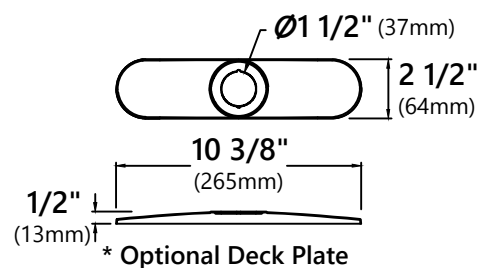

KPF-1682

Single Handle Pull Down Kitchen Faucet

Faucet Dimensions (without deck plate)

Overall Height: 16 1/2"
 Overall Width: 5"
 Spout Height: 7 1/2"
 Spout Reach: 8 1/2"

*Deck Plate Dimensions

Overall Dimensions: 10 3/8" x 2 1/2" x 1/2"

Features

- Pull Down Faucet
- Brass Body
- ABS Sprayer
- Lead Free Brass Waterway
- 360° Swivel Spout
- Flow Rate: 1.8 gpm (6.8L/min) @ 60 psi
- Dual Function Sprayhead - Spray/Stream
- 25mm Ceramic Cartridge
- 27 1/2" Integrated Nylon Waterlines
- Dome Shaped Screen Washer
- Silicone Nozzles
- Quick Weight
- Quick Connect Sprayer Hose
- Swivel Sprayer Connector
- 17 3/4" Hose Length
- Connections 3/8" Compression
- Max Countertop Thickness (without deck plate) 2 1/4"
- Max Countertop Thickness (with deck plate) 1 3/4"
- TPI of aerator in the Sprayer - M22*1

Accessories Included

- Hex Wrench
- Weight
- *Deck Plate

Available Finishes

- Spot Free Stainless Steel
- Oil Rubbed Bronze

CODES/STANDARDS:

Product Certification

cUPC (ASME A112.18.1/CSA B125.1)
 NSF/ANSI Standard 61 and 372 certified by IAPMO
 CAL GREEN, CEC, DOE, ADA