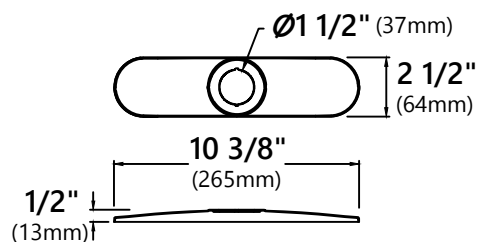

KPF-1683

Single Handle Commercial Style Pull Down Kitchen Faucet

Faucet Dimensions (without deck plate)

Overall Height: 23 1/4"
 Overall Width: 4 5/8"
 Spout Height: 7"
 Spout Reach: 8 5/8"

*Deck Plate Dimensions

Overall Dimensions: 10 3/8" x 2 1/2" x 1/2"

Features

- Commercial Style Pull Down Faucet
- Brass Body
- ABS Sprayer
- Lead Free Brass Waterway
- 360° Swivel Spout
- Flow Rate: 1.8 gpm (6.8L/min) @ 60 psi
- Dual Function Sprayhead - Spray/Stream
- 25mm Ceramic Cartridge
- 27 1/2" Integrated Nylon Waterlines
- Dome Shaped Screen Washer
- Silicone Nozzles
- Quick Weight
- Quick Connect Sprayer Hose
- Swivel Sprayer Connector
- 11 3/4" Hose Length
- Connections 3/8" Compression
- Max Countertop Thickness (without deck plate) 2 1/4"
- Max Countertop Thickness (with deck plate) 1 3/4"
- TPI of aerator in the Sprayer - M22*1

Accessories Included

- Hex Wrench
- Weight
- *Deck Plate

Available Finishes

- Spot Free Stainless Steel
- Oil Rubbed Bronze

CODES/STANDARDS:

Product Certification

cUPC (ASME A112.18.1/CSA B125.1)
 NSF/ANSI Standard 61 and 372 certified by IAPMO
 CAL GREEN, CEC, DOE, ADA