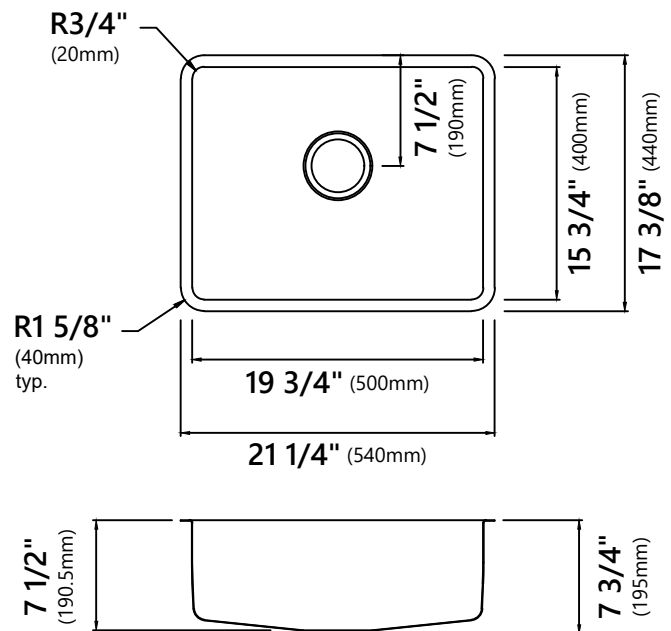

KA1US21B

21 Inch Undermount Single Bowl Stainless Steel Kitchen Sink

Kräus®

SPECIFICATION SHEET

Sink Dimensions

Overall Dimensions: 21 1/4" x 17 3/8"

Bowl Dimensions: 19 3/4" x 15 3/4"

Bowl Depth: 7 1/2"

Features

- 16 Gauge Stainless Steel Construction
- Single Bowl Undermount Sink
- Required Minimum Cabinet Size: 24" Left to Right, 24" Front to Back
- Rear Center-Set Drain
- 3 1/2" Drain Opening
- NoiseDefend Undercoating and Sound Dampening Pads

Accessories Included

- Strainer ST-4
- Bottom Grid BG1915
- Cut-Out Template
- Mounting Hardware

CODES/STANDARDS:

Product Certification

cUPC (ASME A112.19.3/CSA B45.4), MASS

Warranty

Kraus Limited Lifetime Warranty

see website for details www.kraususa.com