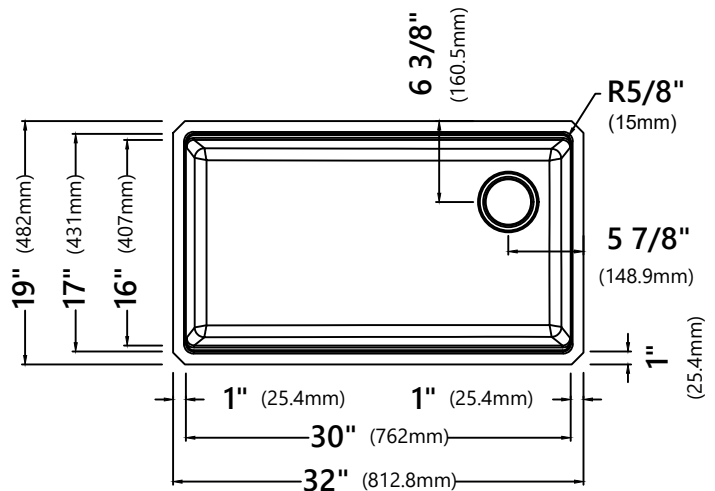

KGUW1-33

33 Inch Single Bowl Granite Undermount Kitchen Sink

Kräus®

SPECIFICATION SHEET

Sink Dimensions

Overall Dimensions: 32" x 19"

Bowl Dimensions: 30" x 16"

Sink Depth: 10"

Features

- Granite Composite
- Undermount Single Bowl Sink
- Required Minimum Cabinet Size: 36" Left to Right, 24" Front to Back
- Rear Off-Set Drain
- 3 1/2" Drain Opening

Accessories Included

- Cutting Board KCB-WS301SA
- Kitchen Sink Strainer ST-4
- Kitchen Rolling Mat KRM-11BL

Available Colors

- White

CODES/STANDARDS:

Product Certification

cUPC

NOTE: Although Kraus granite and quartz composite sinks are highly heat resistant, placing hot items right from the stove or oven directly into the sink may cause surface discoloration. Consider using a trivet or rolling mat for extremely hot items to avoid potential heat damage.

NOTE: It is not recommended to install this sink with a negative reveal. Doing so will prohibit the use of any workstation accessories as they will not fit.

Warranty

Kraus Limited Lifetime Warranty

see website for details www.kraususa.com