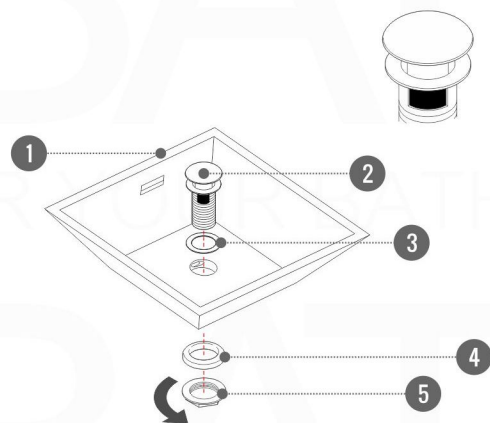

product code
BSL60SSINK

Thickness: 9.53 (0.38")

Dimensions:	width	length	height	depth
inches	59"	18.5"	4.0"	4.0"
mm	1498.6	469.9	101.6	101.6

product code
BSL60DSINK

Thickness: 9.53 (0.38")

Dimensions:	width	length	height	depth
inches	59"	18.5"	4.0"	3.75"
mm	1498.6	469.9	101.6	95.25

product code
BSL72SINK

Thickness: 9.53 (0.38")

Dimensions:	width	length	height	depth
inches	71.63"	18.5"	4.0"	4.0"
mm	1819.28	469.9	101.6	101.6

product code
BSL80SINK

Thickness: 9.53 (0.38")

Dimensions:	width	length	height	depth
inches	79"	18.5"	4.0"	4.0"
mm	2006.6	469.9	101.6	101.6

How to Install a Cisco Vanity INSTALLATION GUIDE

Tools Required for Assembly

Vanity Installation

1. Remove the plastic protective film.
2. Install all the Parts of the Cabinet.
3. Add a dap of silicone to the corners of the TOP of the Cabinet.
4. Gently position and align Counter top Sink onto Vanity.

Pop-Up / P-trap Installation Instructions INSTALLATION GUIDE

FOR SINKS WITHOUT OVERFLOW
#SKU: P101N / P102N

FOR SINKS WITHOUT OVERFLOW
#SKU: P101 / P102

OR