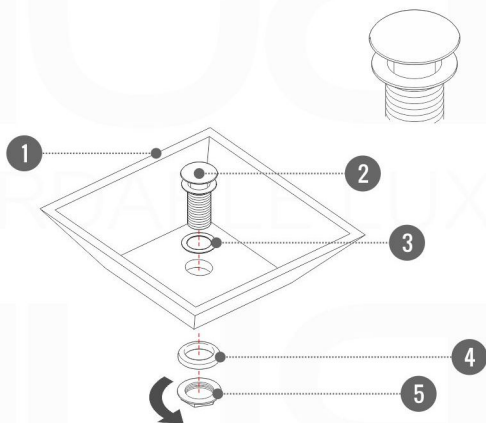

product code
BSL60SSINK

Thickness: 9.53 (0.38")

Dimensions:	width	length	height	depth
inches	59"	18.5"	4.0"	4.0"
mm	1498.6	469.9	101.6	101.6

product code
BSL60DSINK

Thickness: 9.53 (0.38")

Dimensions:	width	length	height	depth
inches	59"	18.5"	4.0"	3.75"
mm	1498.6	469.9	101.6	95.25

product code
BSL72SINK

Thickness: 9.53 (0.38")

Dimensions:	width	length	height	depth
inches	71.63"	18.5"	4.0"	4.0"
mm	1819.28	469.9	101.6	101.6

product code
BSL80SINK

Thickness: 9.53 (0.38")

Dimensions:	width	length	height	depth
inches	79"	18.5"	4.0"	4.0"
mm	2006.6	469.9	101.6	101.6

How to Install a Cisco Vanity INSTALLATION GUIDE

Tools Required for Assembly

Vanity Installation

1. Remove the plastic protective film.
2. Install all the Parts of the Cabinet.
3. Add a dap of silicone to the corners of the TOP of the Cabinet.
4. Gently position and align Counter top Sink onto Vanity.

Pop-Up / P-trap Installation Instructions INSTALLATION GUIDE

FOR SINKS WITHOUT OVERFLOW
#SKU: P101N / P102N

FOR SINKS WITHOUT OVERFLOW
#SKU: P101 / P102

OR