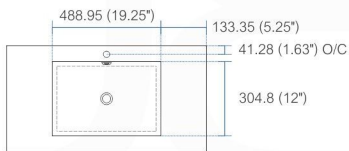

NOTE: DIMENSIONS AND TECHNICAL DETAILS ARE SUBJECT TO CHANGE WITHOUT NOTICE

NOTE: DIMENSIONS AND TECHNICAL DETAILS ARE SUBJECT TO CHANGE WITHOUT NOTICE

product code
BSL16SINK

Thickness: 9.53 (0.38")

Dimensions:	width	length	height	depth
inches	16.0"	16.0"	4.0"	3.38"
mm	406.4	406.4	101.6	85.73

product code
BSL18SINK

Thickness: 9.53 (0.38")

Dimensions:	width	length	height	depth
inches	18.0"	10.25"	4.0"	3.38"
mm	457.2	257.18	101.6	85.73

product code
BSL24SINK

Thickness: 9.53 (0.38")

Dimensions:	width	length	height	depth
inches	23.63"	18.5"	4.0"	4.0"
mm	600.08	469.9	101.6	101.6

product code
BSL30SINK

Thickness: 9.53 (0.38")

Dimensions:	width	length	height	depth
inches	29.5"	18.5"	4.0"	4.0"
mm	749.3	469.9	101.6	101.6

product code
BSL36SINK

Thickness: 9.53 (0.38")

Dimensions:	width	length	height	depth
inches	35.75"	18.5"	4.0"	4.0"
mm	908.05	469.9	101.6	101.6

product code
BSL40SINK

Thickness: 9.53 (0.38")

Dimensions:	width	length	height	depth
inches	39.5"	18.5"	4.0"	4.0"
mm	1003.3	469.9	101.6	101.6

product code
BSL48SINK

Thickness: 9.53 (0.38")

Dimensions:	width	length	height	depth
inches	47.25"	18.5"	4.0"	4.0"
mm	1200.15	469.9	101.6	101.6