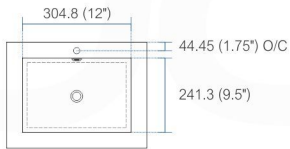

CISCO STAINLESS STEEL VANITY

SKU	Dimensions inches:			Dimensions mm:			Sink
	width	depth	height	width	depth	height	SKU
AC 16	16	16	30.75	406.4	406.4	781.05	BSL16
AC 24	23.5	18.5	30.75	597	469.9	781.05	BSL24
AC 30	29.25	18.5	30.75	743	469.9	781.05	BSL30
AC 36	35.5	18.5	30.75	902	469.9	781.05	BSL36
AC 40	39.25	18.5	30.75	997	469.9	781.05	BSL40
AC 48	47	18.5	30.75	1194	469.9	781.05	BSL48
AC 60S	58.75	18.5	30.75	1492	469.9	781.05	BSL60S
AC 60D	58.75	18.5	30.75	1492	469.9	781.05	BSL60D

NOTE: DIMENSIONS AND TECHNICAL DETAILS ARE SUBJECT TO CHANGE WITHOUT NOTICE

NOTE: DIMENSIONS AND TECHNICAL DETAILS ARE SUBJECT TO CHANGE WITHOUT NOTICE

product code
BSL16SINK

Thickness: 9.53 (0.38")

Dimensions:	width	length	height	depth
inches	16.0"	16.0"	4.0"	3.38"
mm	406.4	406.4	101.6	85.73

product code
BSL18SINK

Thickness: 9.53 (0.38")

Dimensions:	width	length	height	depth
inches	18.0"	10.25"	4.0"	3.38"
mm	457.2	257.18	101.6	85.73

product code
BSL24SINK

Thickness: 9.53 (0.38")

Dimensions:	width	length	height	depth
inches	23.63"	18.5"	4.0"	4.0"
mm	600.08	469.9	101.6	101.6

product code
BSL30SINK

Thickness: 9.53 (0.38")

Dimensions:	width	length	height	depth
inches	29.5"	18.5"	4.0"	4.0"
mm	749.3	469.9	101.6	101.6

product code
BSL36SINK

Thickness: 9.53 (0.38")

Dimensions:	width	length	height	depth
inches	35.75"	18.5"	4.0"	4.0"
mm	908.05	469.9	101.6	101.6