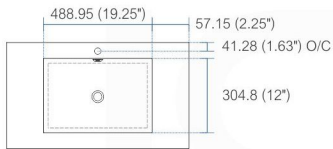

CISCO STAINLESS STEEL VANITY

SKU	Dimensions inches:			Dimensions mm:			Sink
	width	depth	height	width	depth	height	SKU
AC 16	16	16	30.75	406.4	406.4	781.05	BSL16
AC 24	23.5	18.5	30.75	597	469.9	781.05	BSL24
AC 30	29.25	18.5	30.75	743	469.9	781.05	BSL30
AC 36	35.5	18.5	30.75	902	469.9	781.05	BSL36
AC 40	39.25	18.5	30.75	997	469.9	781.05	BSL40
AC 48	47	18.5	30.75	1194	469.9	781.05	BSL48
AC 60S	58.75	18.5	30.75	1492	469.9	781.05	BSL60S
AC 60D	58.75	18.5	30.75	1492	469.9	781.05	BSL60D

NOTE: DIMENSIONS AND TECHNICAL DETAILS ARE SUBJECT TO CHANGE WITHOUT NOTICE

NOTE: DIMENSIONS AND TECHNICAL DETAILS ARE SUBJECT TO CHANGE WITHOUT NOTICE

product code
BSL16SINK

Thickness: 9.53 (0.38")

Dimensions:	width	length	height	depth
inches	16.0"	16.0"	4.0"	3.38"
mm	406.4	406.4	101.6	85.73

product code
BSL18SINK

Thickness: 9.53 (0.38")

Dimensions:	width	length	height	depth
inches	18.0"	10.25"	4.0"	3.38"
mm	457.2	257.18	101.6	85.73

product code
BSL24SINK

Thickness: 9.53 (0.38")

Dimensions:	width	length	height	depth
inches	23.63"	18.5"	4.0"	4.0"
mm	600.08	469.9	101.6	101.6

product code
BSL30SINK

Thickness: 9.53 (0.38")

Dimensions:	width	length	height	depth
inches	29.5"	18.5"	4.0"	4.0"
mm	749.3	469.9	101.6	101.6

product code
BSL36SINK

Thickness: 9.53 (0.38")

Dimensions:	width	length	height	depth
inches	35.75"	18.5"	4.0"	4.0"
mm	908.05	469.9	101.6	101.6