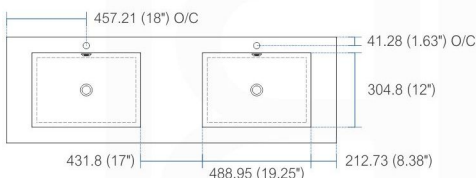

product code
BSL30SINK

Thickness: 9.53 (0.38")

Dimensions:	width	length	height	depth
inches	29.5"	18.5"	4.0"	4.0"
mm	749.3	469.9	101.6	101.6

product code
BSL36SINK

Thickness: 9.53 (0.38")

Dimensions:	width	length	height	depth
inches	35.75"	18.5"	4.0"	4.0"
mm	908.05	469.9	101.6	101.6

product code
BSL40SINK

Thickness: 9.53 (0.38")

Dimensions:	width	length	height	depth
inches	39.5"	18.5"	4.0"	4.0"
mm	1003.3	469.9	101.6	101.6

product code
BSL48SINK

Thickness: 9.53 (0.38")

Dimensions:	width	length	height	depth
inches	47.25"	18.5"	4.0"	4.0"
mm	1200.15	469.9	101.6	101.6

product code
BSL60SSINK

Thickness: 9.53 (0.38")

Dimensions:	width	length	height	depth
inches	59"	18.5"	4.0"	4.0"
mm	1498.6	469.9	101.6	101.6

product code
BSL60DSINK

Thickness: 9.53 (0.38")

Dimensions:	width	length	height	depth
inches	59"	18.5"	4.0"	3.75"
mm	1498.6	469.9	101.6	95.25

product code
BSL72SINK

Thickness: 9.53 (0.38")

Dimensions:	width	length	height	depth
inches	71.63"	18.5"	4.0"	4.0"
mm	1819.28	469.9	101.6	101.6

product code
BSL80SINK

Thickness: 9.53 (0.38")

Dimensions:	width	length	height	depth
inches	79"	18.5"	4.0"	4.0"
mm	2006.6	469.9	101.6	101.6