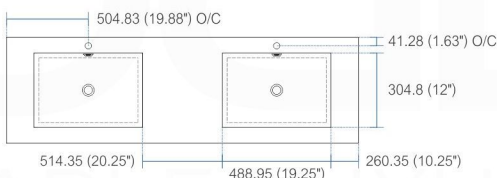

product code
BSL30SINK

Thickness: 9.53 (0.38")

Dimensions:	width	length	height	depth
inches	29.5"	18.5"	4.0"	4.0"
mm	749.3	469.9	101.6	101.6

product code
BSL36SINK

Thickness: 9.53 (0.38")

Dimensions:	width	length	height	depth
inches	35.75"	18.5"	4.0"	4.0"
mm	908.05	469.9	101.6	101.6

product code
BSL40SINK

Thickness: 9.53 (0.38")

Dimensions:	width	length	height	depth
inches	39.5"	18.5"	4.0"	4.0"
mm	1003.3	469.9	101.6	101.6

product code
BSL48SINK

Thickness: 9.53 (0.38")

Dimensions:	width	length	height	depth
inches	47.25"	18.5"	4.0"	4.0"
mm	1200.15	469.9	101.6	101.6

product code
BSL60SSINK

Thickness: 9.53 (0.38")

Dimensions:	width	length	height	depth
inches	59"	18.5"	4.0"	4.0"
mm	1498.6	469.9	101.6	101.6

product code
BSL60DSINK

Thickness: 9.53 (0.38")

Dimensions:	width	length	height	depth
inches	59"	18.5"	4.0"	3.75"
mm	1498.6	469.9	101.6	95.25

product code
BSL72SINK

Thickness: 9.53 (0.38")

Dimensions:	width	length	height	depth
inches	71.63"	18.5"	4.0"	4.0"
mm	1819.28	469.9	101.6	101.6

product code
BSL80SINK

Thickness: 9.53 (0.38")

Dimensions:	width	length	height	depth
inches	79"	18.5"	4.0"	4.0"
mm	2006.6	469.9	101.6	101.6