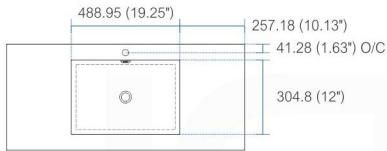

product code
BSL18SINK

Thickness: 9.53 (0.38")

Dimensions:	width	length	height	depth
inches	18.0"	10.25"	4.0"	3.38"
mm	457.2	257.18	101.6	85.73

product code
BSL24SINK

Thickness: 9.53 (0.38")

Dimensions:	width	length	height	depth
inches	23.63"	18.5"	4.0"	4.0"
mm	600.08	469.9	101.6	101.6

product code
BSL30SINK

Thickness: 9.53 (0.38")

Dimensions:	width	length	height	depth
inches	29.5"	18.5"	4.0"	4.0"
mm	749.3	469.9	101.6	101.6

product code
BSL36SINK

Thickness: 9.53 (0.38")

Dimensions:	width	length	height	depth
inches	35.75"	18.5"	4.0"	4.0"
mm	908.05	469.9	101.6	101.6

product code
BSL40SINK

Thickness: 9.53 (0.38")

Dimensions:	width	length	height	depth
inches	39.5"	18.5"	4.0"	4.0"
mm	1003.3	469.9	101.6	101.6

product code
BSL48SINK

Thickness: 9.53 (0.38")

Dimensions:	width	length	height	depth
inches	47.25"	18.5"	4.0"	4.0"
mm	1200.15	469.9	101.6	101.6

product code
BSL60SSINK

Thickness: 9.53 (0.38")

Dimensions:	width	length	height	depth
inches	59"	18.5"	4.0"	4.0"
mm	1498.6	469.9	101.6	101.6

product code
BSL60DSINK

Thickness: 9.53 (0.38")

Dimensions:	width	length	height	depth
inches	59"	18.5"	4.0"	3.75"
mm	1498.6	469.9	101.6	95.25