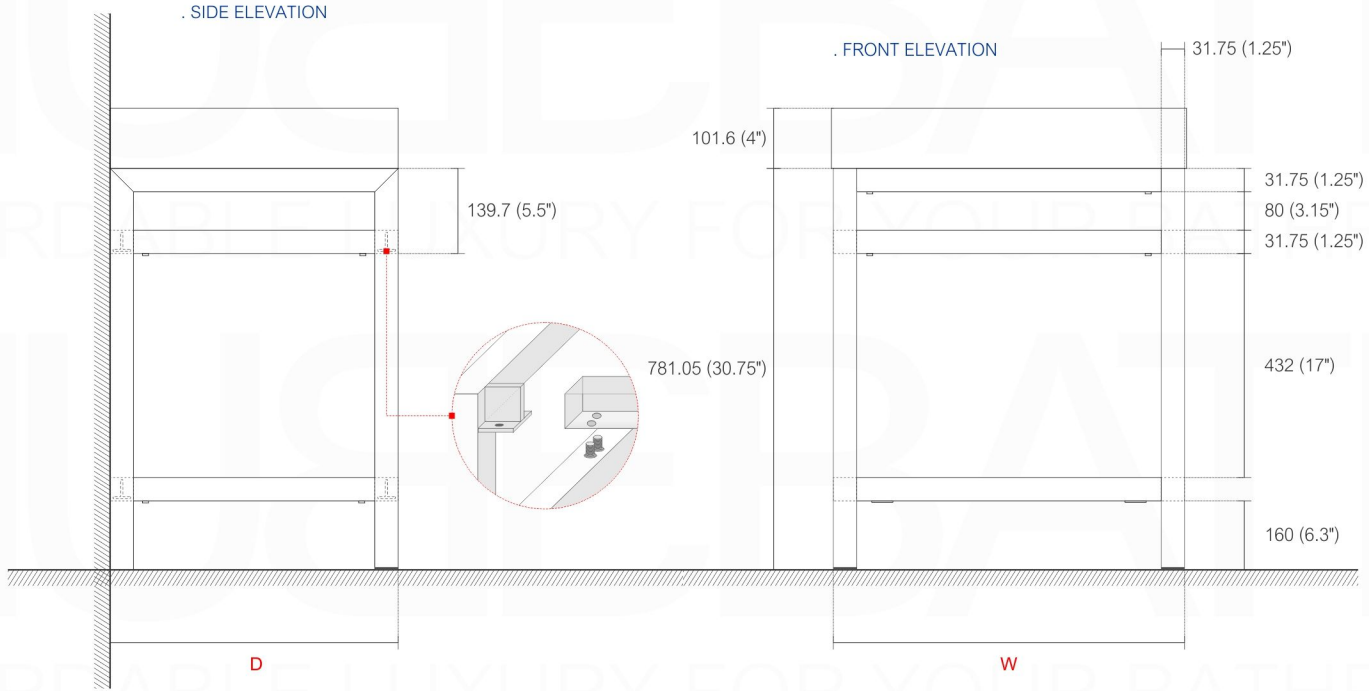

CISCO STAINLESS STEEL VANITY

SKU	Dimensions inches:			Dimensions mm:			Sink
	width	depth	height	width	depth	height	SKU
AC 16	16	16	30.75	406.4	406.4	781.05	BSL16
AC 24	23.5	18.5	30.75	597	469.9	781.05	BSL24
AC 30	29.25	18.5	30.75	743	469.9	781.05	BSL30
AC 36	35.5	18.5	30.75	902	469.9	781.05	BSL36
AC 40	39.25	18.5	30.75	997	469.9	781.05	BSL40
AC 48	47	18.5	30.75	1194	469.9	781.05	BSL48
AC 60S	58.75	18.5	30.75	1492	469.9	781.05	BSL60S
AC 60D	58.75	18.5	30.75	1492	469.9	781.05	BSL60D

NOTE: DIMENSIONS AND TECHNICAL DETAILS ARE SUBJECT TO CHANGE WITHOUT NOTICE

NOTE: DIMENSIONS AND TECHNICAL DETAILS ARE SUBJECT TO CHANGE WITHOUT NOTICE

product code
BSL16SINK

Thickness: 9.53 (0.38")

Dimensions:	width	length	height	depth
inches	16.0"	16.0"	4.0"	3.38"
mm	406.4	406.4	101.6	85.73

product code
BSL18SINK

Thickness: 9.53 (0.38")

Dimensions:	width	length	height	depth
inches	18.0"	10.25"	4.0"	3.38"
mm	457.2	257.18	101.6	85.73

product code
BSL24SINK

Thickness: 9.53 (0.38")

Dimensions:	width	length	height	depth
inches	23.63"	18.5"	4.0"	4.0"
mm	600.08	469.9	101.6	101.6

product code
BSL30SINK

Thickness: 9.53 (0.38")

Dimensions:	width	length	height	depth
inches	29.5"	18.5"	4.0"	4.0"
mm	749.3	469.9	101.6	101.6

product code
BSL36SINK

Thickness: 9.53 (0.38")

Dimensions:	width	length	height	depth
inches	35.75"	18.5"	4.0"	4.0"
mm	908.05	469.9	101.6	101.6