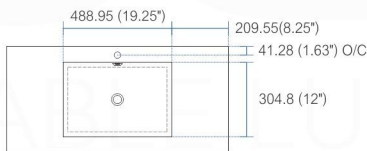

NOTE: DIMENSIONS AND TECHNICAL DETAILS ARE SUBJECT TO CHANGE WITHOUT NOTICE

NOTE: DIMENSIONS AND TECHNICAL DETAILS ARE SUBJECT TO CHANGE WITHOUT NOTICE

product code
BSL16SINK

Thickness: 9.53 (0.38")

Dimensions:	width	length	height	depth
inches	16.0"	16.0"	4.0"	3.38"
mm	406.4	406.4	101.6	85.73

product code
BSL18SINK

Thickness: 9.53 (0.38")

Dimensions:	width	length	height	depth
inches	18.0"	10.25"	4.0"	3.38"
mm	457.2	257.18	101.6	85.73

product code
BSL24SINK

Thickness: 9.53 (0.38")

Dimensions:	width	length	height	depth
inches	23.63"	18.5"	4.0"	4.0"
mm	600.08	469.9	101.6	101.6

product code
BSL30SINK

Thickness: 9.53 (0.38")

Dimensions:	width	length	height	depth
inches	29.5"	18.5"	4.0"	4.0"
mm	749.3	469.9	101.6	101.6

product code
BSL36SINK

Thickness: 9.53 (0.38")

Dimensions:	width	length	height	depth
inches	35.75"	18.5"	4.0"	4.0"
mm	908.05	469.9	101.6	101.6

product code
BSL40SINK

Thickness: 9.53 (0.38")

Dimensions:	width	length	height	depth
inches	39.5"	18.5"	4.0"	4.0"
mm	1003.3	469.9	101.6	101.6

product code
BSL48SINK

Thickness: 9.53 (0.38")

Dimensions:	width	length	height	depth
inches	47.25"	18.5"	4.0"	4.0"
mm	1200.15	469.9	101.6	101.6