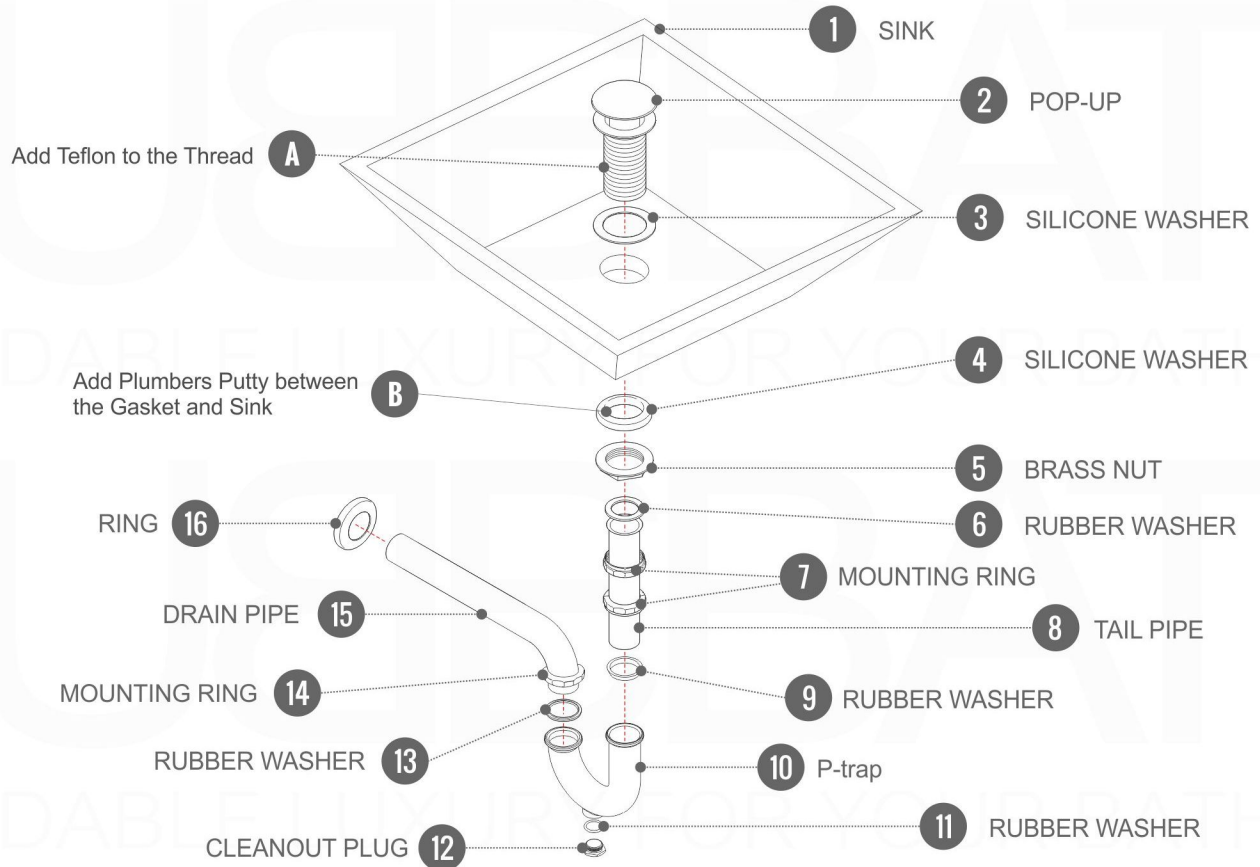

product code
BSL72SINK

Thickness: 9.53 (0.38")

Dimensions:	width	length	height	depth
inches	71.63"	18.5"	4.0"	4.0"
mm	1819.28	469.9	101.6	101.6

product code
BSL80SINK

Thickness: 9.53 (0.38")

Dimensions:	width	length	height	depth
inches	79"	18.5"	4.0"	4.0"
mm	2006.6	469.9	101.6	101.6

How to Install a Cisco Vanity INSTALLATION GUIDE

Tools Required for Assembly

Vanity Installation

1. Remove the plastic protective film.
2. Install all the Parts of the Cabinet.
3. Add a dap of silicone to the corners of the TOP of the Cabinet.
4. Gently position and align Counter top Sink onto Vanity.

Pop-Up / P-trap Installation Instructions INSTALLATION GUIDE

FOR SINKS WITHOUT OVERFLOW
#SKU: P101N / P102N

FOR SINKS WITHOUT OVERFLOW
#SKU: P101 / P102

OR