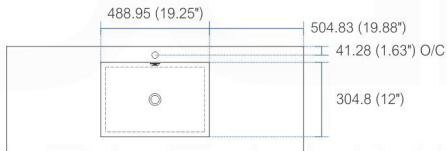

product code
BSL30SINK

Thickness: 9.53 (0.38")

Dimensions:	width	length	height	depth
inches	29.5"	18.5"	4.0"	4.0"
mm	749.3	469.9	101.6	101.6

product code
BSL36SINK

Thickness: 9.53 (0.38")

Dimensions:	width	length	height	depth
inches	35.75"	18.5"	4.0"	4.0"
mm	908.05	469.9	101.6	101.6

product code
BSL40SINK

Thickness: 9.53 (0.38")

Dimensions:	width	length	height	depth
inches	39.5"	18.5"	4.0"	4.0"
mm	1003.3	469.9	101.6	101.6

product code
BSL48SINK

Thickness: 9.53 (0.38")

Dimensions:	width	length	height	depth
inches	47.25"	18.5"	4.0"	4.0"
mm	1200.15	469.9	101.6	101.6

product code
BSL60SSINK

Thickness: 9.53 (0.38")

Dimensions:	width	length	height	depth
inches	59"	18.5"	4.0"	4.0"
mm	1498.6	469.9	101.6	101.6

product code
BSL60DSINK

Thickness: 9.53 (0.38")

Dimensions:	width	length	height	depth
inches	59"	18.5"	4.0"	3.75"
mm	1498.6	469.9	101.6	95.25

product code
BSL72SINK

Thickness: 9.53 (0.38")

Dimensions:	width	length	height	depth
inches	71.63"	18.5"	4.0"	4.0"
mm	1819.28	469.9	101.6	101.6

product code
BSL80SINK

Thickness: 9.53 (0.38")

Dimensions:	width	length	height	depth
inches	79"	18.5"	4.0"	4.0"
mm	2006.6	469.9	101.6	101.6