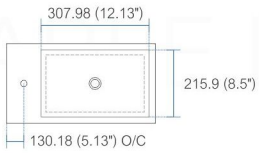

CISCO STAINLESS STEEL VANITY

SKU	Dimensions inches:			Dimensions mm:			Sink
	width	depth	height	width	depth	height	SKU
AC 16	16	16	30.75	406.4	406.4	781.05	BSL16
AC 24	23.5	18.5	30.75	597	469.9	781.05	BSL24
AC 30	29.25	18.5	30.75	743	469.9	781.05	BSL30
AC 36	35.5	18.5	30.75	902	469.9	781.05	BSL36
AC 40	39.25	18.5	30.75	997	469.9	781.05	BSL40
AC 48	47	18.5	30.75	1194	469.9	781.05	BSL48
AC 60S	58.75	18.5	30.75	1492	469.9	781.05	BSL60S
AC 60D	58.75	18.5	30.75	1492	469.9	781.05	BSL60D

NOTE: DIMENSIONS AND TECHNICAL DETAILS ARE SUBJECT TO CHANGE WITHOUT NOTICE

NOTE: DIMENSIONS AND TECHNICAL DETAILS ARE SUBJECT TO CHANGE WITHOUT NOTICE

product code
BSL16SINK

Thickness: 9.53 (0.38")

Dimensions:	width	length	height	depth
inches	16.0"	16.0"	4.0"	3.38"
mm	406.4	406.4	101.6	85.73

product code
BSL18SINK

Thickness: 9.53 (0.38")

Dimensions:	width	length	height	depth
inches	18.0"	10.25"	4.0"	3.38"
mm	457.2	257.18	101.6	85.73

product code
BSL24SINK

Thickness: 9.53 (0.38")

Dimensions:	width	length	height	depth
inches	23.63"	18.5"	4.0"	4.0"
mm	600.08	469.9	101.6	101.6

product code
BSL30SINK

Thickness: 9.53 (0.38")

Dimensions:	width	length	height	depth
inches	29.5"	18.5"	4.0"	4.0"
mm	749.3	469.9	101.6	101.6

product code
BSL36SINK

Thickness: 9.53 (0.38")

Dimensions:	width	length	height	depth
inches	35.75"	18.5"	4.0"	4.0"
mm	908.05	469.9	101.6	101.6