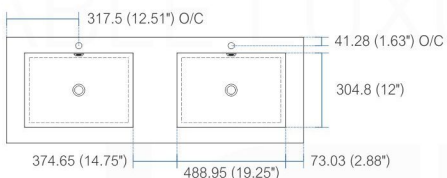

product code
BSL30SINK

Thickness: 9.53 (0.38")

Dimensions:	width	length	height	depth
inches	29.5"	18.5"	4.0"	4.0"
mm	749.3	469.9	101.6	101.6

product code
BSL36SINK

Thickness: 9.53 (0.38")

Dimensions:	width	length	height	depth
inches	35.75"	18.5"	4.0"	4.0"
mm	908.05	469.9	101.6	101.6

product code
BSL40SINK

Thickness: 9.53 (0.38")

Dimensions:	width	length	height	depth
inches	39.5"	18.5"	4.0"	4.0"
mm	1003.3	469.9	101.6	101.6

product code
BSL48SINK

Thickness: 9.53 (0.38")

Dimensions:	width	length	height	depth
inches	47.25"	18.5"	4.0"	4.0"
mm	1200.15	469.9	101.6	101.6

product code
BSL60SSINK

Thickness: 9.53 (0.38")

Dimensions:	width	length	height	depth
inches	59"	18.5"	4.0"	4.0"
mm	1498.6	469.9	101.6	101.6

product code
BSL60DSINK

Thickness: 9.53 (0.38")

Dimensions:	width	length	height	depth
inches	59"	18.5"	4.0"	3.75"
mm	1498.6	469.9	101.6	95.25

product code
BSL72SINK

Thickness: 9.53 (0.38")

Dimensions:	width	length	height	depth
inches	71.63"	18.5"	4.0"	4.0"
mm	1819.28	469.9	101.6	101.6

product code
BSL80SINK

Thickness: 9.53 (0.38")

Dimensions:	width	length	height	depth
inches	79"	18.5"	4.0"	4.0"
mm	2006.6	469.9	101.6	101.6