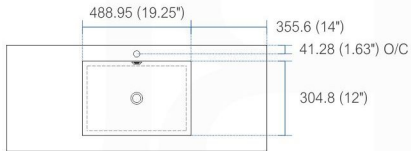

product code
BSL18SINK

Thickness: 9.53 (0.38")

Dimensions:	width	length	height	depth
inches	18.0"	10.25"	4.0"	3.38"
mm	457.2	257.18	101.6	85.73

product code
BSL24SINK

Thickness: 9.53 (0.38")

Dimensions:	width	length	height	depth
inches	23.63"	18.5"	4.0"	4.0"
mm	600.08	469.9	101.6	101.6

product code
BSL30SINK

Thickness: 9.53 (0.38")

Dimensions:	width	length	height	depth
inches	29.5"	18.5"	4.0"	4.0"
mm	749.3	469.9	101.6	101.6

product code
BSL36SINK

Thickness: 9.53 (0.38")

Dimensions:	width	length	height	depth
inches	35.75"	18.5"	4.0"	4.0"
mm	908.05	469.9	101.6	101.6

product code
BSL40SINK

Thickness: 9.53 (0.38")

Dimensions:	width	length	height	depth
inches	39.5"	18.5"	4.0"	4.0"
mm	1003.3	469.9	101.6	101.6

product code
BSL48SINK

Thickness: 9.53 (0.38")

Dimensions:	width	length	height	depth
inches	47.25"	18.5"	4.0"	4.0"
mm	1200.15	469.9	101.6	101.6

product code
BSL60SSINK

Thickness: 9.53 (0.38")

Dimensions:	width	length	height	depth
inches	59"	18.5"	4.0"	4.0"
mm	1498.6	469.9	101.6	101.6

product code
BSL60DSINK

Thickness: 9.53 (0.38")

Dimensions:	width	length	height	depth
inches	59"	18.5"	4.0"	3.75"
mm	1498.6	469.9	101.6	95.25