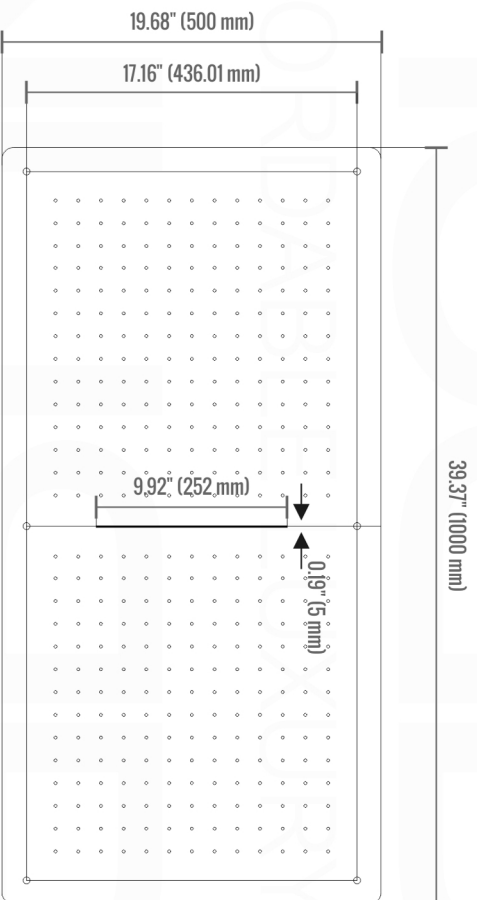

## PIAZZA RAIN SHOWER HEAD ( ARS1000 )

All rights reserved. The authors retain all copyrights in any text, graphic images and photos in this book. No part of this publication may be reproduced or transmitted in any form or by any means, electronic or mechanical, including photocopying, recording, or any information storage and retrieval system, without permission in writing from the authors.