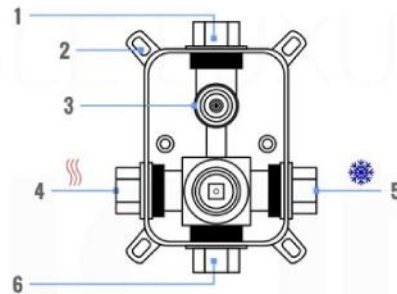

- 1- UPPER END OUTLET PIPE INTERFACE
- 2- MOUNTING FIXED HOLE
- 3- DIVERTER
- 4- **HOT WATER** PIPE INTERFACE
- 5- LOWER END OUTLET INTERFACE
- 6- HANDHELD SHOWER CONNECTION PORT
- 7- **COLD WATER** PIPE INTERFACE

PROTECTION COVER

LEFT VIEW

RIGHT VIEW

THIS LINE ON:
SAME SURFACE AS RAW WALL WHEN SET IN.
CUT TO BE ON SAME SURFACE OF CERAMIC | EXTRA 25MM FOR CERAMIC

PIAZZA 2 WAY VALVE (ASV142)

CONFIG.01

RAIN SHOWER W/HANDHELD

CONFIG.02

RAIN SHOWER W/TUB FILLER

CONFIG.03

RAIN SHOWER W/BODY JETS

- 1 - UPPER END OUTLET PIPE INTERFACE
- 2 - MOUNTING FIXED HOLE
- 3 - DIVERTER
- 4 - HOT WATER PIPE INTERFACE
- 5 - COLD WATER PIPE INTERFACE
- 6 - LOWER END OUTLET INTERFACE