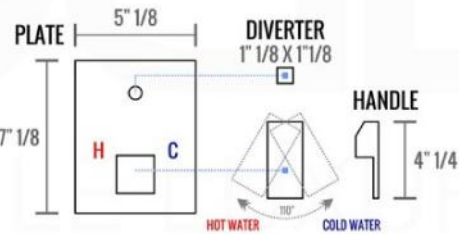

PIAZZA HAND SHOWER SET (AHHS1423)

HAND HELD

PLATE

WATER OUTLET ADAPTOR

FLEXIBLE HOSE

DUO Brass Shower Set w/Square Rain Shower and Waterfall (ASCW876)

PIAZZA 3 WAY VALVE (ASV143)

FRONT VIEW

- 1- UPPER END OUTLET PIPE INTERFACE
- 2- MOUNTING FIXED HOLE
- 3- DIVERTER
- 4- **HOT WATER** PIPE INTERFACE
- 5- LOWER END OUTLET INTERFACE
- 6- HANDHELD SHOWER CONNECTION PORT
- 7- **COLD WATER** PIPE INTERFACE

PROTECTION COVER

LEFT VIEW

RIGHT VIEW

THIS LINE ON:
SAME SURFACE AS RAW WALL WHEN SET IN.
CUT TO BE ON SAME SURFACE OF CERAMIC | EXTRA 25MM FOR CERAMIC

PIAZZA 2 WAY VALVE (ASV142)

CONFIG.01

RAIN SHOWER W/HANDHELD