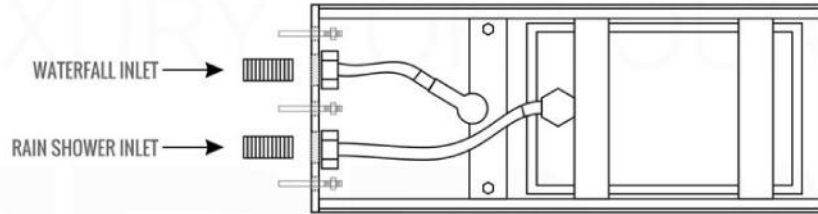

PIAZZA HAND SHOWER SET (AHHS1423)

HAND HELD

PLATE

WATER OUTLET ADAPTOR

FLEXIBLE HOSE

DUO Brass Shower Set w/Square Rain Shower and Waterfall (ASCW876)

PIAZZA 3 WAY VALVE (ASV143)

FRONT VIEW

- 1- UPPER END OUTLET PIPE INTERFACE
- 2- MOUNTING FIXED HOLE
- 3- DIVERTER
- 4- **HOT WATER** PIPE INTERFACE
- 5- LOWER END OUTLET INTERFACE
- 6- HANDHELD SHOWER CONNECTION PORT
- 7- **COLD WATER** PIPE INTERFACE

PROTECTION COVER

LEFT VIEW

RIGHT VIEW

THIS LINE ON:
SAME SURFACE AS RAW WALL WHEN SET IN.
CUT TO BE ON SAME SURFACE OF CERAMIC | EXTRA 25MM FOR CERAMIC

PIAZZA 2 WAY VALVE (ASV142)

CONFIG.01

RAIN SHOWER W/HANDHELD