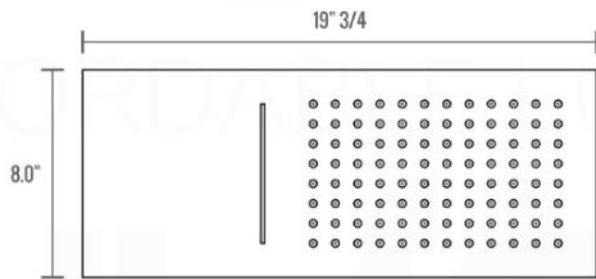

PIAZZA HAND SHOWER SET (AHHS1423)

HAND HELD

PLATE

WATER OUTLET ADAPTOR

FLEXIBLE HOSE

DUO Brass Shower Set w/Square Rain Shower and Waterfall (ASCW876)

PIAZZA 3 WAY VALVE (ASV143)

FRONT VIEW