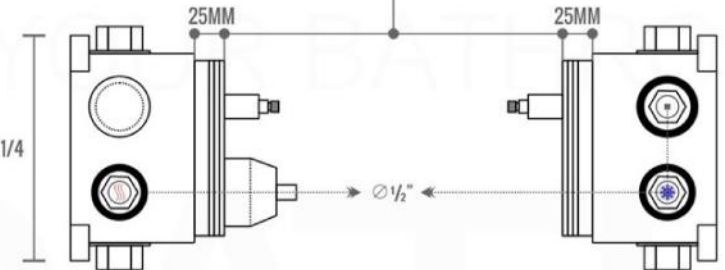

PROTECTION COVER

LEFT VIEW

RIGHT VIEW

THIS LINE ON:
SAME SURFACE AS RAW WALL WHEN SET IN.
CUT TO BE ON SAME SURFACE OF CERAMIC | EXTRA 25MM FOR CERAMIC

PIAZZA 2 WAY VALVE (ASV142)

CONFIG.01

RAIN SHOWER W/HANDHELD

CONFIG.02

RAIN SHOWER W/TUB FILLER

CONFIG.03

RAIN SHOWER W/BODY JETS

- 1 - UPPER END OUTLET PIPE INTERFACE
- 2 - MOUNTING FIXED HOLE
- 3 - DIVERTER
- 4 - HOT WATER PIPE INTERFACE
- 5 - COLD WATER PIPE INTERFACE
- 6 - LOWER END OUTLET INTERFACE