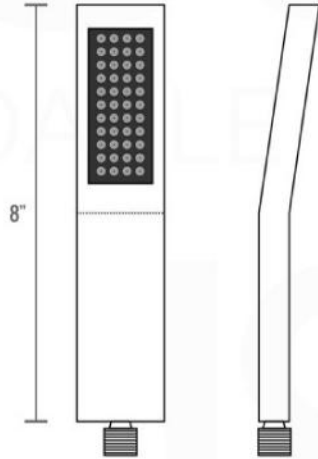

PIAZZA HAND SHOWER SET (AHHS1423)

HAND HELD

PLATE

WATER OUTLET ADAPTOR

FLEXIBLE HOSE

DUO Brass Shower Set w/Square Rain Shower and Waterfall (ASCW876)

PIAZZA 3 WAY VALVE (ASV143)

FRONT VIEW

- 1- UPPER END OUTLET PIPE INTERFACE
- 2- MOUNTING FIXED HOLE
- 3- DIVERTER
- 4- **HOT WATER** PIPE INTERFACE
- 5- LOWER END OUTLET INTERFACE
- 6- HANDHELD SHOWER CONNECTION PORT
- 7- **COLD WATER** PIPE INTERFACE

PROTECTION COVER

LEFT VIEW

RIGHT VIEW

THIS LINE ON:
SAME SURFACE AS RAW WALL WHEN SET IN.
CUT TO BE ON SAME SURFACE OF CERAMIC | EXTRA 25MM FOR CERAMIC

PIAZZA 2 WAY VALVE (ASV142)

CONFIG.01

RAIN SHOWER W/HANDHELD