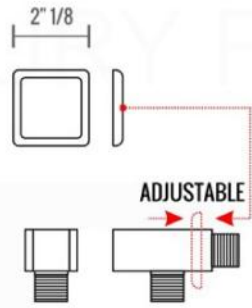

PIAZZA HAND SHOWER SET (AHHS1423)

HAND HELD

PLATE

WATER OUTLET ADAPTOR

FLEXIBLE HOSE

DUO Brass Shower Set w/Square Rain Shower and Waterfall (ASCW876)

PIAZZA 3 WAY VALVE (ASV143)

FRONT VIEW

- 1- UPPER END OUTLET PIPE INTERFACE
- 2- MOUNTING FIXED HOLE
- 3- DIVERTER
- 4- **HOT WATER** PIPE INTERFACE
- 5- LOWER END OUTLET INTERFACE
- 6- HANDHELD SHOWER CONNECTION PORT
- 7- **COLD WATER** PIPE INTERFACE

PROTECTION COVER

LEFT VIEW

RIGHT VIEW

THIS LINE ON:
SAME SURFACE AS RAW WALL WHEN SET IN.
CUT TO BE ON SAME SURFACE OF CERAMIC | EXTRA 25MM FOR CERAMIC

PIAZZA 2 WAY VALVE (ASV142)

CONFIG.01

RAIN SHOWER W/HANDHELD