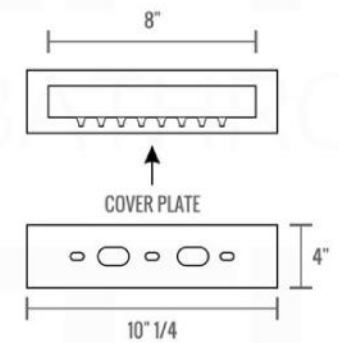

PIAZZA HAND SHOWER SET (AHHS1423)

HAND HELD

PLATE

WATER OUTLET ADAPTOR

FLEXIBLE HOSE

DUO Brass Shower Set w/Square Rain Shower and Waterfall (ASCW876)

PIAZZA 3 WAY VALVE (ASV143)

FRONT VIEW

- 1- UPPER END OUTLET PIPE INTERFACE
- 2- MOUNTING FIXED HOLE
- 3- DIVERTER
- 4- **HOT WATER** PIPE INTERFACE
- 5- LOWER END OUTLET INTERFACE
- 6- HANDHELD SHOWER CONNECTION PORT
- 7- **COLD WATER** PIPE INTERFACE

PROTECTION COVER

LEFT VIEW

RIGHT VIEW

THIS LINE ON:
SAME SURFACE AS RAW WALL WHEN SET IN.
CUT TO BE ON SAME SURFACE OF CERAMIC | EXTRA 25MM FOR CERAMIC

PIAZZA 2 WAY VALVE (ASV142)

CONFIG.01

RAIN SHOWER W/HANDHELD