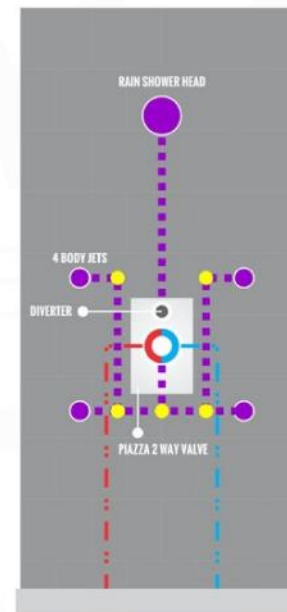

- 1- UPPER END OUTLET PIPE INTERFACE
- 2- MOUNTING FIXED HOLE
- 3- DIVERTER
- 4- **HOT WATER** PIPE INTERFACE
- 5- LOWER END OUTLET INTERFACE
- 6- HANDHELD SHOWER CONNECTION PORT
- 7- **COLD WATER** PIPE INTERFACE

CONFIG.02

RAIN SHOWER W/TUB FILLER

CONFIG.03

RAIN SHOWER W/BODY JETS

- 1 - UPPER END OUTLET PIPE INTERFACE
- 2 - MOUNTING FIXED HOLE
- 3 - DIVERTER
- 4 - HOT WATER PIPE INTERFACE
- 5 - COLD WATER PIPE INTERFACE
- 6 - LOWER END OUTLET INTERFACE

CONFIG.01

RAIN SHOWER W/HANDHELD

CONFIG.02

RAIN SHOWER W/TUB FILLER

CONFIG.03

RAIN SHOWER W/BODY JETS

PIAZZA 3 WAY VALVE (ASV143)

CONFIG.01

RAIN SHOWER W/HANDHELD AND TUB FILLER

CONFIG.02

RAIN SHOWER W/HANDHELD AND MESSAGE BODY JETS

CONFIG.03

RAIN SHOWER W/TUBE FILLER AND MESSAGE BODY JETS

- 1 - UPPER END OUTLET PIPE INTERFACE
- 2 - MOUNTING FIXED HOLE
- 3 - DIVERTER
- 4 - HOT WATER PIPE INTERFACE
- 5 - LOWER END OUTLET INTERFACE
- 6 - HANDHELD SHOWER CONNECTION PORT
- 7 - COLD WATER PIPE INTERFACE