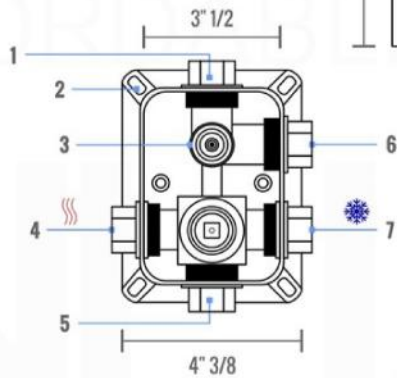

PIAZZA HAND SHOWER SET (AHHS1423)

HAND HELD

PLATE

WATER OUTLET ADAPTOR

FLEXIBLE HOSE

DUO Brass Shower Set w/Square Rain Shower and Waterfall (ASCW876)

PIAZZA 3 WAY VALVE (ASV143)

FRONT VIEW

- 1- UPPER END OUTLET PIPE INTERFACE
- 2- MOUNTING FIXED HOLE
- 3- DIVERTER
- 4- **HOT WATER** PIPE INTERFACE
- 5- LOWER END OUTLET INTERFACE
- 6- HANDHELD SHOWER CONNECTION PORT
- 7- **COLD WATER** PIPE INTERFACE

PROTECTION COVER

LEFT VIEW

RIGHT VIEW

THIS LINE ON:
SAME SURFACE AS RAW WALL WHEN SET IN.
CUT TO BE ON SAME SURFACE OF CERAMIC | EXTRA 25MM FOR CERAMIC

PIAZZA 2 WAY VALVE (ASV142)

CONFIG.01

RAIN SHOWER W/HANDHELD

RAIN SHOWER W/HANDHELD AND TUB FILLER

CONFIG.02

RAIN SHOWER W/HANDHELD AND MESSAGE BODY JETS

CONFIG.03

RAIN SHOWER W/TUBE FILLER AND MESSAGE BODY JETS

- 1 - UPPER END OUTLET PIPE INTERFACE
- 2 - MOUNTING FIXED HOLE
- 3 - DIVERTER
- 4 - HOT WATER PIPE INTERFACE
- 5 - LOWER END OUTLET INTERFACE
- 6 - HANDHELD SHOWER CONNECTION PORT
- 7 - COLD WATER PIPE INTERFACE