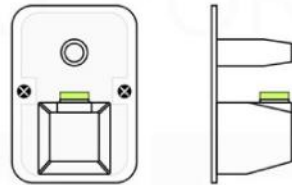

PIAZZA HAND SHOWER SET (AHHS1423)

HAND HELD

PLATE

WATER OUTLET ADAPTOR

FLEXIBLE HOSE

DUO Brass Shower Set w/Square Rain Shower and Waterfall (ASCW876)

PIAZZA 3 WAY VALVE (ASV143)

FRONT VIEW

- 1- UPPER END OUTLET PIPE INTERFACE
- 2- MOUNTING FIXED HOLE
- 3- DIVERTER
- 4- **HOT WATER** PIPE INTERFACE
- 5- LOWER END OUTLET INTERFACE
- 6- HANDHELD SHOWER CONNECTION PORT
- 7- **COLD WATER** PIPE INTERFACE

PROTECTION COVER

LEFT VIEW

RIGHT VIEW

THIS LINE ON:
SAME SURFACE AS RAW WALL WHEN SET IN.
CUT TO BE ON SAME SURFACE OF CERAMIC | EXTRA 25MM FOR CERAMIC

PIAZZA 2 WAY VALVE (ASV142)

CONFIG.01

RAIN SHOWER W/HANDHELD