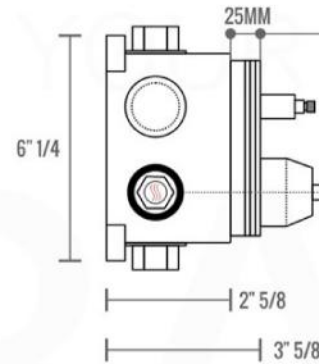

PIAZZA HAND SHOWER SET (AHHS1423)

HAND HELD

PLATE

WATER OUTLET ADAPTOR

FLEXIBLE HOSE

DUO Brass Shower Set w/Square Rain Shower and Waterfall (ASCW876)

PIAZZA 3 WAY VALVE (ASV143)

FRONT VIEW

- 1- UPPER END OUTLET PIPE INTERFACE
- 2- MOUNTING FIXED HOLE
- 3- DIVERTER
- 4- **HOT WATER** PIPE INTERFACE
- 5- LOWER END OUTLET INTERFACE
- 6- HANDHELD SHOWER CONNECTION PORT
- 7- **COLD WATER** PIPE INTERFACE

PROTECTION COVER

LEFT VIEW

RIGHT VIEW

THIS LINE ON:
SAME SURFACE AS RAW WALL WHEN SET IN.
CUT TO BE ON SAME SURFACE OF CERAMIC | EXTRA 25MM FOR CERAMIC

PIAZZA 2 WAY VALVE (ASV142)

CONFIG.01

RAIN SHOWER W/HANDHELD