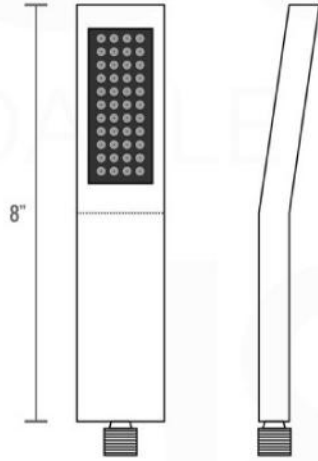

PIAZZA 6" CEILING BAR (ACBS6)

PIAZZA HAND SHOWER SET (AHHS1423)

HAND HELD

PLATE

WATER OUTLET ADAPTOR

FLEXIBLE HOSE

PIAZZA RAIN SHOWER HEAD (ARS300)

PIAZZA 2 WAY VALVE (ASV142)

PIAZZA 2 WAY VALVE (ASV142)

CONFIG.01

RAIN SHOWER W/HANDHELD

CONFIG.02

RAIN SHOWER W/TUB FILLER

CONFIG.03

RAIN SHOWER W/BODY JETS

- 1 - UPPER END OUTLET PIPE INTERFACE
- 2 - MOUNTING FIXED HOLE
- 3 - DIVERTER
- 4 - HOT WATER PIPE INTERFACE
- 5 - COLD WATER PIPE INTERFACE
- 6 - LOWER END OUTLET INTERFACE

RAIN SHOWER W/HANDHELD AND TUB FILLER

CONFIG.02

RAIN SHOWER W/HANDHELD AND MESSAGE BODY JETS

CONFIG.03

RAIN SHOWER W/TUBE FILLER AND MESSAGE BODY JETS

- 1 - UPPER END OUTLET PIPE INTERFACE
- 2 - MOUNTING FIXED HOLE
- 3 - DIVERTER
- 4 - HOT WATER PIPE INTERFACE
- 5 - LOWER END OUTLET INTERFACE
- 6 - HANDHELD SHOWER CONNECTION PORT
- 7 - COLD WATER PIPE INTERFACE