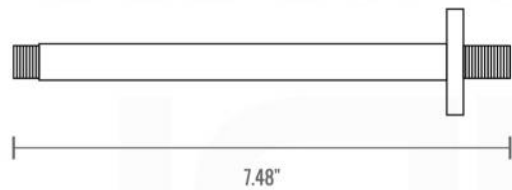

PIAZZA 6" CEILING BAR (ACBS6)

PIAZZA HAND SHOWER SET (AHHS1423)

HAND HELD

PLATE

WATER OUTLET ADAPTOR

FLEXIBLE HOSE

PIAZZA RAIN SHOWER HEAD (ARS300)

PIAZZA 2 WAY VALVE (ASV142)

PIAZZA 2 WAY VALVE (ASV142)

CONFIG.01

RAIN SHOWER W/HANDHELD

CONFIG.02

RAIN SHOWER W/TUB FILLER

CONFIG.03

RAIN SHOWER W/BODY JETS

- 1 - UPPER END OUTLET PIPE INTERFACE
- 2 - MOUNTING FIXED HOLE
- 3 - DIVERTER
- 4 - HOT WATER PIPE INTERFACE
- 5 - COLD WATER PIPE INTERFACE
- 6 - LOWER END OUTLET INTERFACE