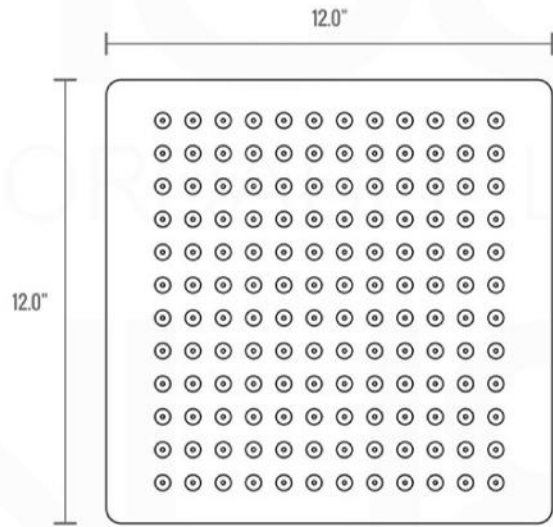

PIAZZA 6" CEILING BAR (ACBS6)

PIAZZA HAND SHOWER SET (AHHS1423)

HAND HELD

PLATE

WATER OUTLET ADAPTOR

FLEXIBLE HOSE

PIAZZA RAIN SHOWER HEAD (ARS300)

PIAZZA 2 WAY VALVE (ASV142)

PIAZZA 2 WAY VALVE (ASV142)

CONFIG.01

RAIN SHOWER W/HANDHELD

CONFIG.02

RAIN SHOWER W/TUB FILLER

CONFIG.03

RAIN SHOWER W/BODY JETS

- 1 - UPPER END OUTLET PIPE INTERFACE
- 2 - MOUNTING FIXED HOLE
- 3 - DIVERTER
- 4 - HOT WATER PIPE INTERFACE
- 5 - COLD WATER PIPE INTERFACE
- 6 - LOWER END OUTLET INTERFACE