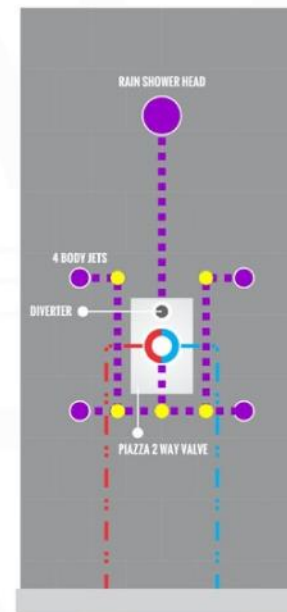

PIAZZA 6" CEILING BAR (ACBS6)

PIAZZA HAND SHOWER SET (AHHS1423)

HAND HELD

PLATE

WATER OUTLET ADAPTOR

FLEXIBLE HOSE

PIAZZA RAIN SHOWER HEAD (ARS300)

PIAZZA 2 WAY VALVE (ASV142)

PIAZZA 2 WAY VALVE (ASV142)

CONFIG.01

RAIN SHOWER W/HANDHELD

CONFIG.02

RAIN SHOWER W/TUB FILLER

CONFIG.03

RAIN SHOWER W/BODY JETS

- 1 - UPPER END OUTLET PIPE INTERFACE
- 2 - MOUNTING FIXED HOLE
- 3 - DIVERTER
- 4 - HOT WATER PIPE INTERFACE
- 5 - COLD WATER PIPE INTERFACE
- 6 - LOWER END OUTLET INTERFACE

CONFIG.01

RAIN SHOWER W/HANDHELD

CONFIG.02

RAIN SHOWER W/TUB FILLER

CONFIG.03

RAIN SHOWER W/BODY JETS

PIAZZA 3 WAY VALVE (ASV143)

CONFIG.01

RAIN SHOWER W/HANDHELD AND TUB FILLER

CONFIG.02

RAIN SHOWER W/HANDHELD AND MESSAGE BODY JETS

CONFIG.03

RAIN SHOWER W/TUBE FILLER AND MESSAGE BODY JETS

- 1 - UPPER END OUTLET PIPE INTERFACE
- 2 - MOUNTING FIXED HOLE
- 3 - DIVERTER
- 4 - HOT WATER PIPE INTERFACE
- 5 - LOWER END OUTLET INTERFACE
- 6 - HANDHELD SHOWER CONNECTION PORT
- 7 - COLD WATER PIPE INTERFACE