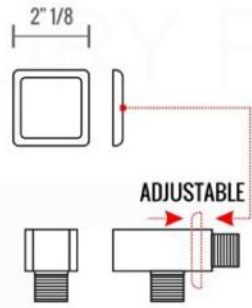

PIAZZA 6" CEILING BAR (ACBS6)

PIAZZA HAND SHOWER SET (AHHS1423)

HAND HELD

PLATE

WATER OUTLET ADAPTOR

FLEXIBLE HOSE

PIAZZA RAIN SHOWER HEAD (ARS300)

PIAZZA 2 WAY VALVE (ASV142)

PIAZZA 2 WAY VALVE (ASV142)

CONFIG.01

RAIN SHOWER W/HANDHELD

CONFIG.02

RAIN SHOWER W/TUB FILLER

CONFIG.03

RAIN SHOWER W/BODY JETS

- 1 - UPPER END OUTLET PIPE INTERFACE
- 2 - MOUNTING FIXED HOLE
- 3 - DIVERTER
- 4 - HOT WATER PIPE INTERFACE
- 5 - COLD WATER PIPE INTERFACE
- 6 - LOWER END OUTLET INTERFACE

RAIN SHOWER W/HANDHELD AND TUB FILLER

CONFIG.02

RAIN SHOWER W/HANDHELD AND MESSAGE BODY JETS

CONFIG.03

RAIN SHOWER W/TUBE FILLER AND MESSAGE BODY JETS

- 1 - UPPER END OUTLET PIPE INTERFACE
- 2 - MOUNTING FIXED HOLE
- 3 - DIVERTER
- 4 - HOT WATER PIPE INTERFACE
- 5 - LOWER END OUTLET INTERFACE
- 6 - HANDHELD SHOWER CONNECTION PORT
- 7 - COLD WATER PIPE INTERFACE