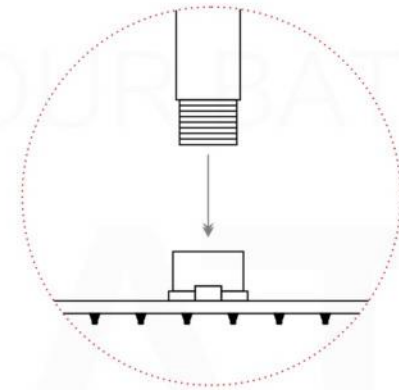

PIAZZA 6" CEILING BAR (ACBS6)

PIAZZA HAND SHOWER SET (AHHS1423)

HAND HELD

PLATE

WATER OUTLET ADAPTOR

FLEXIBLE HOSE

PIAZZA RAIN SHOWER HEAD (ARS300)

PIAZZA 2 WAY VALVE (ASV142)

PIAZZA 2 WAY VALVE (ASV142)

CONFIG.01

RAIN SHOWER W/HANDHELD

CONFIG.02

RAIN SHOWER W/TUB FILLER

CONFIG.03

RAIN SHOWER W/BODY JETS

- 1 - UPPER END OUTLET PIPE INTERFACE
- 2 - MOUNTING FIXED HOLE
- 3 - DIVERTER
- 4 - HOT WATER PIPE INTERFACE
- 5 - COLD WATER PIPE INTERFACE
- 6 - LOWER END OUTLET INTERFACE