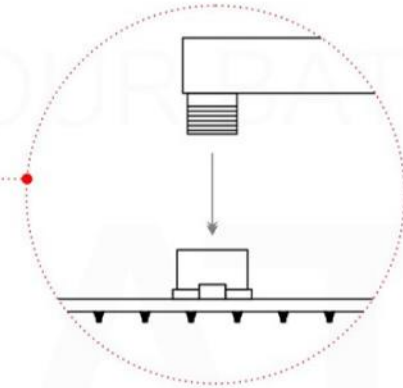

PIAZZA 6" CEILING BAR (ACBS6)

PIAZZA HAND SHOWER SET (AHHS1423)

HAND HELD

PLATE

WATER OUTLET ADAPTOR

FLEXIBLE HOSE

PIAZZA RAIN SHOWER HEAD (ARS300)

PIAZZA 2 WAY VALVE (ASV142)

PIAZZA 2 WAY VALVE (ASV142)

CONFIG.01

RAIN SHOWER W/HANDHELD

CONFIG.02

RAIN SHOWER W/TUB FILLER

CONFIG.03

RAIN SHOWER W/BODY JETS

- 1 - UPPER END OUTLET PIPE INTERFACE
- 2 - MOUNTING FIXED HOLE
- 3 - DIVERTER
- 4 - HOT WATER PIPE INTERFACE
- 5 - COLD WATER PIPE INTERFACE
- 6 - LOWER END OUTLET INTERFACE