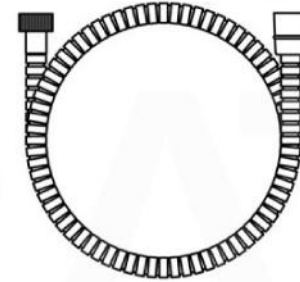

PIAZZA 6" CEILING BAR (ACBS6)

PIAZZA HAND SHOWER SET (AHHS1423)

HAND HELD

PLATE

WATER OUTLET ADAPTOR

FLEXIBLE HOSE

PIAZZA RAIN SHOWER HEAD (ARS300)

PIAZZA 2 WAY VALVE (ASV142)

PIAZZA 2 WAY VALVE (ASV142)

CONFIG.01

RAIN SHOWER W/HANDHELD

CONFIG.02

RAIN SHOWER W/TUB FILLER

CONFIG.03

RAIN SHOWER W/BODY JETS

- 1 - UPPER END OUTLET PIPE INTERFACE
- 2 - MOUNTING FIXED HOLE
- 3 - DIVERTER
- 4 - HOT WATER PIPE INTERFACE
- 5 - COLD WATER PIPE INTERFACE
- 6 - LOWER END OUTLET INTERFACE

CONFIG.01

RAIN SHOWER W/HANDHELD

CONFIG.02

RAIN SHOWER W/TUB FILLER

CONFIG.03

RAIN SHOWER W/BODY JETS

PIAZZA 3 WAY VALVE (ASV143)

CONFIG.01

RAIN SHOWER W/HANDHELD AND TUB FILLER

CONFIG.02

RAIN SHOWER W/HANDHELD AND MESSAGE BODY JETS

CONFIG.03

RAIN SHOWER W/TUBE FILLER AND MESSAGE BODY JETS

- 1 - UPPER END OUTLET PIPE INTERFACE
- 2 - MOUNTING FIXED HOLE
- 3 - DIVERTER
- 4 - HOT WATER PIPE INTERFACE
- 5 - LOWER END OUTLET INTERFACE
- 6 - HANDHELD SHOWER CONNECTION PORT
- 7 - COLD WATER PIPE INTERFACE