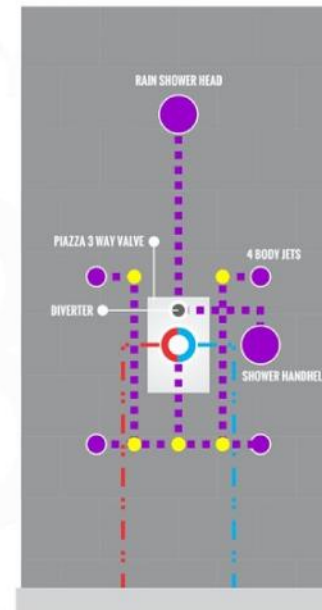

PIAZZA 2 WAY VALVE (ASV142)

CONFIG.01

RAIN SHOWER W/HANDHELD

CONFIG.02

RAIN SHOWER W/TUB FILLER

CONFIG.03

RAIN SHOWER W/BODY JETS

- 1 - UPPER END OUTLET PIPE INTERFACE
- 2 - MOUNTING FIXED HOLE
- 3 - DIVERTER
- 4 - HOT WATER PIPE INTERFACE
- 5 - COLD WATER PIPE INTERFACE
- 6 - LOWER END OUTLET INTERFACE

CONFIG.01

RAIN SHOWER W/HANDHELD

CONFIG.02

RAIN SHOWER W/TUB FILLER

CONFIG.03

RAIN SHOWER W/BODY JETS

PIAZZA 3 WAY VALVE (ASV143)

CONFIG.01

RAIN SHOWER W/HANDHELD AND TUB FILLER

CONFIG.02

RAIN SHOWER W/HANDHELD AND MESSAGE BODY JETS

CONFIG.03

RAIN SHOWER W/TUBE FILLER AND MESSAGE BODY JETS

- 1 - UPPER END OUTLET PIPE INTERFACE
- 2 - MOUNTING FIXED HOLE
- 3 - DIVERTER
- 4 - HOT WATER PIPE INTERFACE
- 5 - LOWER END OUTLET INTERFACE
- 6 - HANDHELD SHOWER CONNECTION PORT
- 7 - COLD WATER PIPE INTERFACE

CONFIG.01

RAIN SHOWER W/HANDHELD AND TUB FILLER

CONFIG.02

RAIN SHOWER W/HANDHELD AND MESSAGE BODY JETS

CONFIG.03

RAIN SHOWER W/TUBE FILLER AND MESSAGE BODY JETS