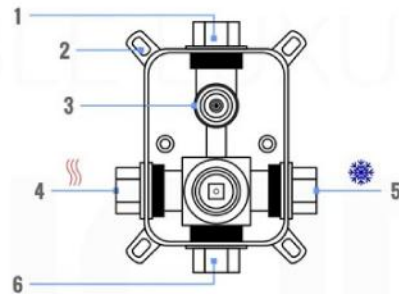

PIAZZA 6" CEILING BAR (ACBS6)

PIAZZA HAND SHOWER SET (AHHS1423)

HAND HELD

PLATE

WATER OUTLET ADAPTOR

FLEXIBLE HOSE

PIAZZA RAIN SHOWER HEAD (ARS300)

PIAZZA 2 WAY VALVE (ASV142)

PIAZZA 2 WAY VALVE (ASV142)

CONFIG.01

RAIN SHOWER W/HANDHELD

CONFIG.02

RAIN SHOWER W/TUB FILLER

CONFIG.03

RAIN SHOWER W/BODY JETS

- 1 - UPPER END OUTLET PIPE INTERFACE
- 2 - MOUNTING FIXED HOLE
- 3 - DIVERTER
- 4 - HOT WATER PIPE INTERFACE
- 5 - COLD WATER PIPE INTERFACE
- 6 - LOWER END OUTLET INTERFACE

CONFIG.01

RAIN SHOWER W/HANDHELD

CONFIG.02

RAIN SHOWER W/TUB FILLER

CONFIG.03

RAIN SHOWER W/BODY JETS

PIAZZA 3 WAY VALVE (ASV143)

CONFIG.01

RAIN SHOWER W/HANDHELD AND TUB FILLER

CONFIG.02

RAIN SHOWER W/HANDHELD AND MESSAGE BODY JETS

CONFIG.03

RAIN SHOWER W/TUBE FILLER AND MESSAGE BODY JETS

- 1 - UPPER END OUTLET PIPE INTERFACE
- 2 - MOUNTING FIXED HOLE
- 3 - DIVERTER
- 4 - HOT WATER PIPE INTERFACE
- 5 - LOWER END OUTLET INTERFACE
- 6 - HANDHELD SHOWER CONNECTION PORT
- 7 - COLD WATER PIPE INTERFACE