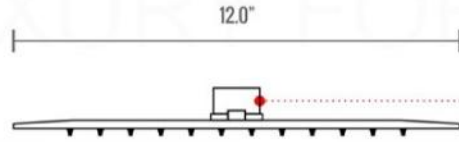

PIAZZA 6" CEILING BAR (ACBS6)

PIAZZA HAND SHOWER SET (AHHS1423)

HAND HELD

PLATE

WATER OUTLET ADAPTOR

FLEXIBLE HOSE

PIAZZA RAIN SHOWER HEAD (ARS300)

PIAZZA 2 WAY VALVE (ASV142)

PIAZZA 2 WAY VALVE (ASV142)

CONFIG.01

RAIN SHOWER W/HANDHELD

CONFIG.02

RAIN SHOWER W/TUB FILLER

CONFIG.03

RAIN SHOWER W/BODY JETS

- 1 - UPPER END OUTLET PIPE INTERFACE
- 2 - MOUNTING FIXED HOLE
- 3 - DIVERTER
- 4 - HOT WATER PIPE INTERFACE
- 5 - COLD WATER PIPE INTERFACE
- 6 - LOWER END OUTLET INTERFACE