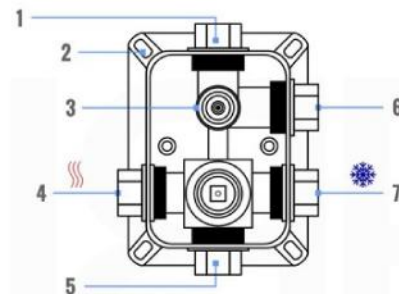

PIAZZA 2 WAY VALVE (ASV142)

CONFIG.01

RAIN SHOWER W/HANDHELD

CONFIG.02

RAIN SHOWER W/TUB FILLER

CONFIG.03

RAIN SHOWER W/BODY JETS

- 1 - UPPER END OUTLET PIPE INTERFACE
- 2 - MOUNTING FIXED HOLE
- 3 - DIVERTER
- 4 - HOT WATER PIPE INTERFACE
- 5 - COLD WATER PIPE INTERFACE
- 6 - LOWER END OUTLET INTERFACE

CONFIG.01

RAIN SHOWER W/HANDHELD

CONFIG.02

RAIN SHOWER W/TUB FILLER

CONFIG.03

RAIN SHOWER W/BODY JETS

PIAZZA 3 WAY VALVE (ASV143)

CONFIG.01

RAIN SHOWER W/HANDHELD AND TUB FILLER

CONFIG.02

RAIN SHOWER W/HANDHELD AND MESSAGE BODY JETS

CONFIG.03

RAIN SHOWER W/TUBE FILLER AND MESSAGE BODY JETS

- 1 - UPPER END OUTLET PIPE INTERFACE
- 2 - MOUNTING FIXED HOLE
- 3 - DIVERTER
- 4 - HOT WATER PIPE INTERFACE
- 5 - LOWER END OUTLET INTERFACE
- 6 - HANDHELD SHOWER CONNECTION PORT
- 7 - COLD WATER PIPE INTERFACE