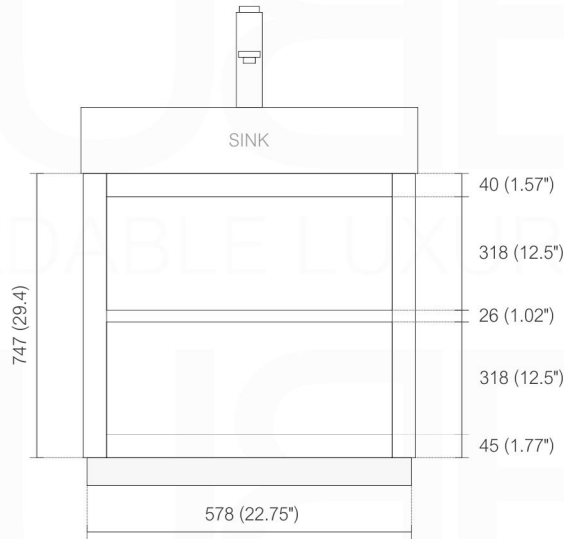

BLISS FMB24

Sink: BSL24SINK

Dimensions:	width	depth	height
inches	22.75"	18.5"	35.36"
mm	600	470	625.6

NOTE: DIMENSIONS AND TECHNICAL DETAILS ARE SUBJECT TO CHANGE WITHOUT NOTICE

FRONT ELEVATION

BACK ELEVATION