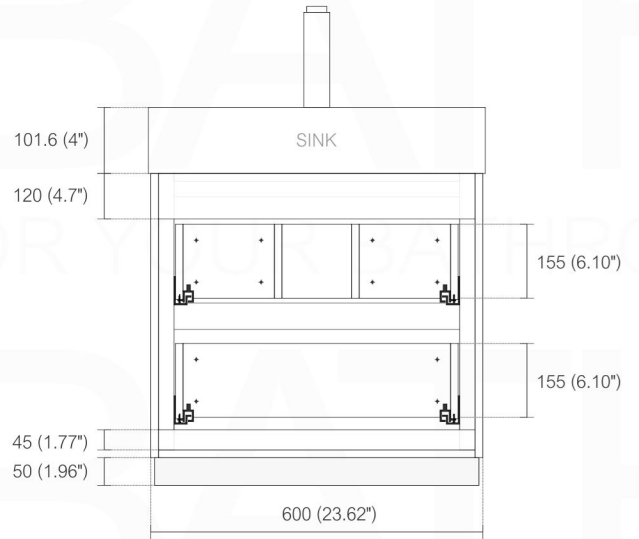

BLISS FMB24

Sink: BSL24SINK

Dimensions:	width	depth	height
inches	22.75"	18.5"	35.36"
mm	600	470	625.6

NOTE: DIMENSIONS AND TECHNICAL DETAILS ARE SUBJECT TO CHANGE WITHOUT NOTICE

FRONT ELEVATION

BACK ELEVATION

TOP ELEVATION