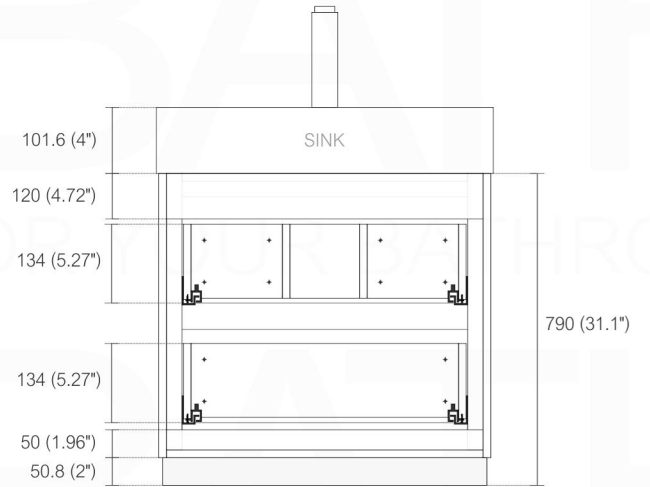

BLISS FMB30

Sink: BSL30SINK

Dimensions:	width	depth	height
inches	29.37"	18.5"	35.1"
mm	746	470	891.6

NOTE: DIMENSIONS AND TECHNICAL DETAILS ARE SUBJECT TO CHANGE WITHOUT NOTICE

FRONT ELEVATION

BACK ELEVATION

TOP ELEVATION