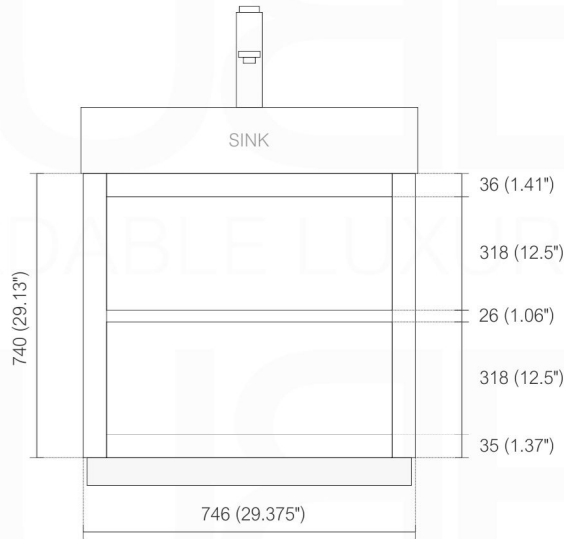

BLISS FMB30

Sink: BSL30SINK

Dimensions:	width	depth	height
inches	29.37"	18.5"	35.1"
mm	746	470	891.6

NOTE: DIMENSIONS AND TECHNICAL DETAILS ARE SUBJECT TO CHANGE WITHOUT NOTICE

FRONT ELEVATION

BACK ELEVATION