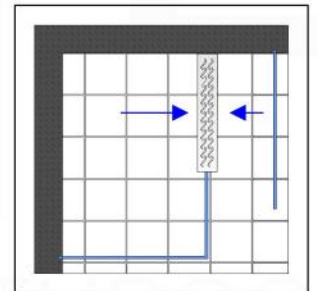

SHOWER DRAIN EXPLODED VIEW

And Drainage Planning Information

KUBE BATH

AFFORDABLE LUXURY FOR YOUR BATHROOM

Membrane Coupling

Linear Drainage Options

Installation Against the Wall

Walk-through: Installation Against the Wall

Walk-in: Installation Against the Wall

Installation at Shower Entrance

Walk-through: Inst. With Two Channels

Walk-In: Installation at the Entrance

All rights reserved. The authors retain all copyrights in any text, graphic images and photos in this book. No part of this publication may be reproduced or transmitted in any form or by any means, electronic or mechanical, including photocopying, recording, or any information storage and retrieval system, without permission in writing from the authors.