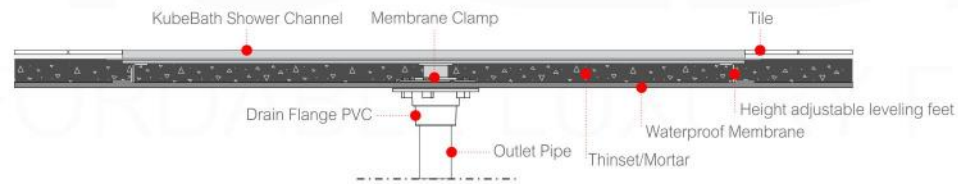

LINEAR DRAINAGE

TOP ELEVATION
Stainless Steel Grate - Length - L (See Table)

Pixel Grate

Tile Grate

Linear Grate

TABLE - Stainless Steel Grate - Length - L (See Table)		
SKU#: KLD28-PIXELGRATE	SKU#: KLD36-PIXELGRATE	SKU#: KLD48-PIXELGRATE
SKU#: KLD28-TILEGRATE	SKU#: KLD36-TILEGRATE	SKU#: KLD48-TILEGRATE
SKU#: KLD28-LINEARGRATE	SKU#: KLD36-LINEARGRATE	SKU#: KLD48-LINEARGRATE
L: 27.5" / 700mm	L: 36.0" / 900mm	L: 48" / 1200mm

SHOWER DRAIN EXPLODED VIEW

And Drainage Planning Information

KUBE BATH

AFFORDABLE LUXURY FOR YOUR BATHROOM

Membrane Coupling

Linear Drainage Options

Installation Against the Wall

Walk-through: Installation Against the Wall