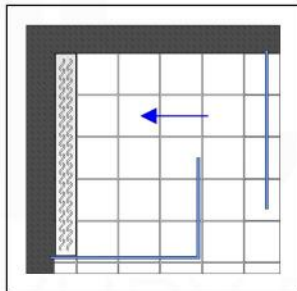

SHOWER DRAIN EXPLODED VIEW

And Drainage Planning Information

KUBE BATH

AFFORDABLE LUXURY FOR YOUR BATHROOM

Membrane Coupling

Linear Drainage Options

Installation Against the Wall

Walk-through: Installation Against the Wall

Walk-in: Installation Against the Wall

Installation at Shower Entrance

Walk-through: Inst. With Two Channels

Walk-In: Installation at the Entrance

All rights reserved. The authors retain all copyrights in any text, graphic images and photos in this book. No part of this publication may be reproduced or transmitted in any form or by any means, electronic or mechanical, including photocopying, recording, or any information storage and retrieval system, without permission in writing from the authors.