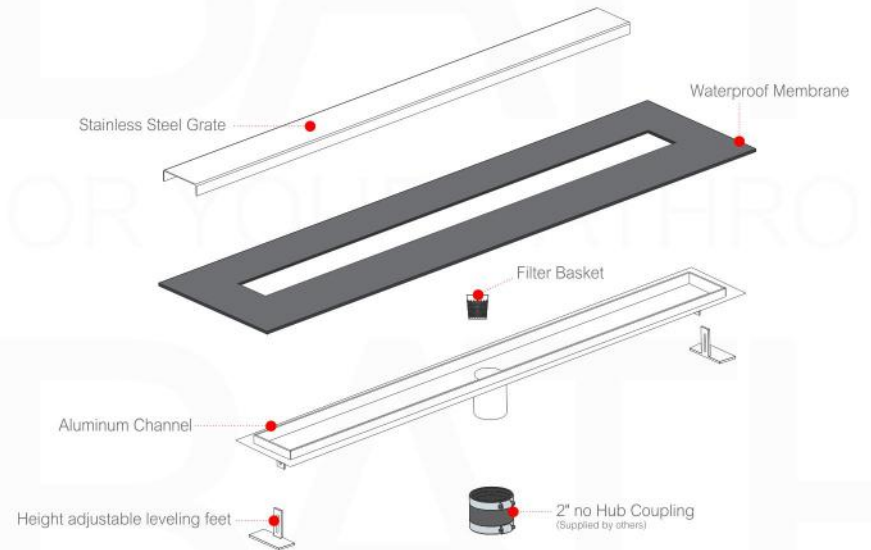

LINEAR DRAINAGE

TOP ELEVATION
Stainless Steel Grate - Length - L (See Table)

Pixel Grate

Tile Grate

Linear Grate

TABLE - Stainless Steel Grate - Length - L (See Table)		
SKU#: KLD28-PIXELGRATE	SKU#: KLD36-PIXELGRATE	SKU#: KLD48-PIXELGRATE
SKU#: KLD28-TILEGRATE	SKU#: KLD36-TILEGRATE	SKU#: KLD48-TILEGRATE
SKU#: KLD28-LINEARGRATE	SKU#: KLD36-LINEARGRATE	SKU#: KLD48-LINEARGRATE
L: 27.5" / 700mm	L: 36.0" / 900mm	L: 48" / 1200mm

TOP ELEVATION
Aluminum Drain Trench

Filter Basket

FRONT ELEVATION TOP ELEVATION

All rights reserved. The authors retain all copyrights in any text, graphic images and photos in this book. No part of this publication may be reproduced or transmitted in any form or by any means, electronic or mechanical, including photocopying, recording, or any information storage and retrieval system, without permission in writing from the authors.

SHOWER DRAIN EXPLODED VIEW

And Drainage Planning Information

KUBE BATH

AFFORDABLE LUXURY FOR YOUR BATHROOM

Membrane Coupling

Linear Drainage Options

Installation Against the Wall

Walk-through: Installation Against the Wall

Walk-in: Installation Against the Wall

Installation at Shower Entrance

Walk-through: Inst. With Two Channels

Walk-In: Installation at the Entrance

All rights reserved. The authors retain all copyrights in any text, graphic images and photos in this book. No part of this publication may be reproduced or transmitted in any form or by any means, electronic or mechanical, including photocopying, recording, or any information storage and retrieval system, without permission in writing from the authors.