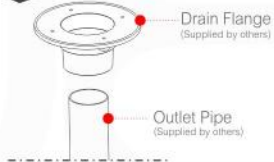

TOP ELEVATION
Aluminum Drain Trench

Filter Basket

FRONT ELEVATION TOP ELEVATION

All rights reserved. The authors retain all copyrights in any text, graphic images and photos in this book. No part of this publication may be reproduced or transmitted in any form or by any means, electronic or mechanical, including photocopying, recording, or any information storage and retrieval system, without permission in writing from the authors.

SHOWER DRAIN EXPLODED VIEW

And Drainage Planning Information

KUBE BATH

AFFORDABLE LUXURY FOR YOUR BATHROOM

Membrane Coupling

Linear Drainage Options

Installation Against the Wall

Walk-through: Installation Against the Wall

Walk-in: Installation Against the Wall

Installation at Shower Entrance

Walk-through: Inst. With Two Channels

Walk-In: Installation at the Entrance

All rights reserved. The authors retain all copyrights in any text, graphic images and photos in this book. No part of this publication may be reproduced or transmitted in any form or by any means, electronic or mechanical, including photocopying, recording, or any information storage and retrieval system, without permission in writing from the authors.