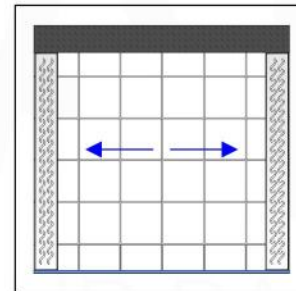

SHOWER DRAIN EXPLODED VIEW

And Drainage Planning Information

KUBE BATH

AFFORDABLE LUXURY FOR YOUR BATHROOM

Membrane Coupling

Linear Drainage Options

Installation Against the Wall

Walk-through: Installation Against the Wall

Walk-in: Installation Against the Wall

Installation at Shower Entrance

Walk-through: Inst. With Two Channels

Walk-In: Installation at the Entrance

All rights reserved. The authors retain all copyrights in any text, graphic images and photos in this book. No part of this publication may be reproduced or transmitted in any form or by any means, electronic or mechanical, including photocopying, recording, or any information storage and retrieval system, without permission in writing from the authors.