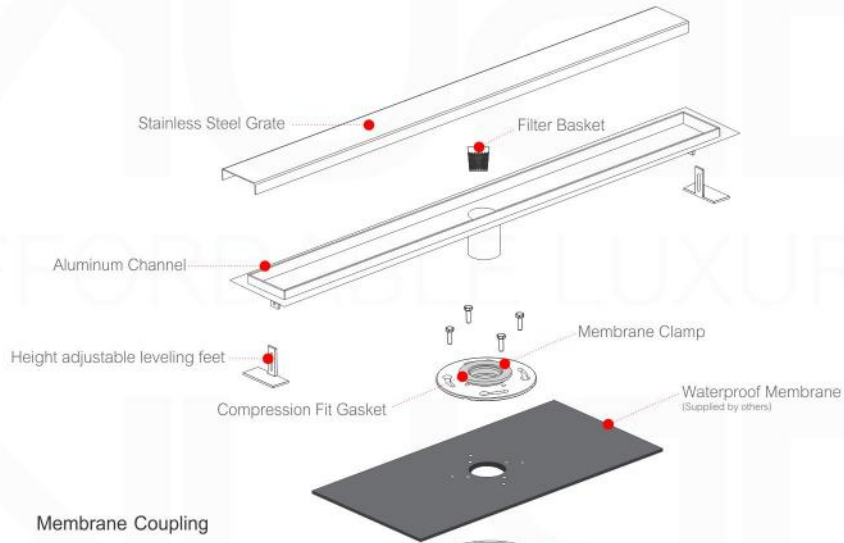

LINEAR DRAINAGE

TOP ELEVATION
Stainless Steel Grate - Length - L (See Table)

Pixel Grate

Tile Grate

Linear Grate

TABLE - Stainless Steel Grate - Length - L (See Table)		
SKU#: KLD28-PIXELGRATE	SKU#: KLD36-PIXELGRATE	SKU#: KLD48-PIXELGRATE
SKU#: KLD28-TILEGRATE	SKU#: KLD36-TILEGRATE	SKU#: KLD48-TILEGRATE
SKU#: KLD28-LINEARGRATE	SKU#: KLD36-LINEARGRATE	SKU#: KLD48-LINEARGRATE
L: 27.5" / 700mm	L: 36.0" / 900mm	L: 48" / 1200mm

TOP ELEVATION
Aluminum Drain Trench

Filter Basket

FRONT ELEVATION TOP ELEVATION

All rights reserved. The authors retain all copyrights in any text, graphic images and photos in this book. No part of this publication may be reproduced or transmitted in any form or by any means, electronic or mechanical, including photocopying, recording, or any information storage and retrieval system, without permission in writing from the authors.

SHOWER DRAIN EXPLODED VIEW

And Drainage Planning Information

KUBE BATH

AFFORDABLE LUXURY FOR YOUR BATHROOM

Membrane Coupling

Linear Drainage Options

Installation Against the Wall

Walk-through: Installation Against the Wall

Walk-in: Installation Against the Wall

Installation at Shower Entrance

Walk-through: Inst. With Two Channels

Walk-In: Installation at the Entrance

All rights reserved. The authors retain all copyrights in any text, graphic images and photos in this book. No part of this publication may be reproduced or transmitted in any form or by any means, electronic or mechanical, including photocopying, recording, or any information storage and retrieval system, without permission in writing from the authors.