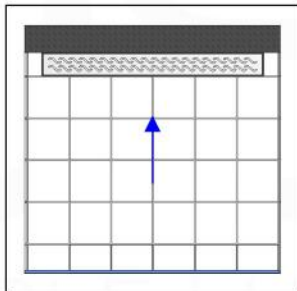

SHOWER DRAIN EXPLODED VIEW

And Drainage Planning Information

KUBE BATH

AFFORDABLE LUXURY FOR YOUR BATHROOM

Membrane Coupling

Linear Drainage Options

Installation Against the Wall

Walk-through: Installation Against the Wall