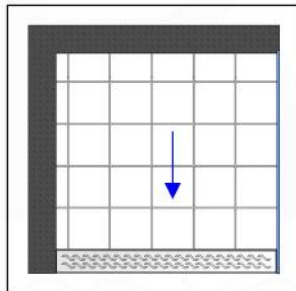

Installation at Shower Entrance