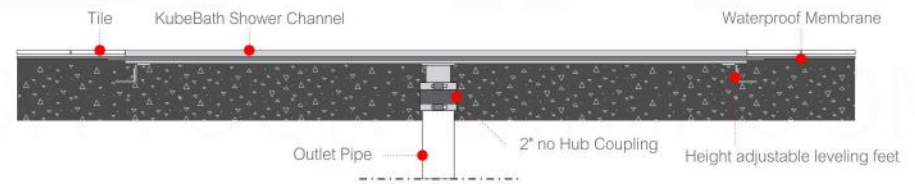

LINEAR DRAINAGE

TOP ELEVATION
Stainless Steel Grate - Length - L (See Table)

Pixel Grate

Tile Grate

Linear Grate

TABLE - Stainless Steel Grate - Length - L (See Table)		
SKU#: KLD28-PIXELGRATE	SKU#: KLD36-PIXELGRATE	SKU#: KLD48-PIXELGRATE
SKU#: KLD28-TILEGRATE	SKU#: KLD36-TILEGRATE	SKU#: KLD48-TILEGRATE
SKU#: KLD28-LINEARGRATE	SKU#: KLD36-LINEARGRATE	SKU#: KLD48-LINEARGRATE
L: 27.5" / 700mm	L: 36.0" / 900mm	L: 48" / 1200mm

SHOWER DRAIN EXPLODED VIEW

And Drainage Planning Information

KUBE BATH

AFFORDABLE LUXURY FOR YOUR BATHROOM

Membrane Coupling

Linear Drainage Options

Installation Against the Wall

Walk-through: Installation Against the Wall

Walk-in: Installation Against the Wall

Installation at Shower Entrance

Walk-through: Inst. With Two Channels

Walk-In: Installation at the Entrance

All rights reserved. The authors retain all copyrights in any text, graphic images and photos in this book. No part of this publication may be reproduced or transmitted in any form or by any means, electronic or mechanical, including photocopying, recording, or any information storage and retrieval system, without permission in writing from the authors.