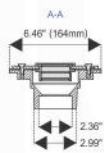

SHOWER DRAIN EXPLODED VIEW

And Drainage Planning Information

KUBE BATH

AFFORDABLE LUXURY FOR YOUR BATHROOM

Membrane Coupling

Linear Drainage Options

Installation Against the Wall

Walk-through: Installation Against the Wall