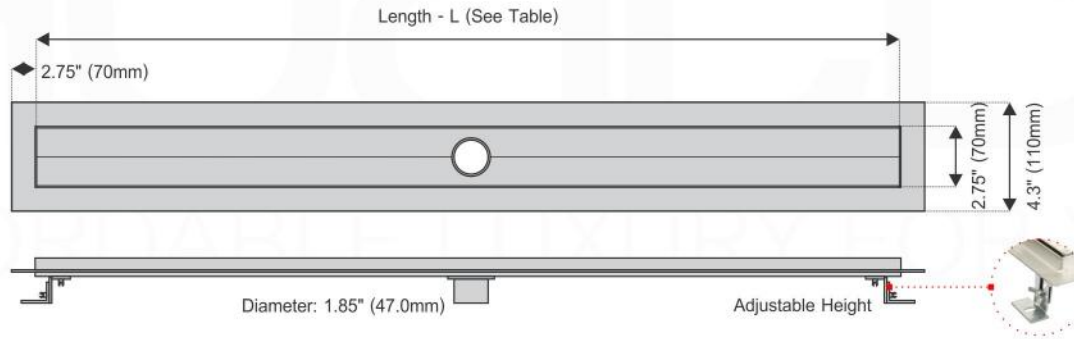

TABLE - Stainless Steel Grate - Length - L (See Table)		
SKU#: KLD28-PIXELGRATE	SKU#: KLD36-PIXELGRATE	SKU#: KLD48-PIXELGRATE
SKU#: KLD28-TILEGRATE	SKU#: KLD36-TILEGRATE	SKU#: KLD48-TILEGRATE
SKU#: KLD28-LINEARGRATE	SKU#: KLD36-LINEARGRATE	SKU#: KLD48-LINEARGRATE
L: 27.5" / 700mm	L: 36.0" / 900mm	L: 48" / 1200mm

TOP ELEVATION
Aluminum Drain Trench

Filter Basket

FRONT ELEVATION   TOP ELEVATION