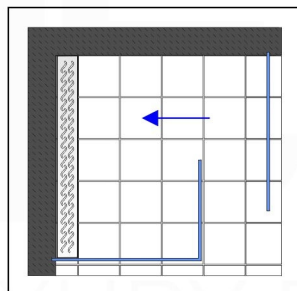

## Membrane Coupling

(Supplied by others)

## Linear Drainage Options

Installation Against the Wall

Walk-through: Installation Against the Wall

Walk-in: Installation Against the Wall

Installation at Shower Entrance

Walk-through: Inst. With Two Channels