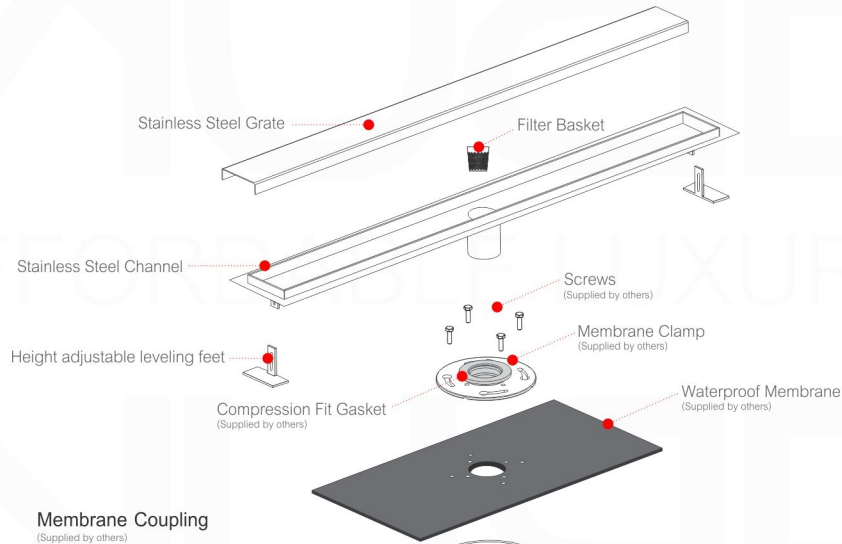

SHOWER DRAIN EXPLODED VIEW

And Drainage Planning Information

KUBE BATH

AFFORDABLE LUXURY FOR YOUR BATHROOM