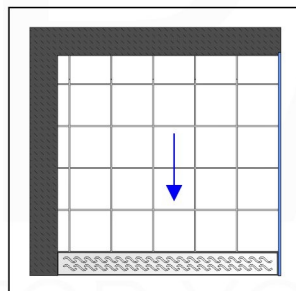

## Linear Drainage Options

Installation Against the Wall

Walk-through: Installation Against the Wall

Walk-in: Installation Against the Wall

Installation at Shower Entrance

Walk-through: Inst. With Two Channels