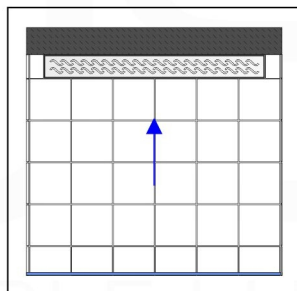

## Membrane Coupling

(Supplied by others)

## Linear Drainage Options

Installation Against the Wall

Walk-through: Installation Against the Wall

Walk-in: Installation Against the Wall

Installation at Shower Entrance

Walk-through: Inst. With Two Channels