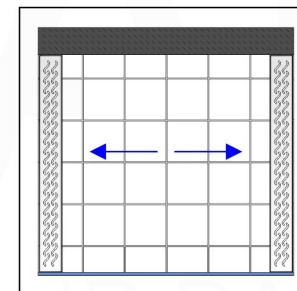

## Membrane Coupling

(Supplied by others)

## Linear Drainage Options

Installation Against the Wall

Walk-through: Installation Against the Wall

Walk-in: Installation Against the Wall

Installation at Shower Entrance

Walk-through: Inst. With Two Channels