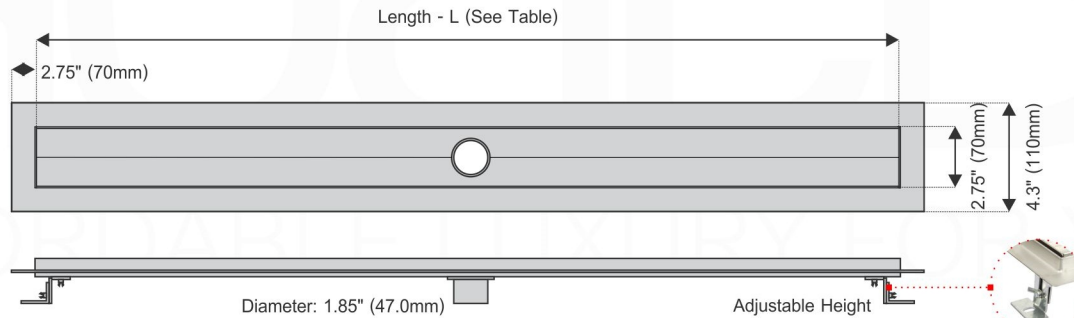

TOP ELEVATION

Aluminum Drain Trench

Filter Basket

FRONT ELEVATION TOP ELEVATION