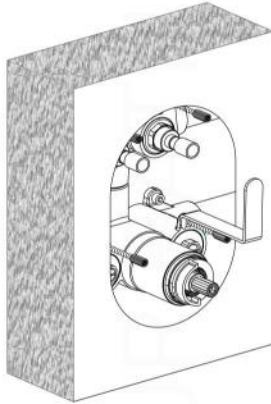

PIAZZA THERMOSTATIC 2 WAY VALVE (TV2V)

FRONT VIEW

LEFT VIEW

PIAZZA THERMOSTATIC 2 WAY VALVE (TV2V)

Installation

7

8

9

10

11

12

13

14

15

16

17

18

19

20

21

22

23

1

PIAZZA BODY JET (ABB501)