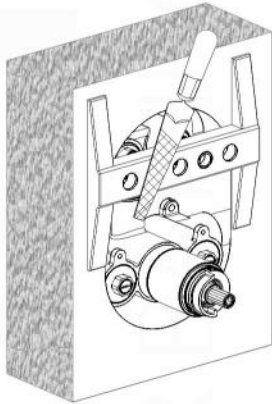

PIAZZA THERMOSTATIC 2 WAY VALVE (TV2V)

FRONT VIEW

LEFT VIEW

PIAZZA THERMOSTATIC 2 WAY VALVE (TV2V)

Installation

7

8

9

10

11

12

13

14

15

16

17

18

19

20

21

22

23

1

PIAZZA BODY JET (ABB501)