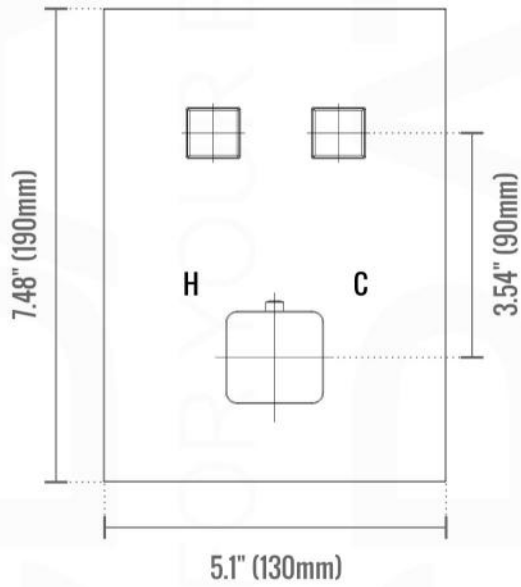

PIAZZA THERMOSTATIC 2 WAY VALVE (TV2V)

FRONT VIEW

LEFT VIEW

PIAZZA THERMOSTATIC 2 WAY VALVE (TV2V)

Installation

7

8

9