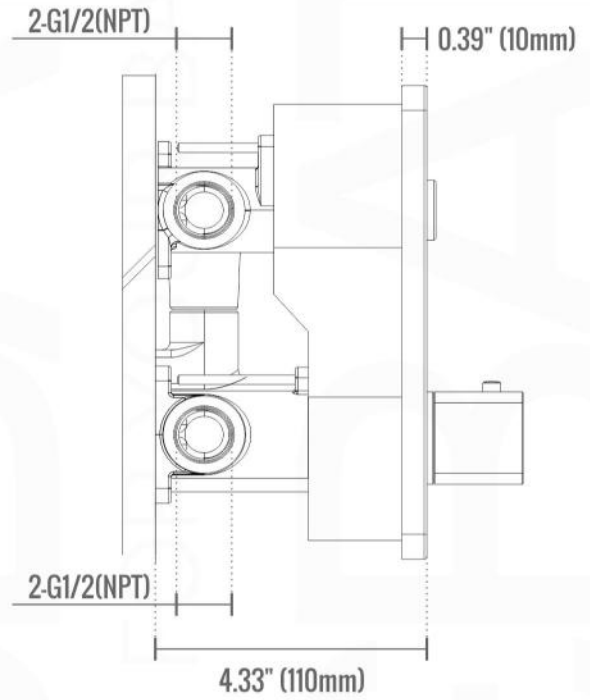

PIAZZA THERMOSTATIC 2 WAY VALVE (TV2V)

FRONT VIEW

LEFT VIEW

PIAZZA THERMOSTATIC 2 WAY VALVE (TV2V)

Installation

7

8

9