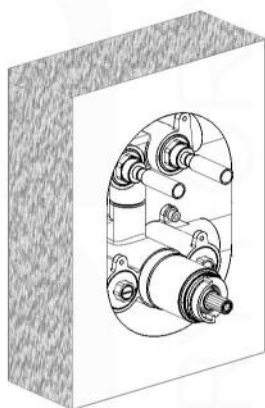

PIAZZA THERMOSTATIC 2 WAY VALVE (TV2V)

FRONT VIEW

LEFT VIEW

PIAZZA THERMOSTATIC 2 WAY VALVE (TV2V)

Installation

7

8

9

18

19

20

21

22

23

1

PIAZZA BODY JET (ABB501)