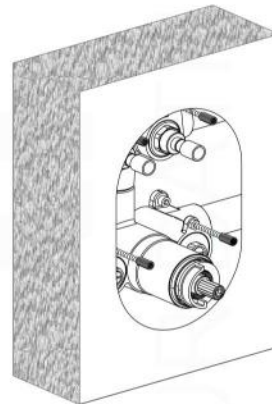

PIAZZA THERMOSTATIC 2 WAY VALVE (TV2V)

FRONT VIEW

LEFT VIEW

PIAZZA THERMOSTATIC 2 WAY VALVE (TV2V)

Installation

7

8

9

10

11

12

13

14

15

16

17

18

19

20

21

22

23

1

PIAZZA BODY JET (ABB501)