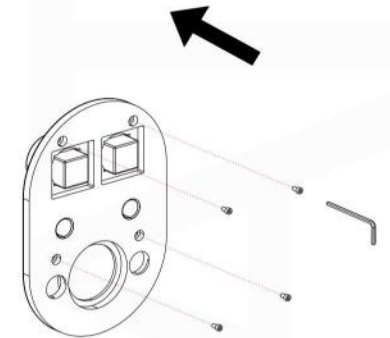

PIAZZA THERMOSTATIC 2 WAY VALVE (TV2V)

FRONT VIEW

LEFT VIEW

PIAZZA THERMOSTATIC 2 WAY VALVE (TV2V)

Installation

7

8

9

10

11

12

13

14

15

16

17

18

19

20

21

22

23

1

PIAZZA BODY JET (ABB501)