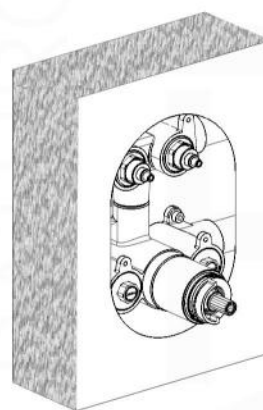

PIAZZA THERMOSTATIC 2 WAY VALVE (TV2V)

FRONT VIEW

LEFT VIEW

PIAZZA THERMOSTATIC 2 WAY VALVE (TV2V)

Installation

7

8

9

18

19

20

21

22

23

1

PIAZZA BODY JET (ABB501)