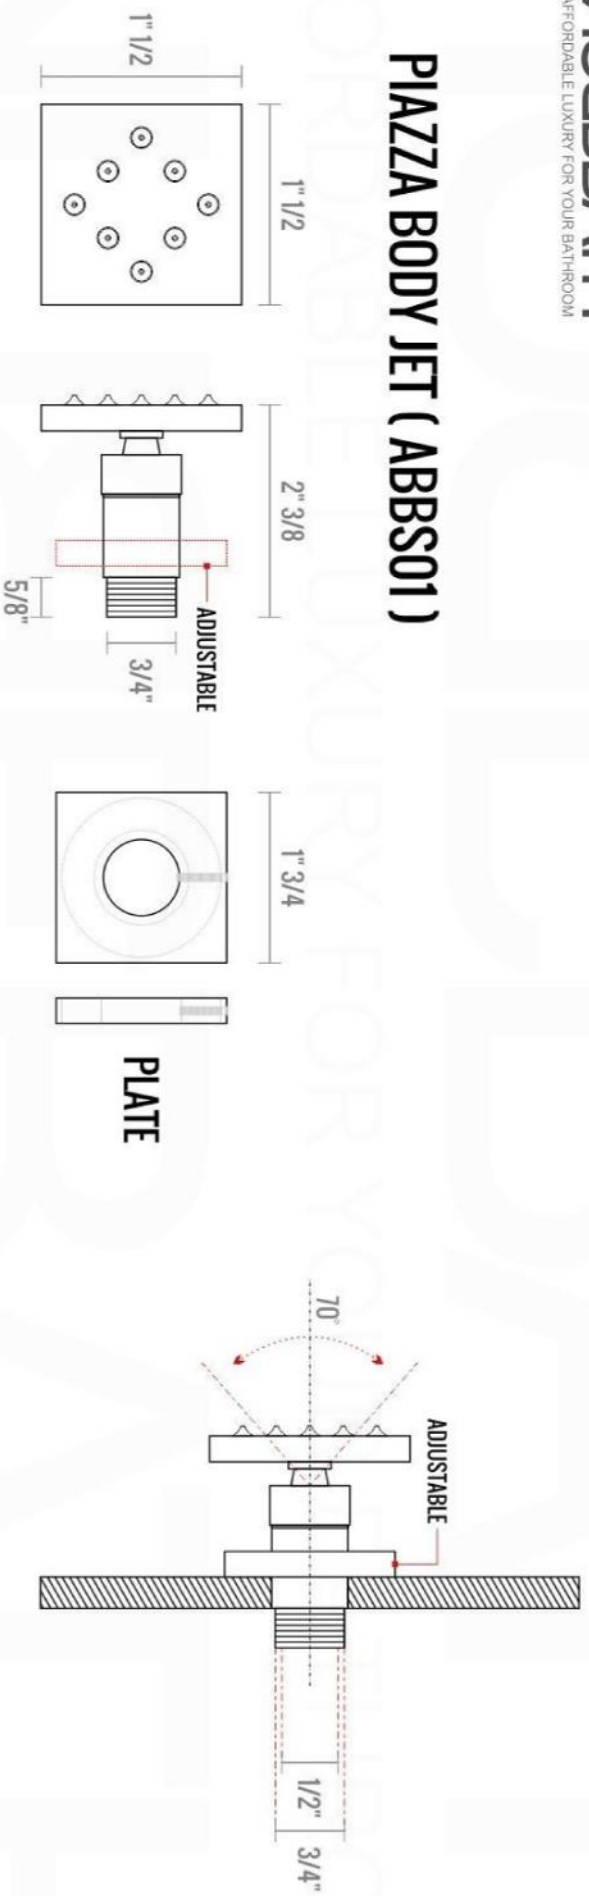

PIAZZA THERMOSTATIC 2 WAY VALVE (TV2V)

FRONT VIEW

LEFT VIEW

PIAZZA THERMOSTATIC 2 WAY VALVE (TV2V)

Installation

7

8

9

18

19

20

21

22

23

1

PIAZZA BODY JET (ABB501)