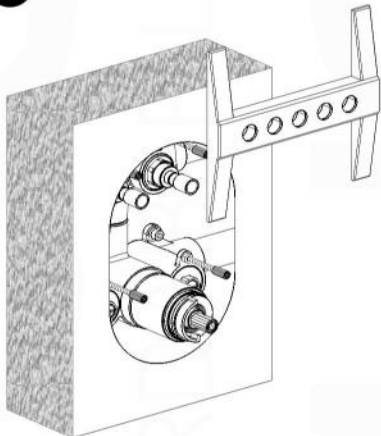

PIAZZA THERMOSTATIC 2 WAY VALVE (TV2V)

FRONT VIEW

LEFT VIEW

PIAZZA THERMOSTATIC 2 WAY VALVE (TV2V)

Installation

7

8

9

10

11

12

13

14

15

16

17

18

19

20

21

22

23

1

PIAZZA BODY JET (ABB501)