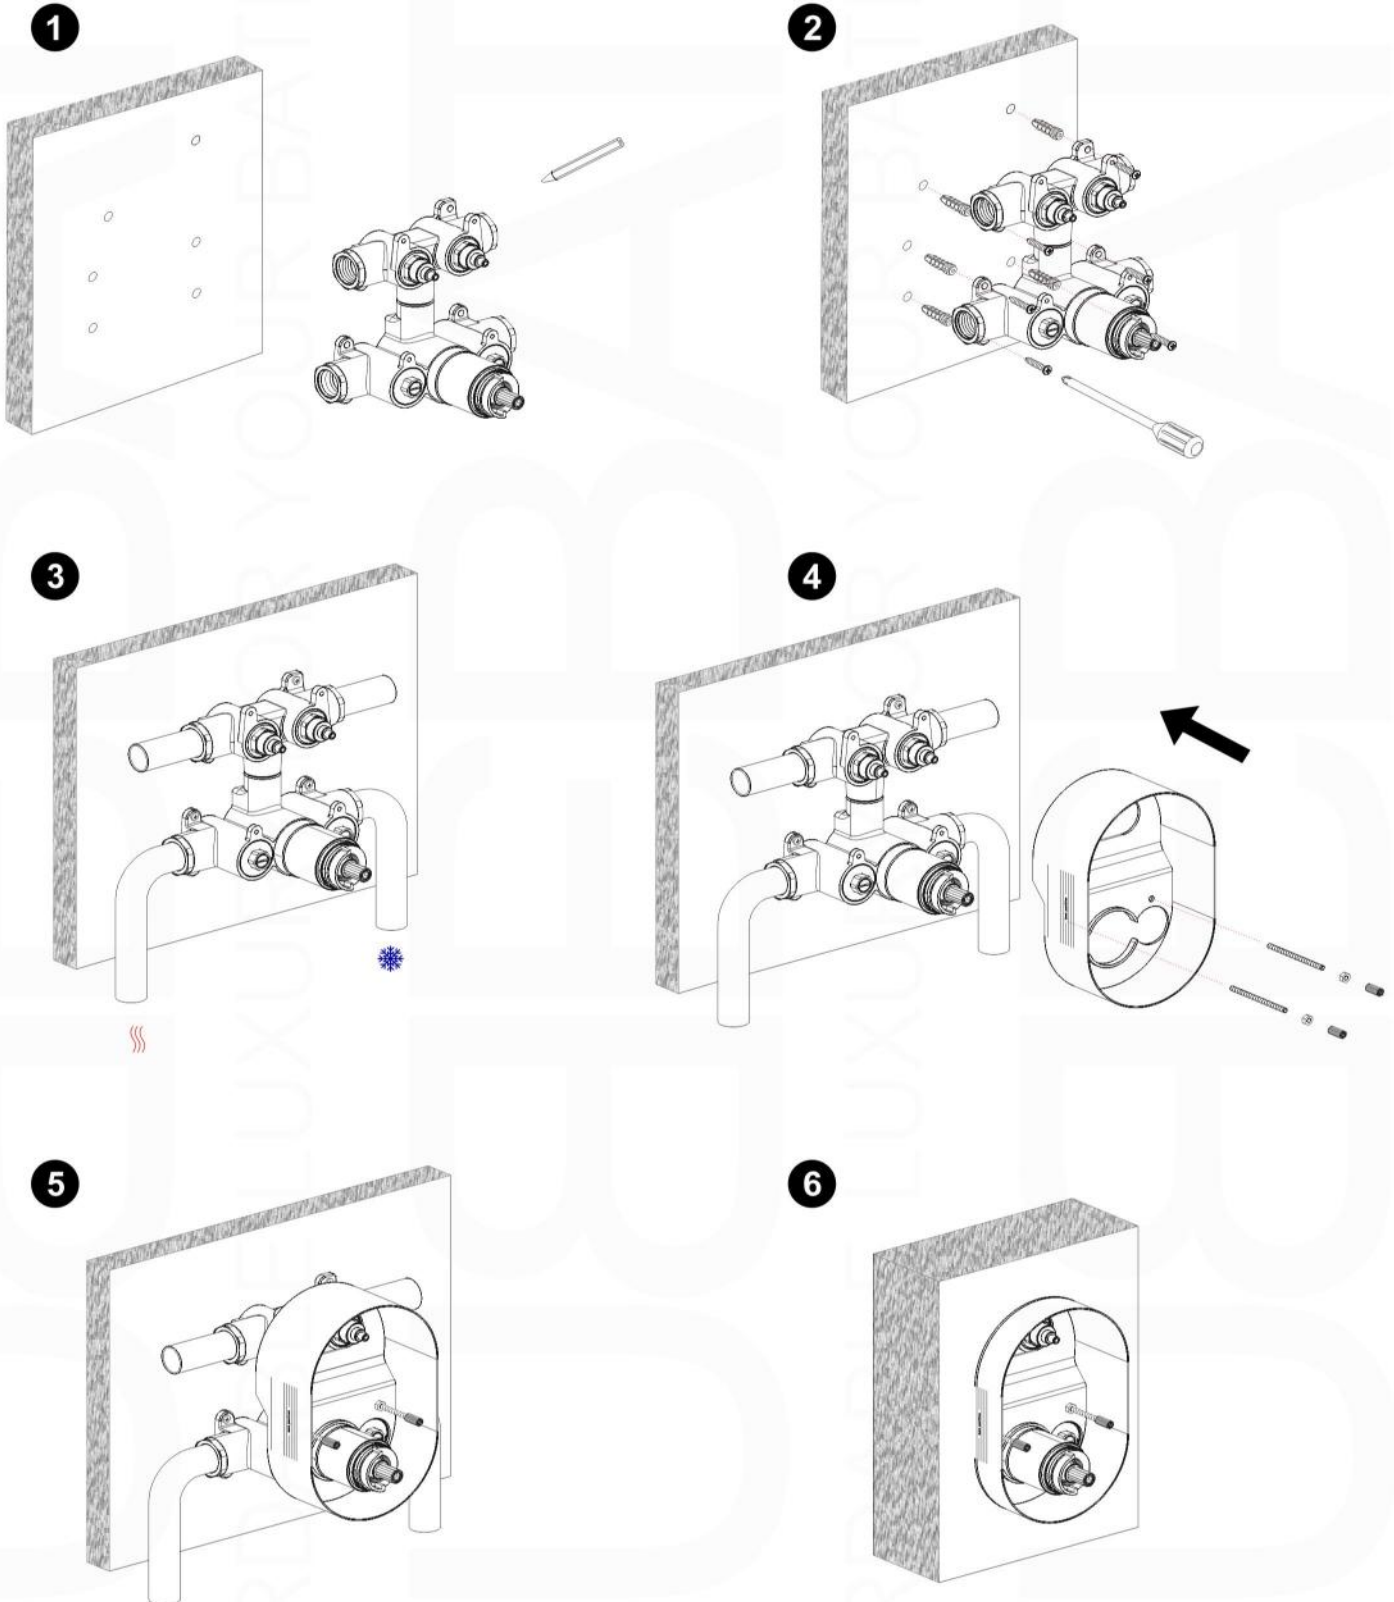

PIAZZA THERMOSTATIC 2 WAY VALVE (TV2V)

FRONT VIEW

LEFT VIEW

PIAZZA THERMOSTATIC 2 WAY VALVE (TV2V)

Installation

7

8

9

18

19

20

21

22

23

1

PIAZZA BODY JET (ABB501)