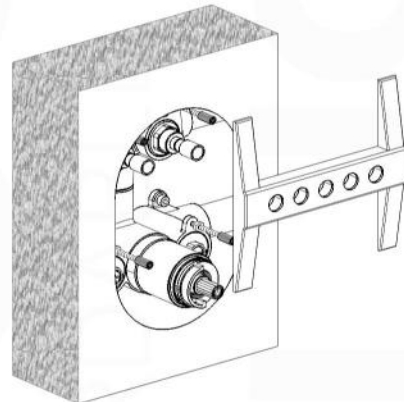

PIAZZA THERMOSTATIC 2 WAY VALVE (TV2V)

FRONT VIEW

LEFT VIEW

PIAZZA THERMOSTATIC 2 WAY VALVE (TV2V)

Installation

7

8

9

10

11

12

13

14

15

16

17

18

19

20

21

22

23

1

PIAZZA BODY JET (ABB501)