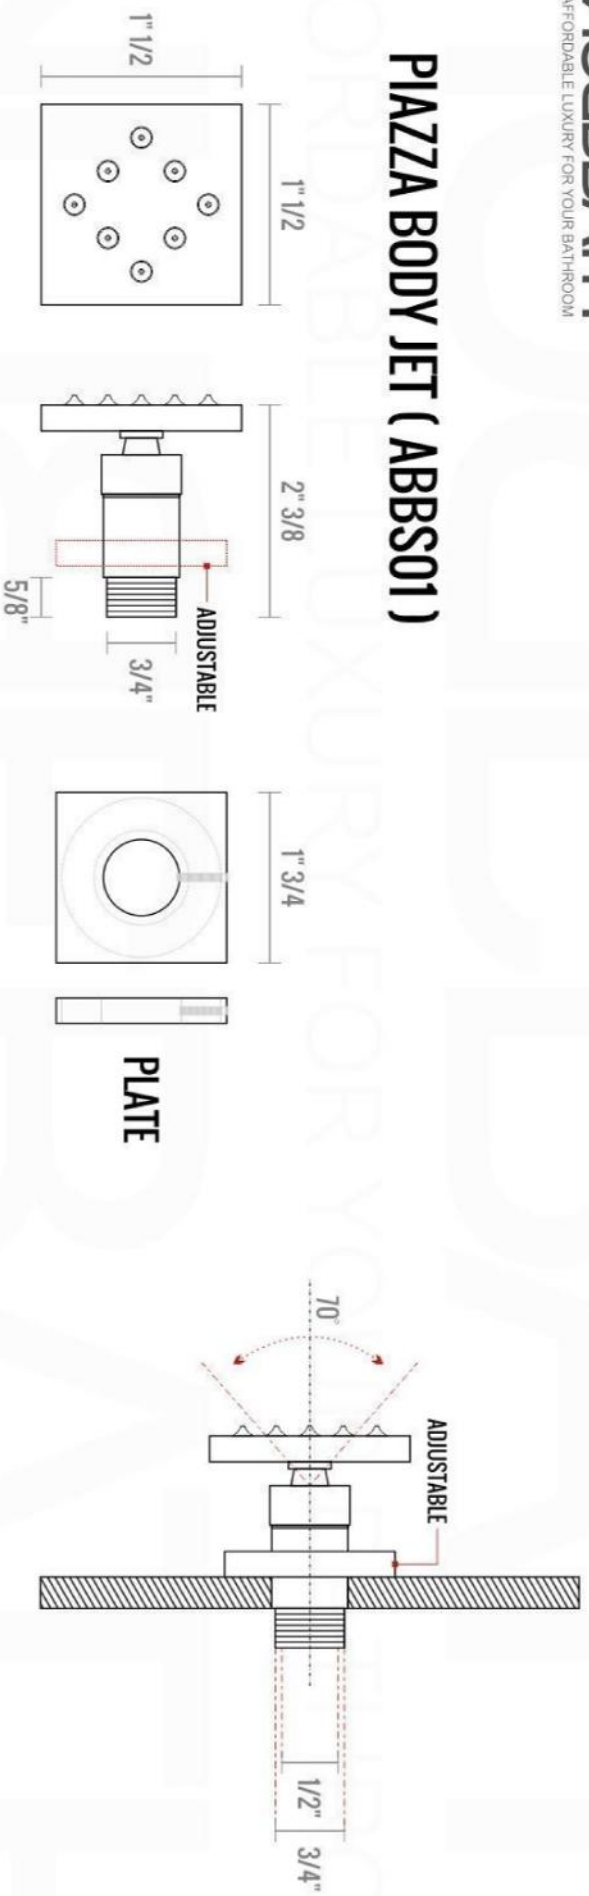

PIAZZA BODY JET (ABB501)

All rights reserved. The authors retain all copyrights in any text, graphic images and photos in this book. No part of this publication may be reproduced or transmitted in any form or by any means, electronic or mechanical, including photocopying, recording, or any information storage and retrieval system, without permission in writing from the authors.