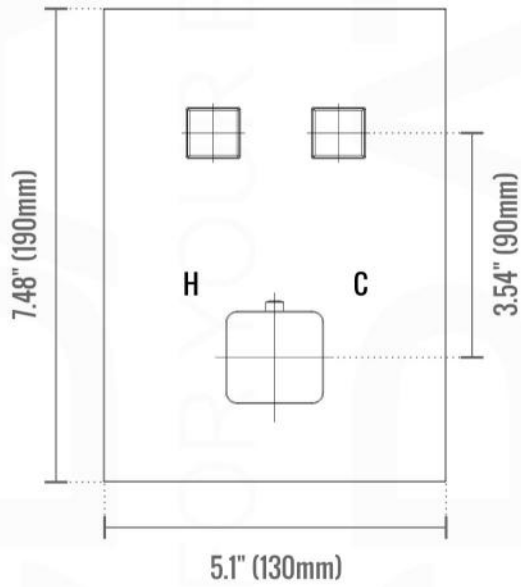

PIAZZA THERMOSTATIC 2 WAY VALVE (TV2V)

FRONT VIEW

LEFT VIEW

PIAZZA THERMOSTATIC 2 WAY VALVE (TV2V)

Installation

7

8

9

PIAZZA 17" WALL MOUNT SHOWER ARM (ASA17W)

All rights reserved. The authors retain all copyrights in any text, graphic images and photos in this book. No part of this publication may be reproduced or transmitted in any form or by any means, electronic or mechanical, including photocopying, recording, or any information storage and retrieval system, without permission in writing from the authors.