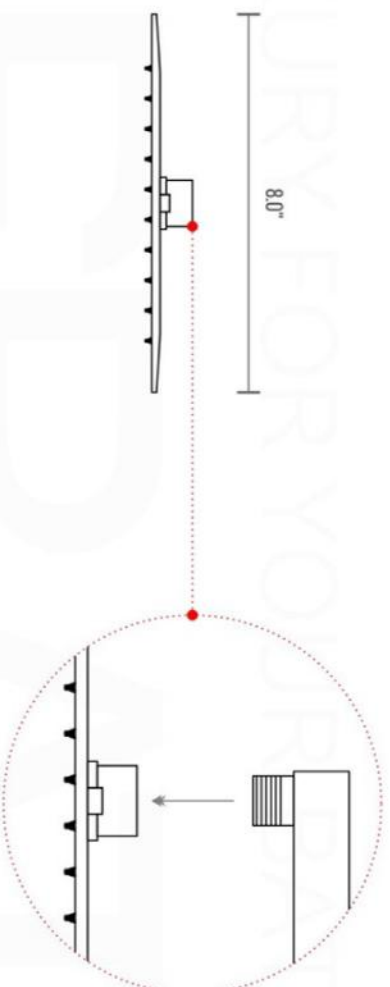

MUEBEBATH
AFFORDABLE LUXURY FOR YOUR BATHROOM

PIAZZA RAIN SHOWER HEAD (ARS200)

All rights reserved. The authors retain all copyrights in any text, graphic images and photos in this book. No part of this publication may be reproduced or transmitted in any form or by any means, electronic or mechanical, including photocopying, recording, or any information storage and retrieval system, without permission in writing from the authors.