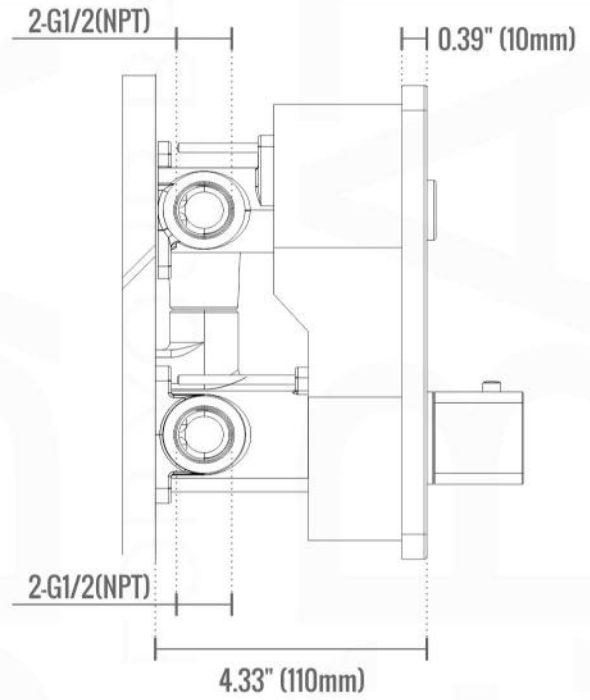

PIAZZA THERMOSTATIC 2 WAY VALVE (TV2V)

FRONT VIEW

LEFT VIEW

PIAZZA THERMOSTATIC 2 WAY VALVE (TV2V)

Installation

7

8

9

PIAZZA 17" WALL MOUNT SHOWER ARM (ASA17W)

All rights reserved. The authors retain all copyrights in any text, graphic images and photos in this book. No part of this publication may be reproduced or transmitted in any form or by any means, electronic or mechanical, including photocopying, recording, or any information storage and retrieval system, without permission in writing from the authors.