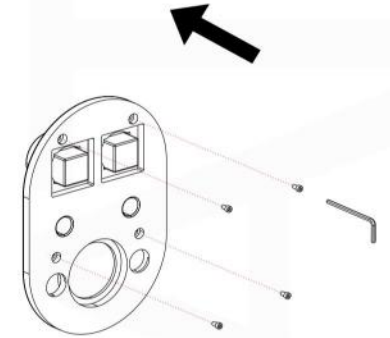

PIAZZA THERMOSTATIC 2 WAY VALVE (TV2V)

FRONT VIEW

LEFT VIEW

PIAZZA THERMOSTATIC 2 WAY VALVE (TV2V)

Installation

7

8

9

10

11

12

13

14

15

16

17

18

19

20

21

22

23

1

PIAZZA BODY JET (ABB501)