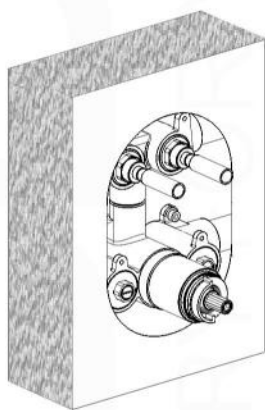

PIAZZA THERMOSTATIC 2 WAY VALVE (TV2V)

FRONT VIEW

LEFT VIEW

PIAZZA THERMOSTATIC 2 WAY VALVE (TV2V)

Installation

7

8

9

18

19

20

21

22

23

1

PIAZZA BODY JET (ABB501)