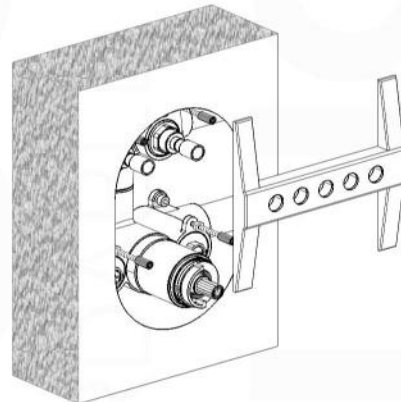

PIAZZA THERMOSTATIC 2 WAY VALVE (TV2V)

FRONT VIEW

LEFT VIEW

PIAZZA THERMOSTATIC 2 WAY VALVE (TV2V)

Installation

7

8

9

10

11

12

13

14

15

16

17

18

19

20

21

22

23

1

PIAZZA BODY JET (ABB501)