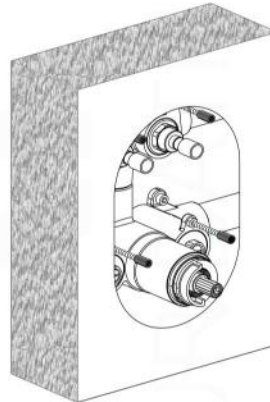

PIAZZA THERMOSTATIC 2 WAY VALVE (TV2V)

FRONT VIEW

LEFT VIEW

PIAZZA THERMOSTATIC 2 WAY VALVE (TV2V)

Installation

7

8

9

10

11

12

13

14

15

16

17

18

19

20

21

22

23

1

PIAZZA BODY JET (ABB501)