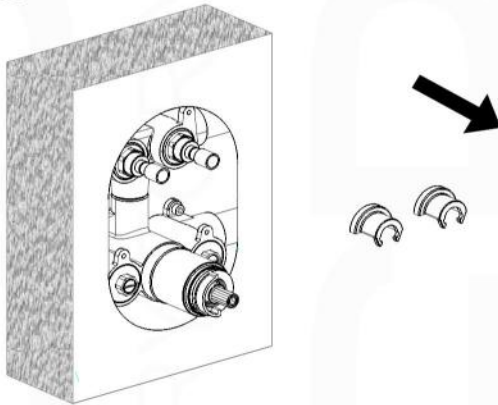

PIAZZA THERMOSTATIC 2 WAY VALVE (TV2V)

FRONT VIEW

LEFT VIEW

PIAZZA THERMOSTATIC 2 WAY VALVE (TV2V)

Installation

7

8

9

10

11

12

13

14

15

16

17

18

19

20

21

22

23

1

PIAZZA BODY JET (ABB501)