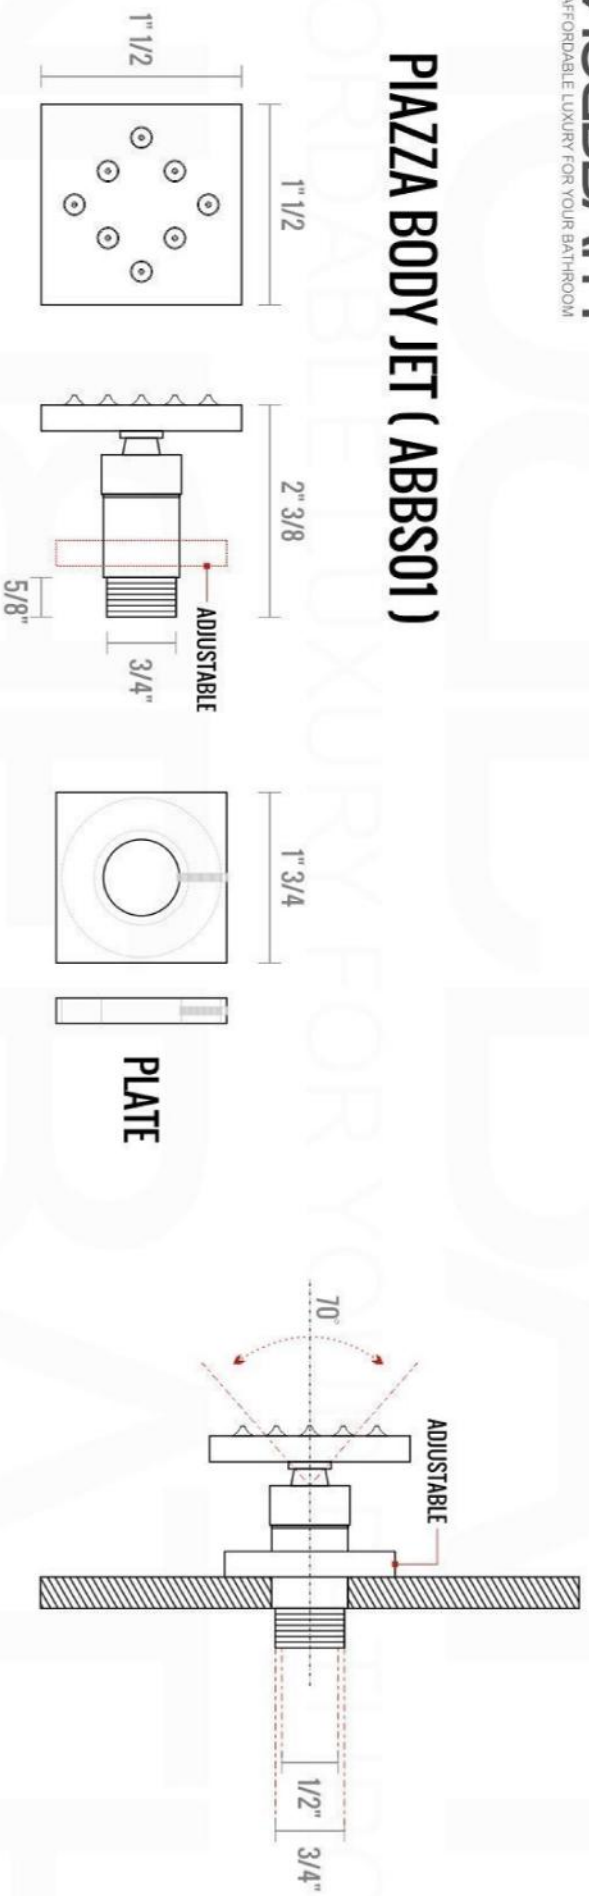

PIAZZA THERMOSTATIC 2 WAY VALVE (TV2V)

FRONT VIEW

LEFT VIEW

PIAZZA THERMOSTATIC 2 WAY VALVE (TV2V)

Installation

7

8

9

18

19

20

21

22

23

1

PIAZZA BODY JET (ABB501)

PIAZZA 17" WALL MOUNT SHOWER ARM (ASA17W)

All rights reserved. The authors retain all copyrights in any text, graphic images and photos in this book. No part of this publication may be reproduced or transmitted in any form or by any means, electronic or mechanical, including photocopying, recording, or any information storage and retrieval system, without permission in writing from the authors.