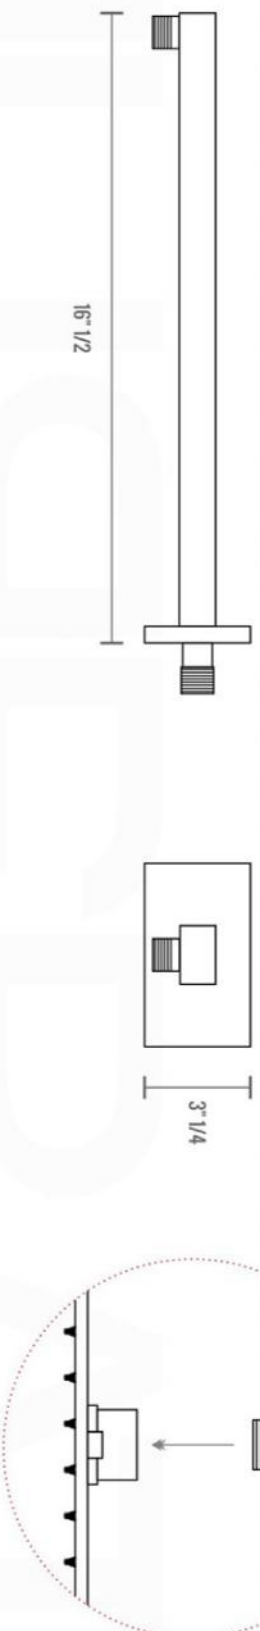

PIAZZA THERMOSTATIC 2 WAY VALVE (TV2V)

FRONT VIEW

LEFT VIEW

PIAZZA THERMOSTATIC 2 WAY VALVE (TV2V)

Installation

7

8

9

10

11

12

13

14

15

16

17

18

19

20

21

22

23

1

PIAZZA BODY JET (ABB501)

PIAZZA 17" WALL MOUNT SHOWER ARM (ASA17W)

All rights reserved. The authors retain all copyrights in any text, graphic images and photos in this book. No part of this publication may be reproduced or transmitted in any form or by any means, electronic or mechanical, including photocopying, recording, or any information storage and retrieval system, without permission in writing from the authors.