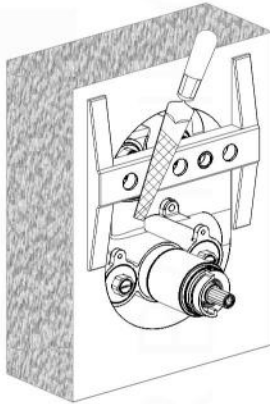

PIAZZA THERMOSTATIC 2 WAY VALVE (TV2V)

FRONT VIEW

LEFT VIEW

PIAZZA THERMOSTATIC 2 WAY VALVE (TV2V)

Installation

7

8

9

10

11

12

13

14

15

16

17

18

19

20

21

22

23

1

PIAZZA BODY JET (ABB501)