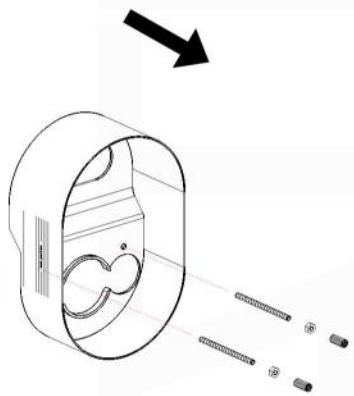

PIAZZA THERMOSTATIC 2 WAY VALVE (TV2V)

FRONT VIEW

LEFT VIEW

PIAZZA THERMOSTATIC 2 WAY VALVE (TV2V)

Installation

7

8

9

PIAZZA 17" WALL MOUNT SHOWER ARM (ASA17W)

All rights reserved. The authors retain all copyrights in any text, graphic images and photos in this book. No part of this publication may be reproduced or transmitted in any form or by any means, electronic or mechanical, including photocopying, recording, or any information storage and retrieval system, without permission in writing from the authors.