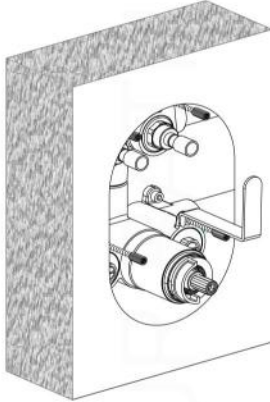

PIAZZA THERMOSTATIC 2 WAY VALVE (TV2V)

FRONT VIEW

LEFT VIEW

PIAZZA THERMOSTATIC 2 WAY VALVE (TV2V)

Installation

7

8

9

10

11

12

13

14

15

16

17

18

19

20

21

22

23

1

PIAZZA BODY JET (ABB501)