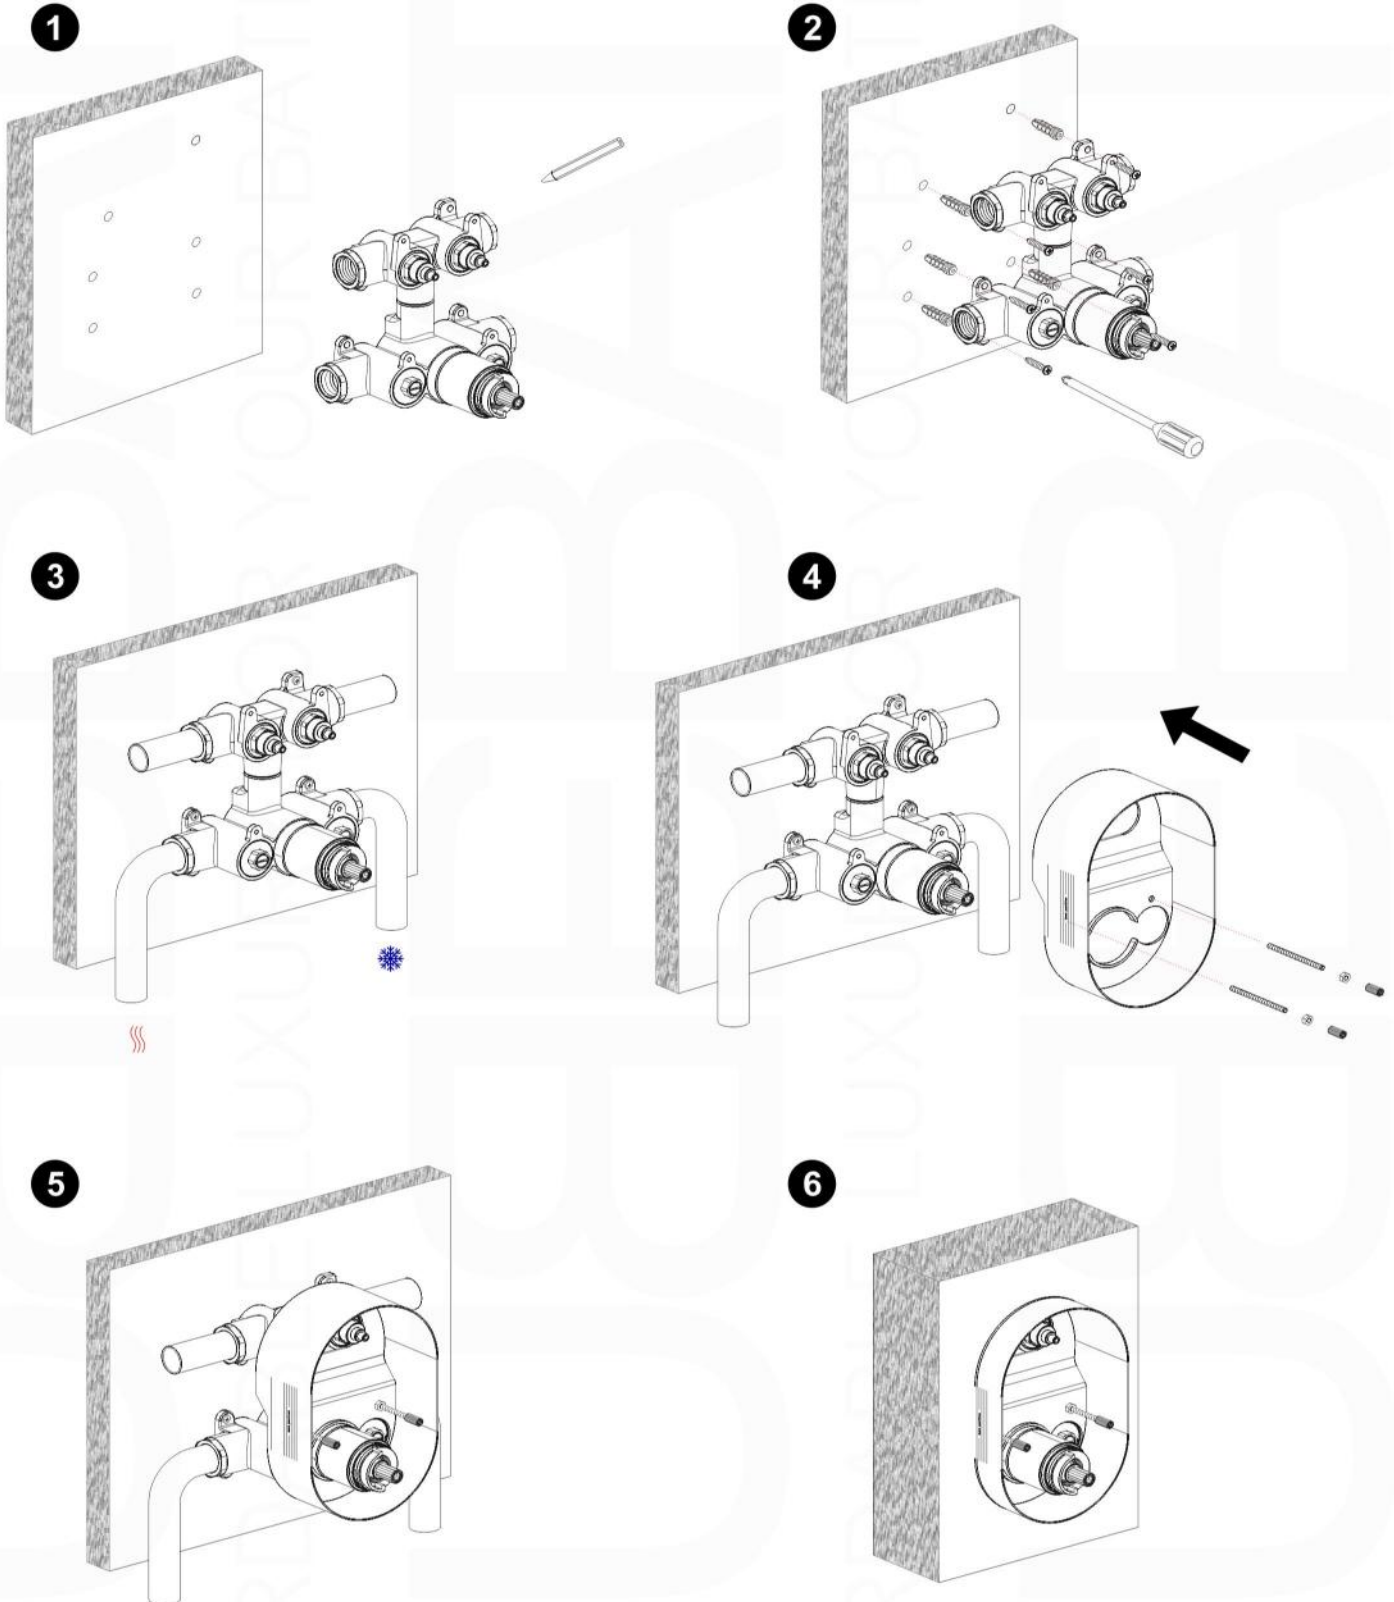

PIAZZA THERMOSTATIC 2 WAY VALVE (TV2V)

FRONT VIEW

LEFT VIEW

PIAZZA THERMOSTATIC 2 WAY VALVE (TV2V)

Installation

7

8

9

18

19

20

21

22

23

1

PIAZZA BODY JET (ABB501)

PIAZZA 17" WALL MOUNT SHOWER ARM (ASA17W)

All rights reserved. The authors retain all copyrights in any text, graphic images and photos in this book. No part of this publication may be reproduced or transmitted in any form or by any means, electronic or mechanical, including photocopying, recording, or any information storage and retrieval system, without permission in writing from the authors.