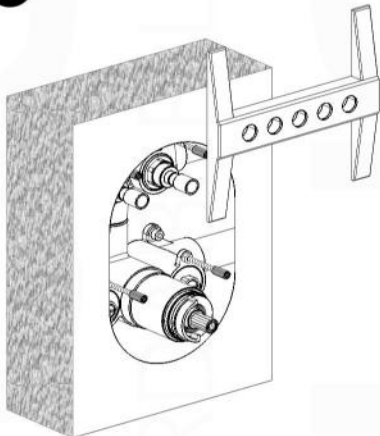

PIAZZA THERMOSTATIC 2 WAY VALVE (TV2V)

FRONT VIEW

LEFT VIEW

PIAZZA THERMOSTATIC 2 WAY VALVE (TV2V)

Installation

7

8

9

10

11

12

13

14

15

16

17

18

19

20

21

22

23

1

PIAZZA BODY JET (ABB501)