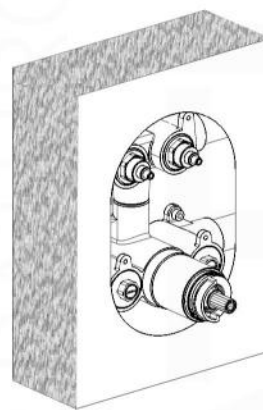

PIAZZA THERMOSTATIC 2 WAY VALVE (TV2V)

FRONT VIEW

LEFT VIEW

PIAZZA THERMOSTATIC 2 WAY VALVE (TV2V)

Installation

7

8

9

18

19

20

21

22

23

1

PIAZZA BODY JET (ABB501)