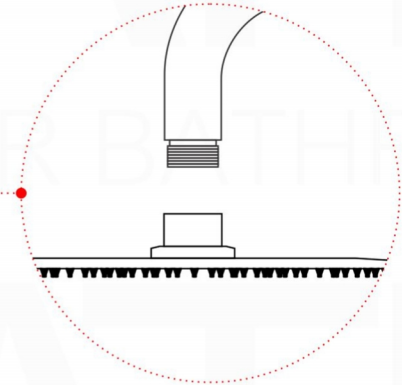

RONDO 6" CEILING BAR (ARCB6)

RONDO RAIN SHOWER HEAD (ARR12)

RONDO 1 WAY VALVE (ARRS1V)