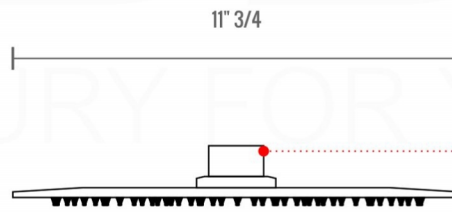

RONDO 6" CEILING BAR (ARCB6)

RONDO RAIN SHOWER HEAD (ARR12)

RONDO 1 WAY VALVE (ARRS1V)