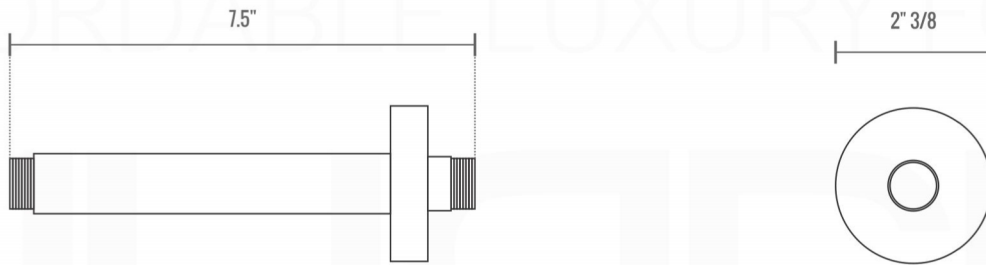

RONDO 6" CEILING BAR (ARCB6)

RONDO RAIN SHOWER HEAD (ARR12)

RONDO 1 WAY VALVE (ARRS1V)