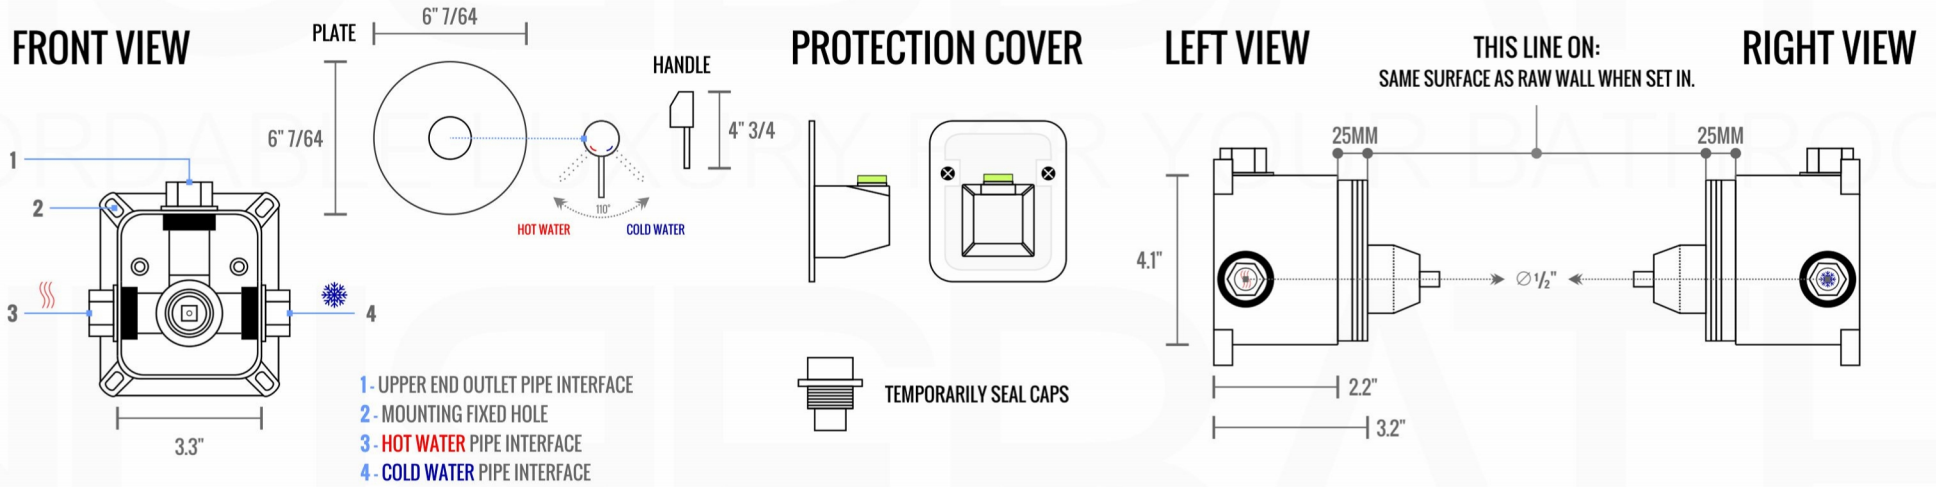

RONDO RAIN SHOWER HEAD (ARR12)

RONDO 1 WAY VALVE (ARRS1V)

RONDO 17" WALL MOUNT SHOWER ARM (ARWB17)