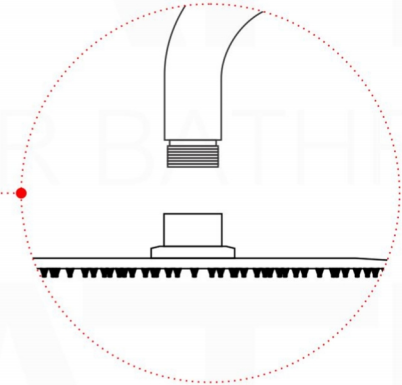

RONDO RAIN SHOWER HEAD (ARR12)

RONDO 1 WAY VALVE (ARRS1V)

RONDO 17" WALL MOUNT SHOWER ARM (ARWB17)