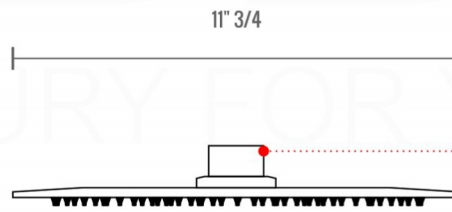

RONDO RAIN SHOWER HEAD (ARR12)

RONDO 1 WAY VALVE (ARRS1V)

RONDO 17" WALL MOUNT SHOWER ARM (ARWB17)