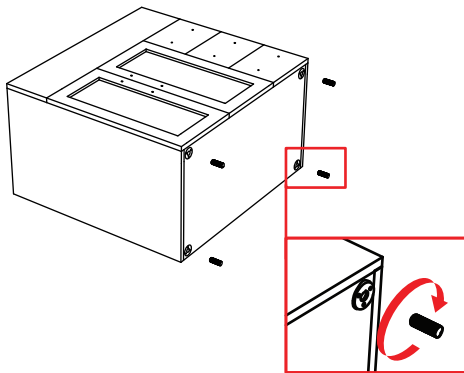

Model: Nova - 36"

Installation Instructions

Notes: We recommend that you rough-in the drain and water lines after receiving the unit.
 The vanity should be installed by a professional plumber.
 Drainer pipe and trap are not included.
 If you experience any difficulties with this product, do not return to the point of purchase. Please contact LAVIVA directly at support@lavivaforlife.com, and we will help resolve your issue.

Part List	A(basin)	B(cabinet)	D (pop-up)	F(screw)	G(handle)	H(screw)	I(adjust leg)
Photo							
Qty	1	1	1	10	5	4	4

Step 2

Step 3

Step 1

Step 4