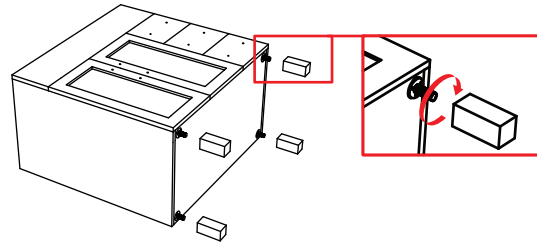

Model: Nova - 36"

Installation Instructions

Notes: We recommend that you rough-in the drain and water lines after receiving the unit.
 The vanity should be installed by a professional plumber.
 Drainer pipe and trap are not included.
 If you experience any difficulties with this product, do not return to the point of purchase. Please contact LAVIVA directly at support@lavivaforlife.com, and we will help resolve your issue.

Part List	A(basin)	B(cabinet)	D (pop-up)	F(screw)	G(handle)	H(screw)	I(adjust leg)
Photo							
Qty	1	1	1	10	5	4	4

Step 2

Step 3

Step 1

Step 4