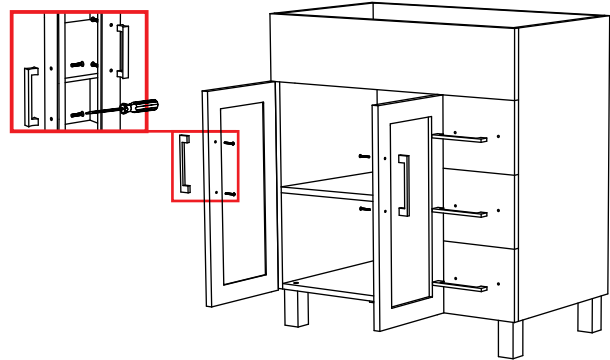

Model: Nova - 36"

Installation Instructions

Notes: We recommend that you rough-in the drain and water lines after receiving the unit.
 The vanity should be installed by a professional plumber.
 Drainer pipe and trap are not included.
 If you experience any difficulties with this product, do not return to the point of purchase. Please contact LAVIVA directly at support@lavivaforlife.com, and we will help resolve your issue.

Part List	A(basin)	B(cabinet)	D (pop-up)	F(screw)	G(handle)	H(screw)	I(adjust leg)
Photo							
Qty	1	1	1	10	5	4	4

Step 2

Step 3

Step 1

Step 4