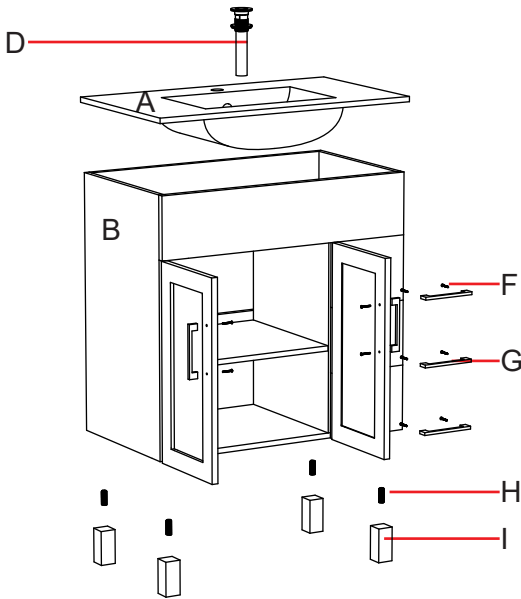

Model: Nova - 36"

Installation Instructions

Notes: We recommend that you rough-in the drain and water lines after receiving the unit.
 The vanity should be installed by a professional plumber.
 Drainer pipe and trap are not included.
 If you experience any difficulties with this product, do not return to the point of purchase. Please contact LAVIVA directly at support@lavivaforlife.com, and we will help resolve your issue.

Part List	A(basin)	B(cabinet)	D (pop-up)	F(screw)	G(handle)	H(screw)	I(adjust leg)
Photo							
Qty	1	1	1	10	5	4	4

Step 2

Step 3

Step 1

Step 4