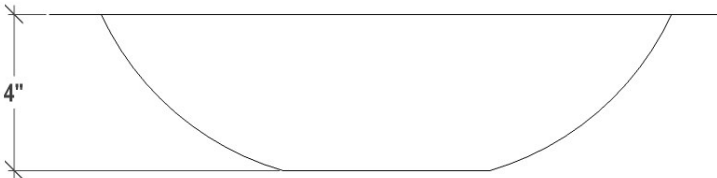

AG06A

Artisan Glass Small Rectangle Crackle

DETAILS

Installation Type: Undermount

Glass (Each sink is Hand Crafted; no two sinks will be the same.)

No Overflow

SINK FINISHES

01	White
----	-------