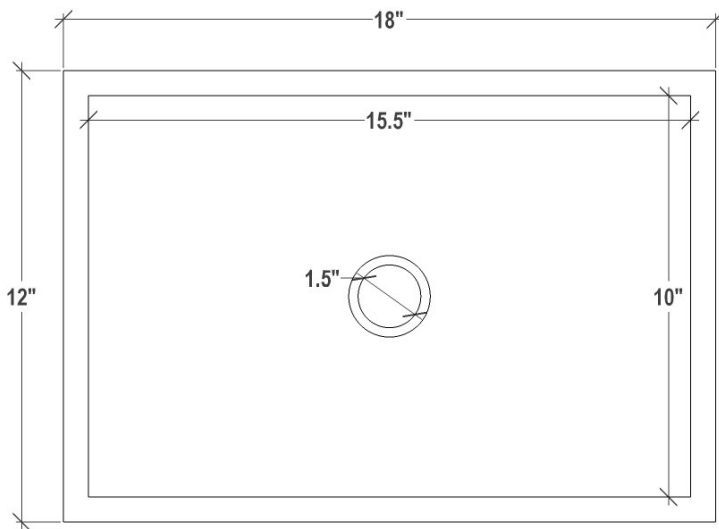

AG06A

Artisan Glass Small Rectangle Crackle

DETAILS

Installation Type: Undermount

Glass (Each sink is Hand Crafted; no two sinks will be the same.)

No Overflow

SINK FINISHES

01	White
----	-------

AVAILABLE DRAINS

D004	Grid Strainer
D005	Lift and Turn
D006	Pop-Up with Horizontal Lift Rod
D011 – D017	Decorative Grid Strainer

INSTALLATION

Use 100% silicone to adhere sink to countertop. Clean any excess silicone from sink surface. Clips are not included but may be provided by countertop fabricator. Conversion Kit for drain installation is included with each sink.

DIMENSIONS WILL VARY

DO NOT use this sheet as a guide for countertop cuts. Due to the handmade nature of each product, templates are not provided.