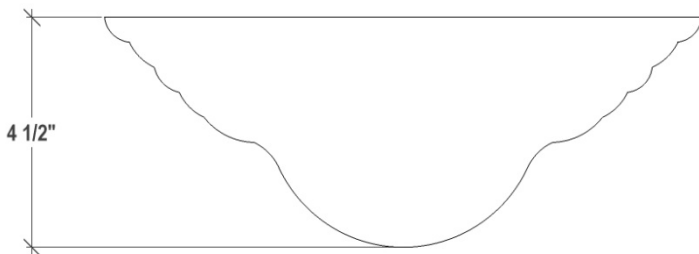

DIMENSIONS WILL VARY

DO NOT use this sheet as a guide for countertop cuts. Due to the handmade nature of each product, templates are not provided.