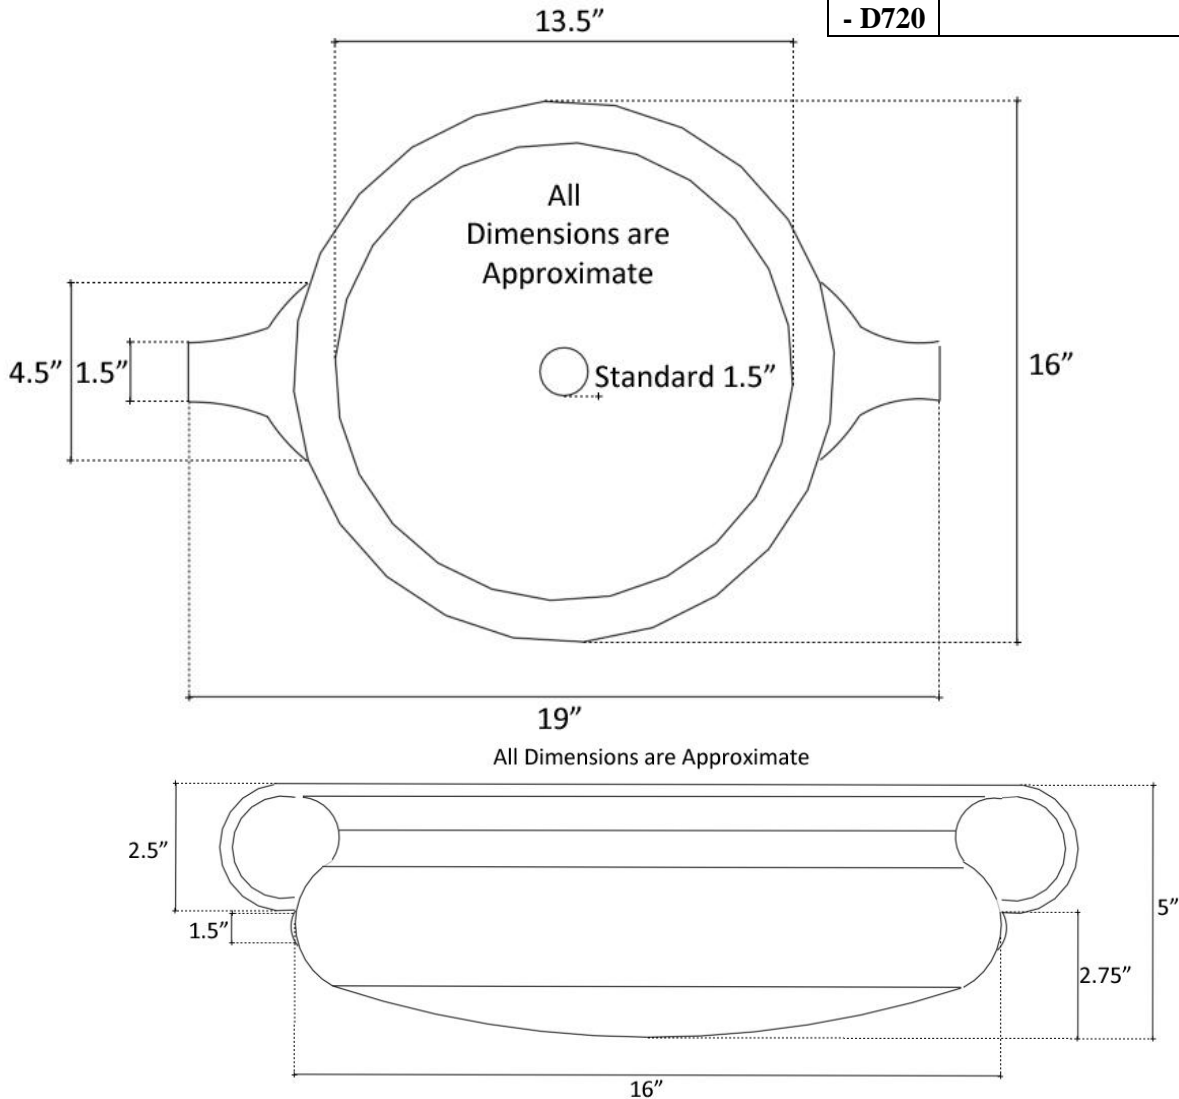

Description:

- Vessel Mount
- Cast Bronze

Available Finishes:

AB	Antique Bronze - Finished with a Black/Brown patina and coated with a paste wax - Has a living finish
WB	White Bronze - Not Plated in Nickel but has appearance of Brushed/ Satin Nickel

Available Drains:

D004	Grid Strainer
D005	Lift and Turn
D006	Pop-up w/ horizontal lift rod
D101 - D720	Decorative Drain

DIMENSIONS WILL VARY. DO NOT use this sheet as a guide for countertop cuts.