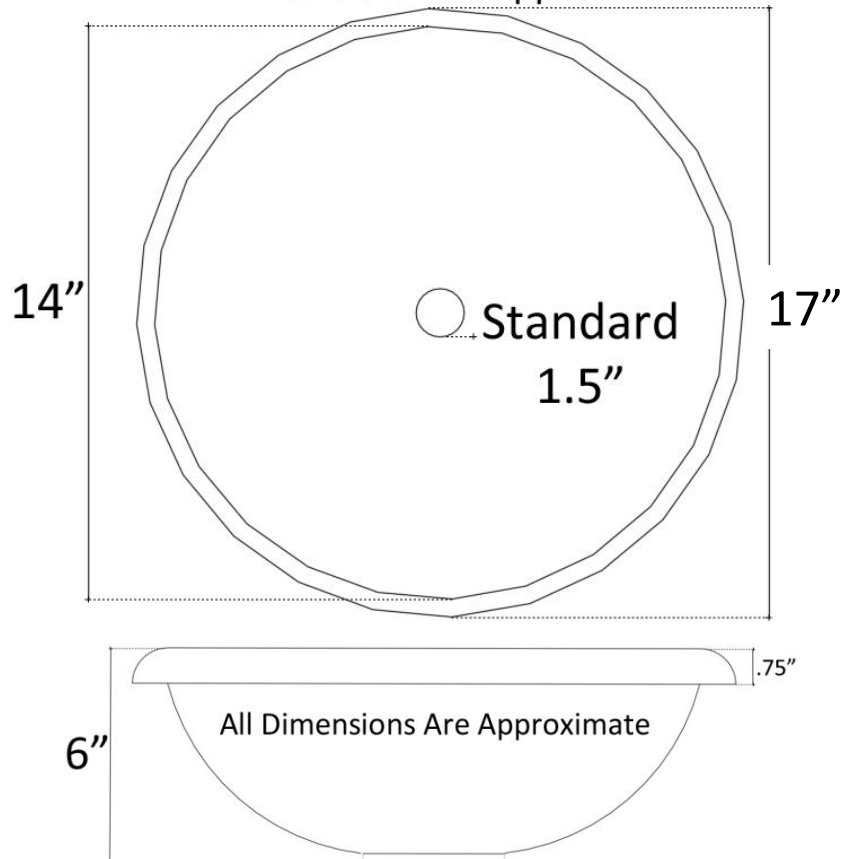

Description:

- Vessel Mount or Drop-In
- Cast Bronze

Available Finishes:

AB	Antique Bronze - Finished with a Black/Brown patina and coated with a paste wax - Has a living finish
WB	White Bronze - Not Plated in Nickel but has appearance of Brushed/ Satin Nickel

Available Drains:

D004	Grid Strainer
D005	Lift and Turn
D006	Pop-up w/ horizontal lift rod
D101 - D720	Decorative Drain

All Dimensions Are Approximate

DIMENSIONS WILL VARY. DO NOT use this sheet as a guide for countertop cuts.