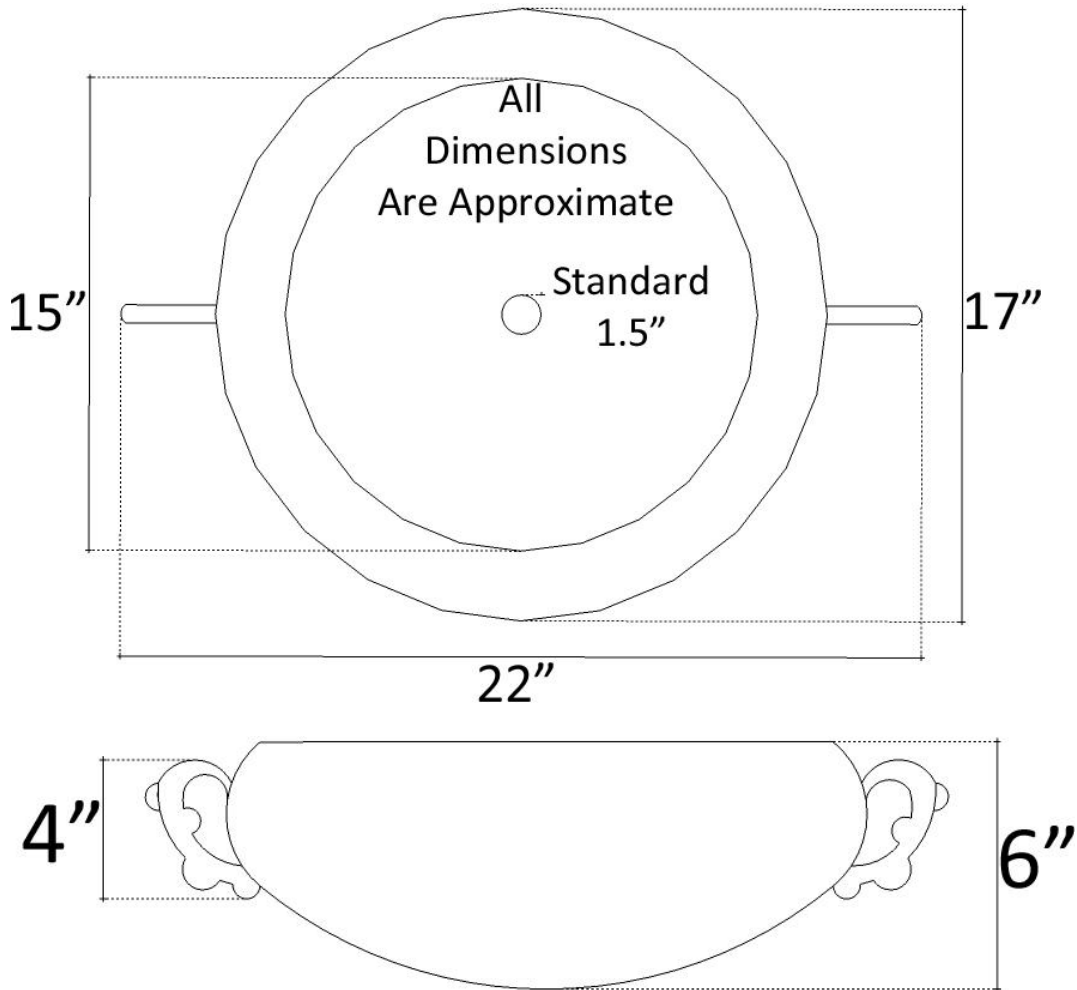

Description:

- Vessel Mount

Available Finishes:

AB	Antique Bronze
WB	White Bronze - Not Plated in Nickel but has appearance of Brushed/ Satin Nickel

Available Drains:

D004	Grid Strainer
D005	Lift and Turn
D006	Pop-up w/ horizontal lift rod
D101 - D720	Decorative Drain

DIMENSIONS WILL VARY. DO NOT use this sheet as a guide for countertop cuts.