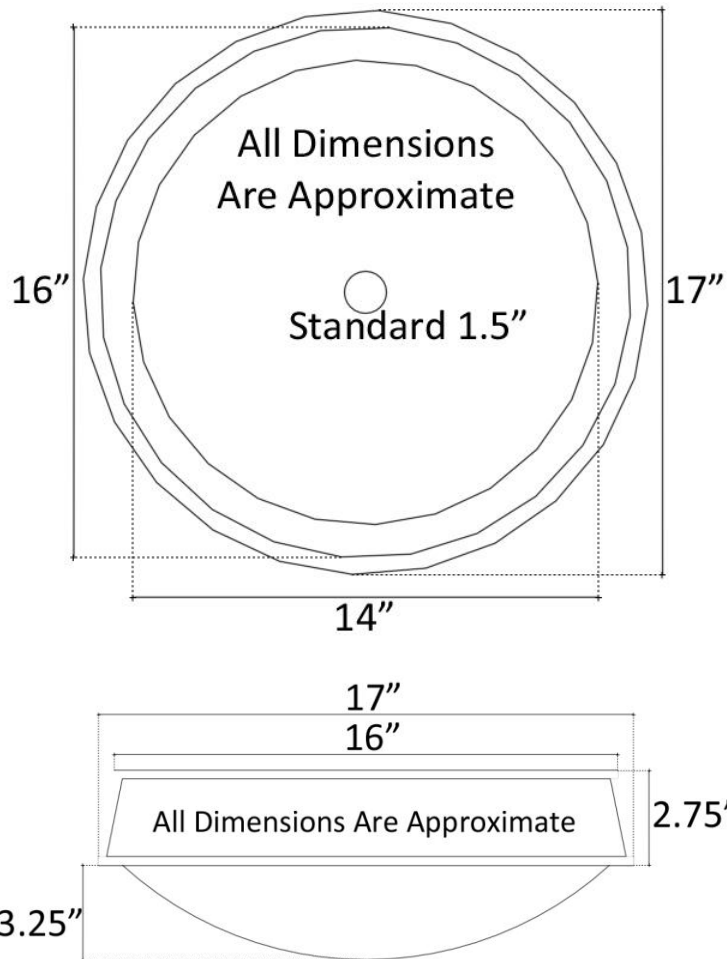

Description:

- Semi Recessed Vessel Mount
- Cast Bronze

Available Finishes:

AB	Antique Bronze - Finished with a Black/Brown patina and coated with a paste wax - Has a living finish
WB	White Bronze - Not Plated in Nickel but has appearance of Brushed/ Satin Nickel

Available Drains:

D004	Grid Strainer
D005	Lift and Turn
D006	Pop-up w/ horizontal lift rod
D101 - D720	Decorative Drain

DIMENSIONS WILL VARY. DO NOT use this sheet as a guide for countertop cuts.