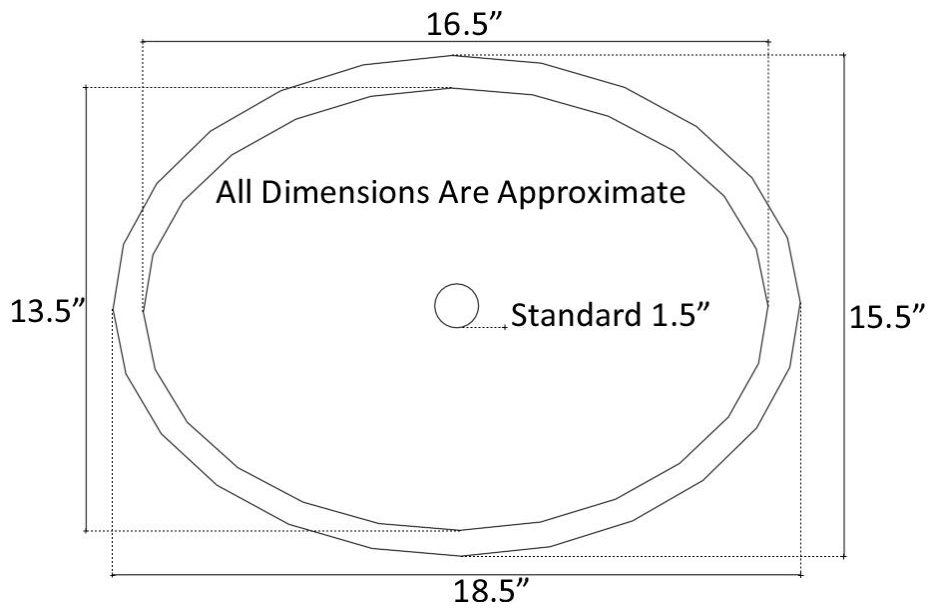

Available Drains:

D004	Grid Strainer
D005	Lift and Turn
D006	Pop-up w/ horizontal lift rod
D101 - D720	Decorative Drain

DIMENSIONS WILL VARY. DO NOT use this sheet as a guide for countertop cuts.