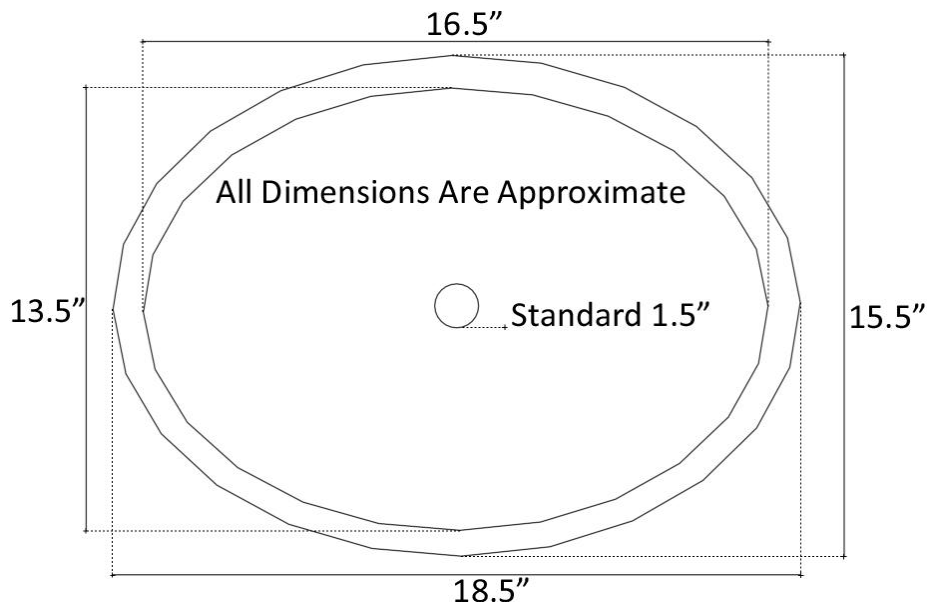

Available Drains:

D004	Grid Strainer
D005	Lift and Turn
D006	Pop-up w/ horizontal lift rod
D101 - D720	Decorative Drain

DIMENSIONS WILL VARY. DO NOT use this sheet as a guide for countertop cuts.