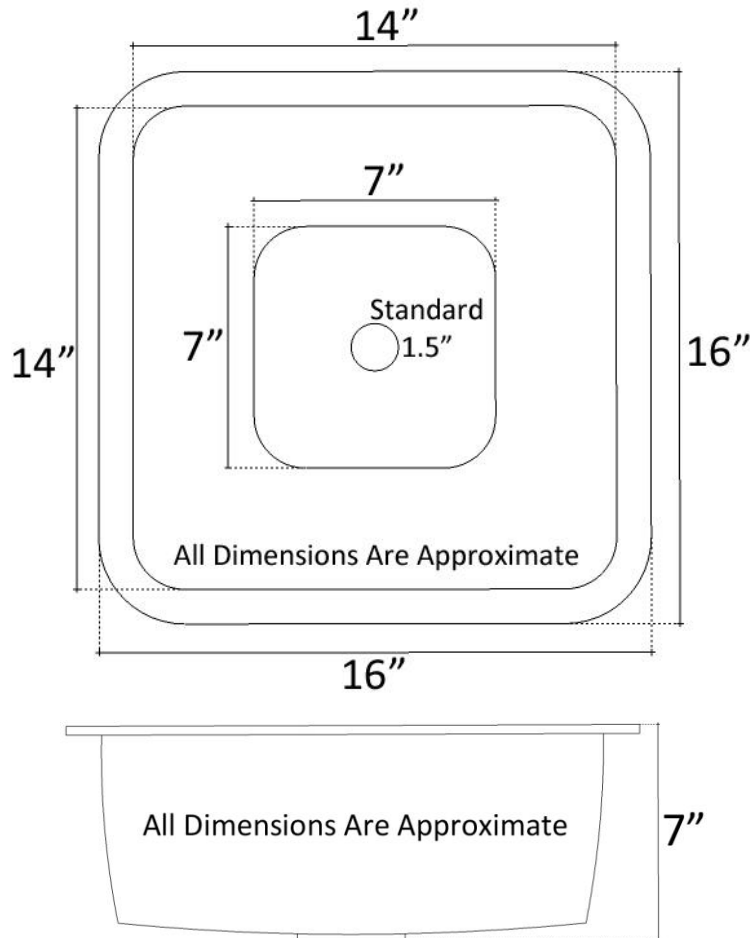

Description:

- Undermount, Drop-In or Vessel Mount
- Cast Bronze

Available Finishes:

AB	Antique Bronze - Finished with a Black/Brown patina and coated with a paste wax - Has a living finish
WB	White Bronze - Not Plated in Nickel but has appearance of Brushed/ Satin Nickel

Available Drains:

D004	Grid Strainer
D005	Lift and Turn
D006	Pop-up w/ horizontal lift rod
D101 - D720	Decorative Drain

DIMENSIONS WILL VARY. DO NOT use this sheet as a guide for countertop cuts.