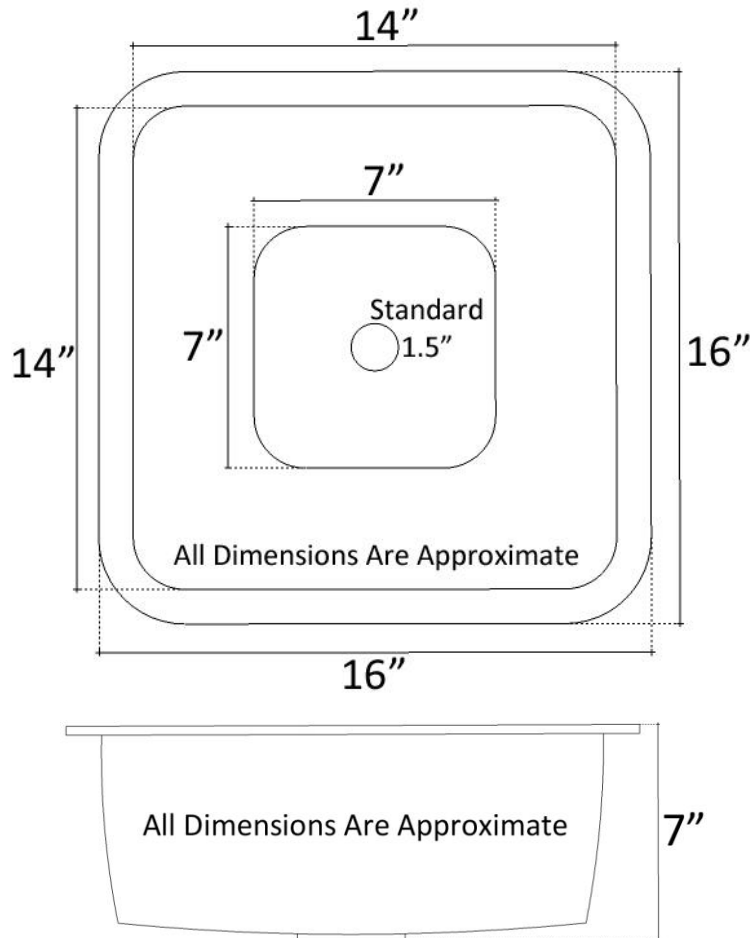

**Description:**

- Undermount, Drop-In or Vessel Mount
- Cast Bronze

**Available Finishes:**

<b>AB</b>	Antique Bronze - Finished with a Black/Brown patina and coated with a paste wax - Has a living finish
<b>WB</b>	White Bronze - Not Plated in Nickel but has appearance of Brushed/ Satin Nickel

**Available Drains:**

<b>D004</b>	Grid Strainer
<b>D005</b>	Lift and Turn
<b>D006</b>	Pop-up w/ horizontal lift rod
<b>D101 - D720</b>	Decorative Drain

**DIMENSIONS WILL VARY. DO NOT use this sheet as a guide for countertop cuts.**