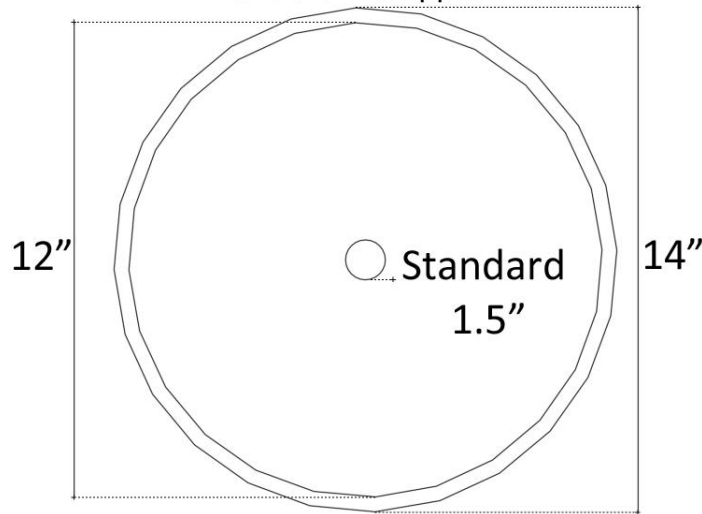

Description:

- Vessel Mount or Drop-In
- Cast Bronze

Available Finishes:

AB	Antique Bronze - Finished with a Black/Brown patina and coated with a paste wax - Has a living finish
WB	White Bronze - Not Plated in Nickel but has appearance of Brushed/ Satin Nickel

Available Drains:

D004	Grid Strainer
D005	Lift and Turn
D006	Pop-up w/ horizontal lift rod
D101 - D720	Decorative Drain

All Dimensions Are Approximate

DIMENSIONS WILL VARY. DO NOT use this sheet as a guide for countertop cuts.