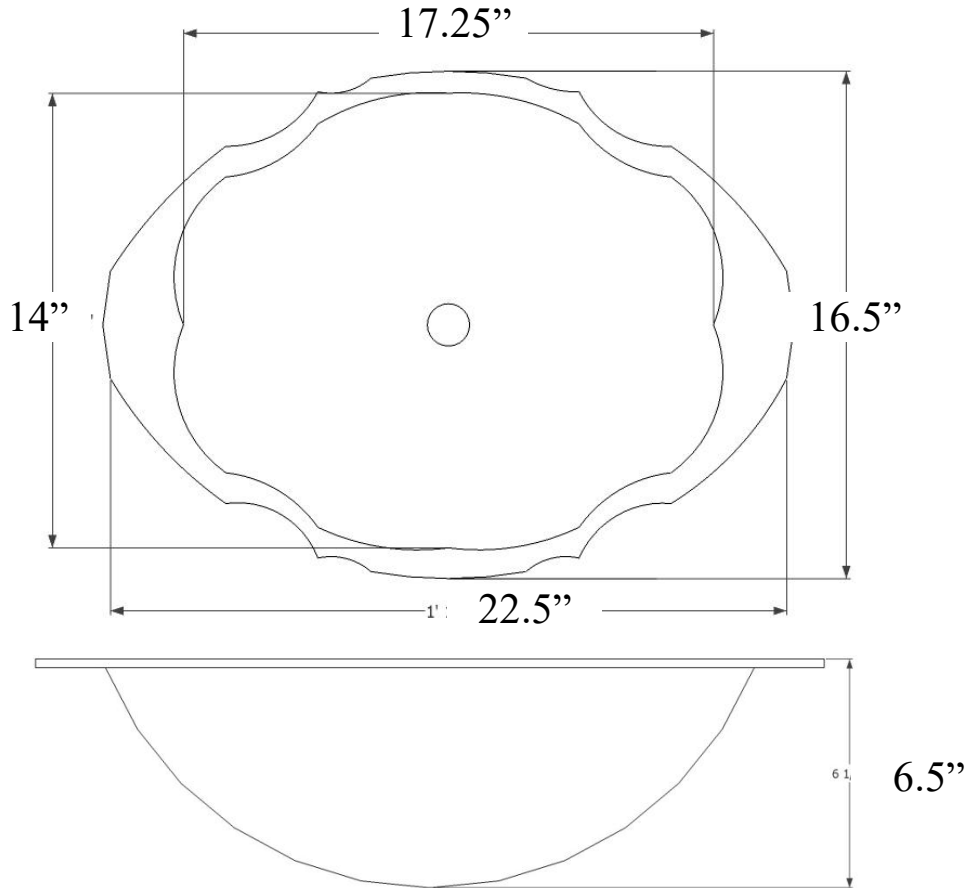

Description:

- Undermount or Drop-In
- Stamped Stainless Steel

Available Finishes:

SS	Satin Stainless Steel
PS	Polished Stainless Steel
PB	Polished Brass
UB	Satin Unlacquered Brass

Available Drains:

D004	Grid Strainer
D005	Lift and Turn
D006	Pop-up w/ horizontal lift rod
D101 - D720	Decorative Drain
D011 - D017	Decorative Grid Strainer

DIMENSIONS WILL VARY. DO NOT use this sheet as a guide for countertop cuts.