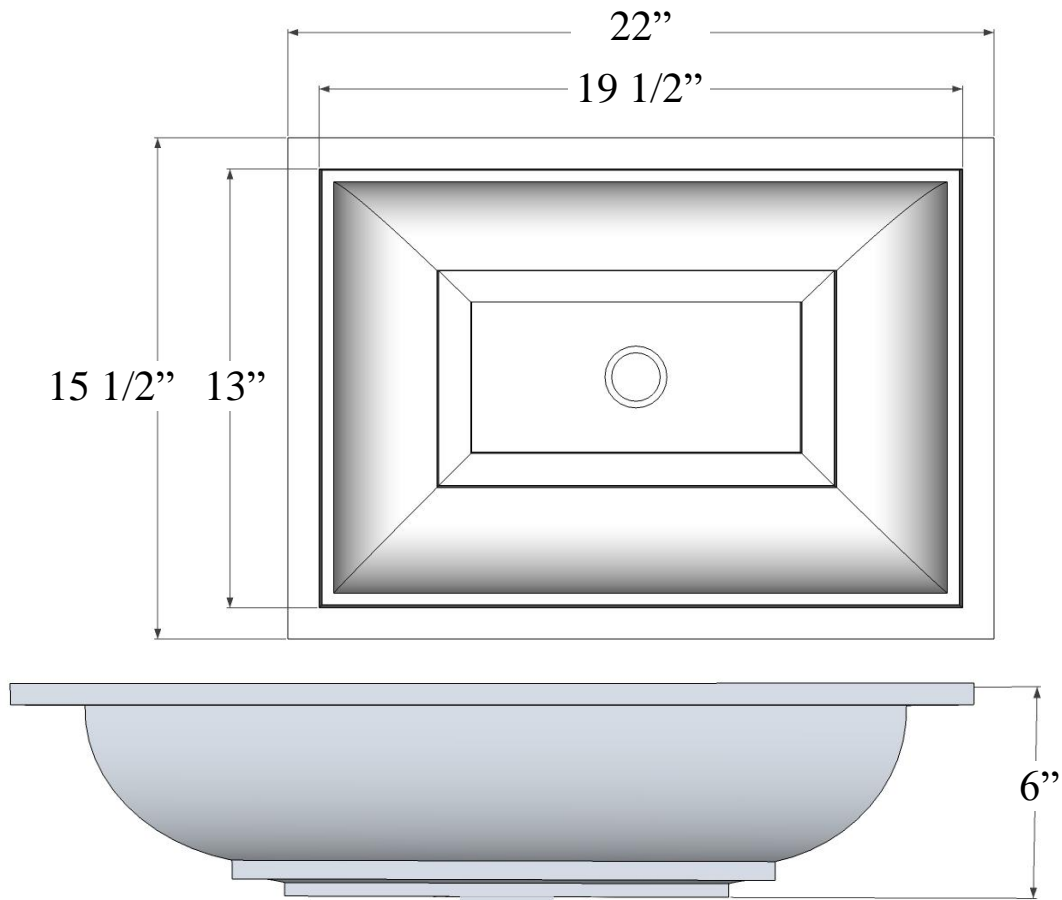

Description:

- Undermount or Drop-In
- Stamped Stainless Steel

Available Finishes:

SS	Satin Stainless Steel
PS	Polished Stainless Steel
UB	Satin Unlacquered Brass
PB	Polished Unlacquered Brass

Available Drains:

D004	Grid Strainer
D005	Lift and Turn
D006	Pop-up w/ horizontal lift rod
D101 - D720	Decorative Drain
D011- D017	Decorative Grid Strainers

DIMENSIONS WILL VARY. DO NOT use this sheet as a guide for countertop cuts.