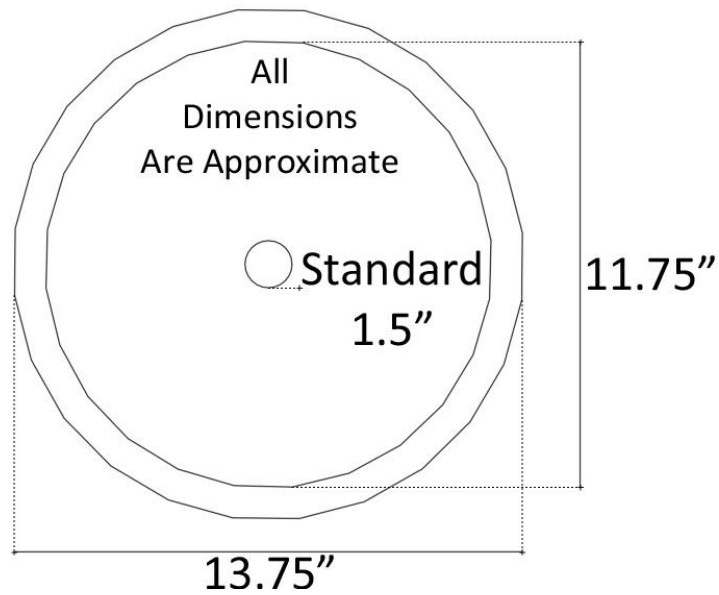

Available Drains:

D004	Grid Strainer
D005	Lift and Turn
D006	Pop-up w/ horizontal lift rod
D101 - D720	Decorative Drain

DIMENSIONS WILL VARY. DO NOT use this sheet as a guide for countertop cuts.