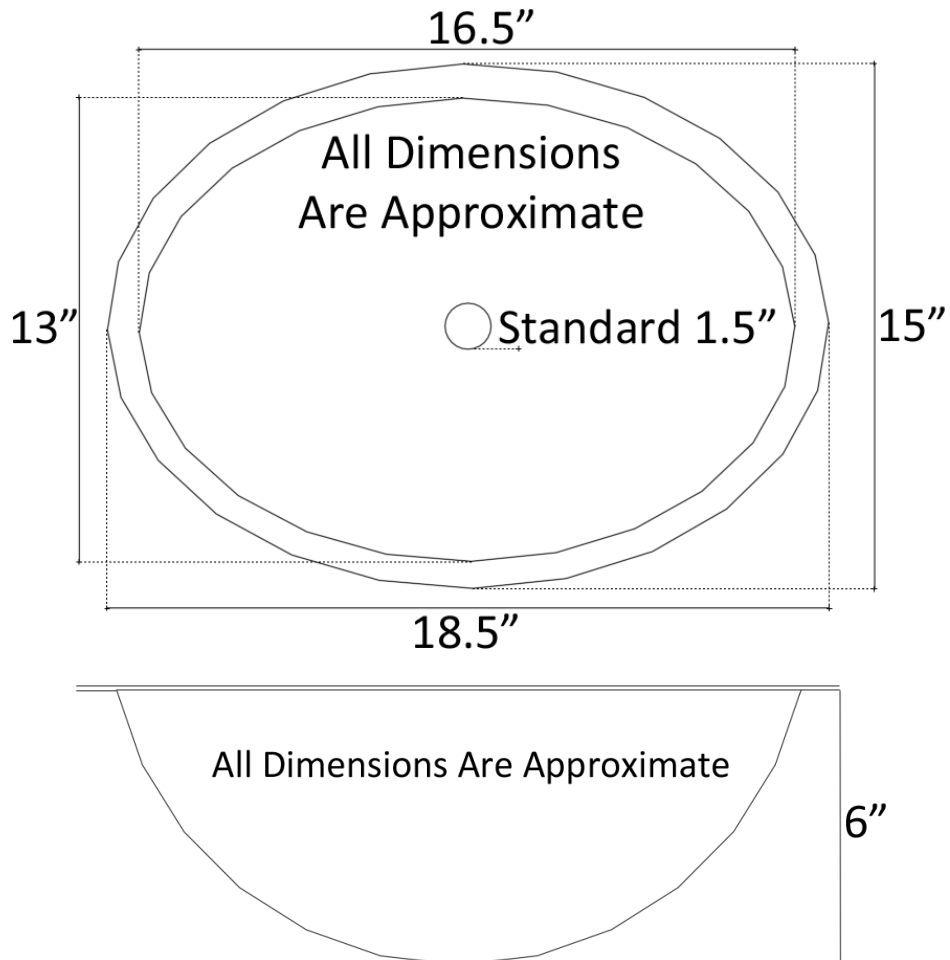

Available Drains:

D004	Grid Strainer
D005	Lift and Turn
D006	Pop-up w/ horizontal lift rod
D101 - D604	Decorative Drain

DIMENSIONS WILL VARY. DO NOT use this sheet as a guide for countertop cuts.