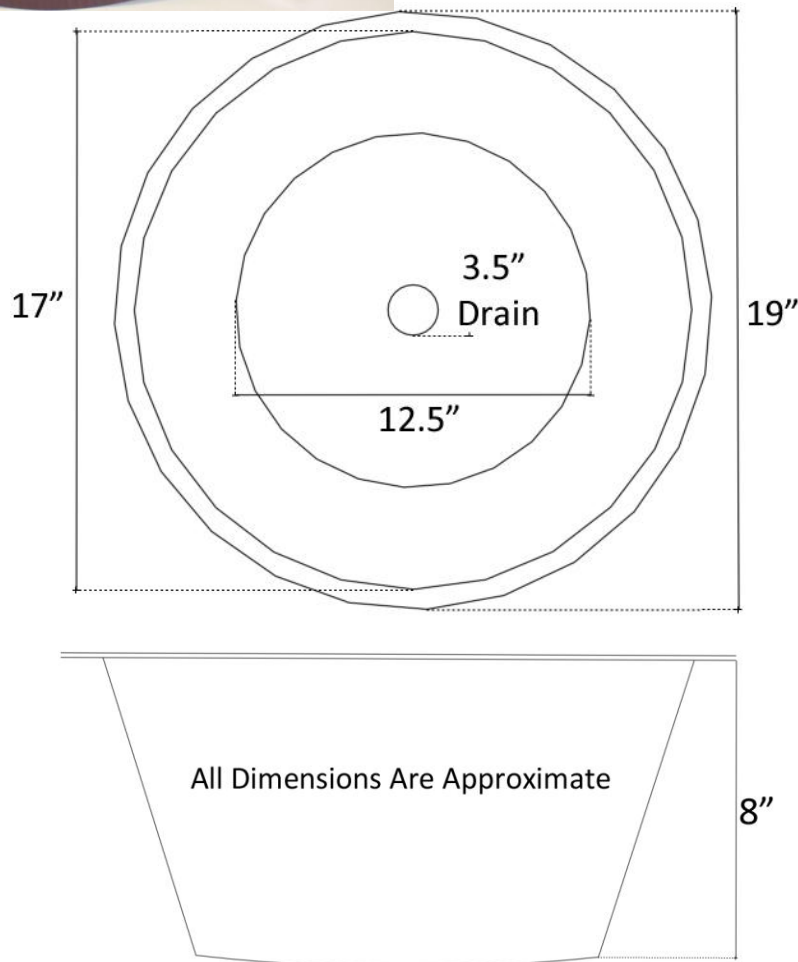

Description:

- Copper
- Drop-In or Undermount
- Use standard 3.5" drain
- Clean with mild soap
No abrasive chemicals

Available Finishes:

- DB** Dark Bronze
- WC** Weathered Copper
- PN** Polished Nickel
- SN** Satin Nickel

Available Drains:

- D003** 3.5" Basket Strainer
- D007** Disposal Flange

DIMENSIONS WILL VARY. DO NOT use this sheet as a guide for countertop cuts.