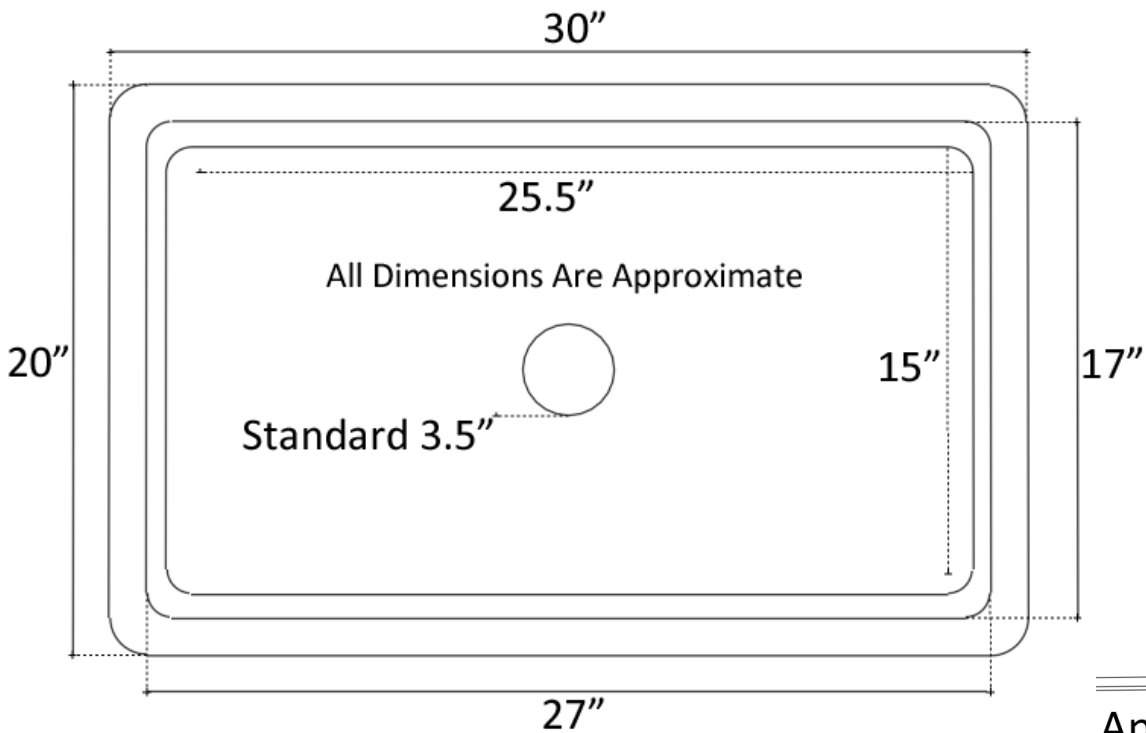

Description:

- Copper
- Undermount
- Use standard 3.5" drain
- Clean with mild soap
No harsh chemicals

Available Finishes:

- DB** Dark Bronze
- WC** Weathered Copper

Available Drains:

- D003** Basket Strainer
- D007** Disposal Flange

DIMENSIONS WILL VARY. DO NOT use this sheet as a guide for countertop cuts.