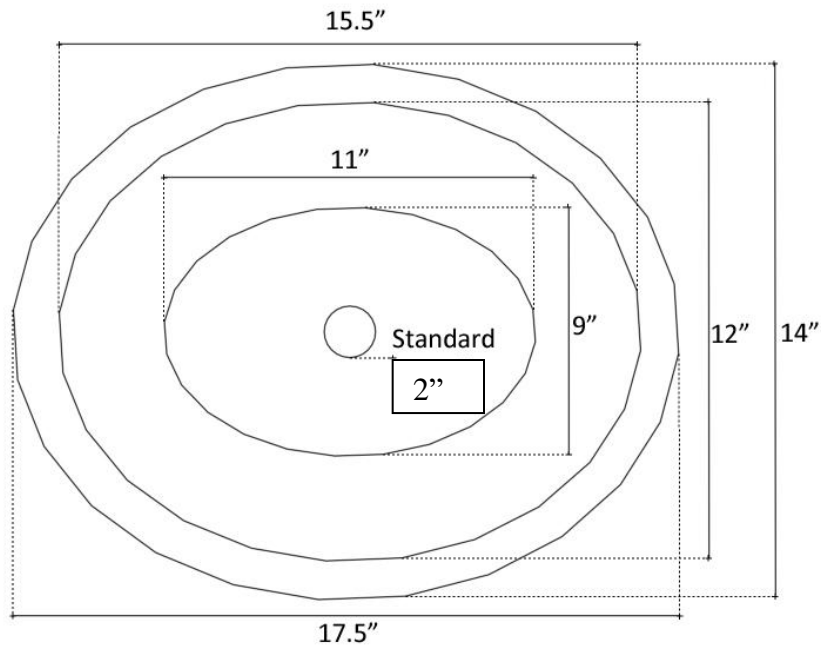

**Description:**

- Copper
- Drop-In or Undermount
- Use 2" Bar Drain
- Clean with mild soap  
No abrasive chemicals

**Available Finishes:**

- DB** Dark Bronze
- WC** Weathered Copper
- PN** Polished Nickel
- SN** Satin Nickel
- PW** Pewter

**Available Drains:**

- D001** 2" Bar Drain

All Dimensions Are Approximate

**DIMENSIONS WILL VARY. DO NOT** use this sheet as a guide for countertop cuts.