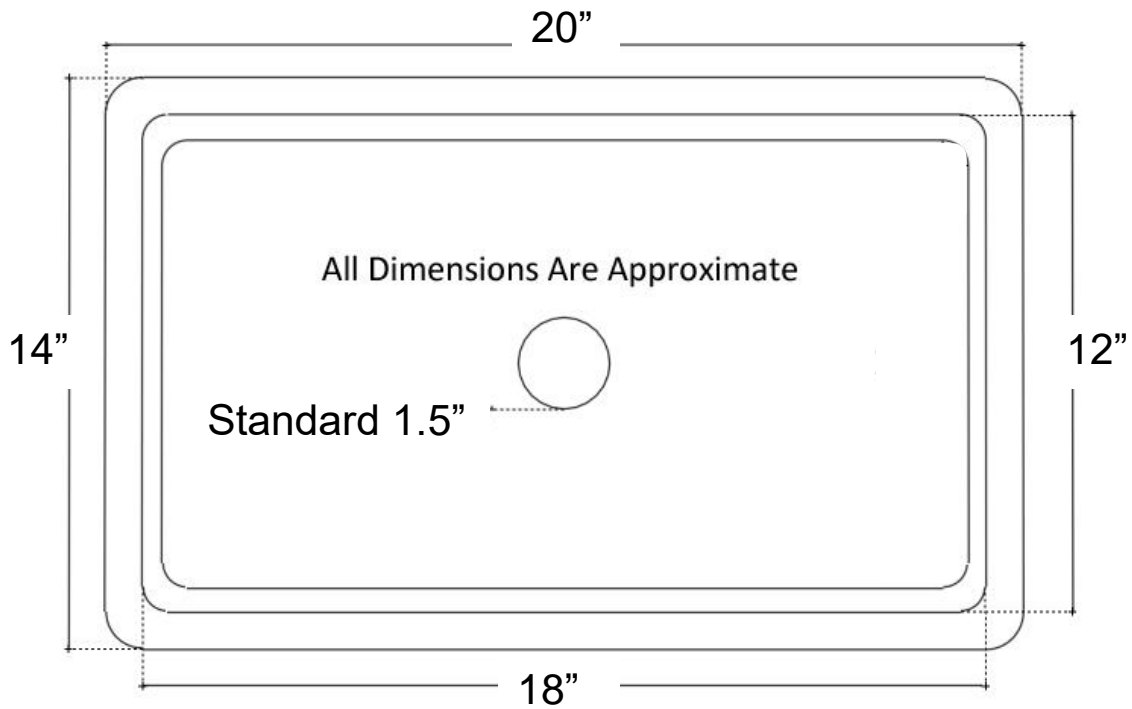

Description:

- Copper
- Drop-In or Undermount
- Use standard 1.5" drain
- Clean with mild soap
No abrasive chemicals

Available Finishes:

- DB** Dark Bronze
- WC** Weathered Copper
- PN** Polished Nickel
- SN** Satin Nickel
- PW** Pewter

Available Drains:

- D004** Grid Strainer
- D005** Lift and Turn
- D006** Pop-up w/ lift rod
- D101-** Decorative Drains
- D720**

DIMENSIONS WILL VARY. DO NOT use this sheet as a guide for countertop cuts.