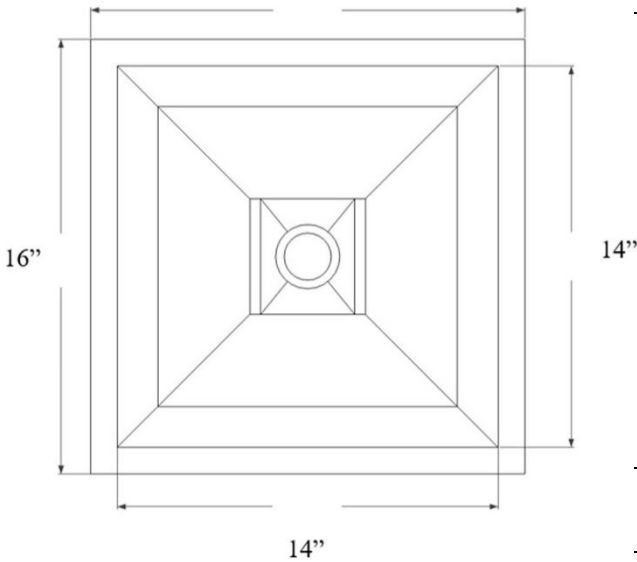

16"

14"

8"

C080 SS

SQUARE BAR SINK WITH DECORATIVE GRATE

DETAILS

Installation Type: Drop-In or Undermount

Satin Stainless Steel Finish