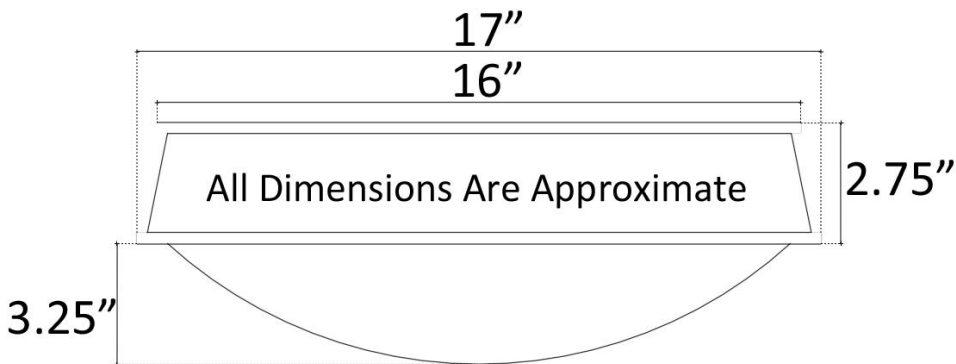

Description:

- Mosaic Interior
- Vessel Mount
- Drain Flange grouted into place, tail piece and additional parts are shipped with sink

Available Finishes:

- WB** Cast White Bronze
- Not Plated in Nickel but has appearance of Brushed/ Satin Nickel

Specify When Ordering:

- Pattern	
A	Single Color
AR	Single Color Random
B	Polka Dot
C	Star
D	Swirl
E	Windows
F	Confetti
FR	Random Confetti
G	Stripes

- Tile Color (by #)	
Numbers are grouped by height. Only choose tiles with same height	
1-12	Venetian Glass (call for pricing on 11-12)
13-17	Tumbled Stone
18-20	Mother of Pearl

- Drain Model # & Finish	
- Standard Drain Included	
D004	Grid Strainer
D005	Lift & Turn
Optional at Standard Price	
D101-D720	Decorative Drains

DIMENSIONS WILL VARY. DO NOT use this sheet as a guide for countertop cuts.