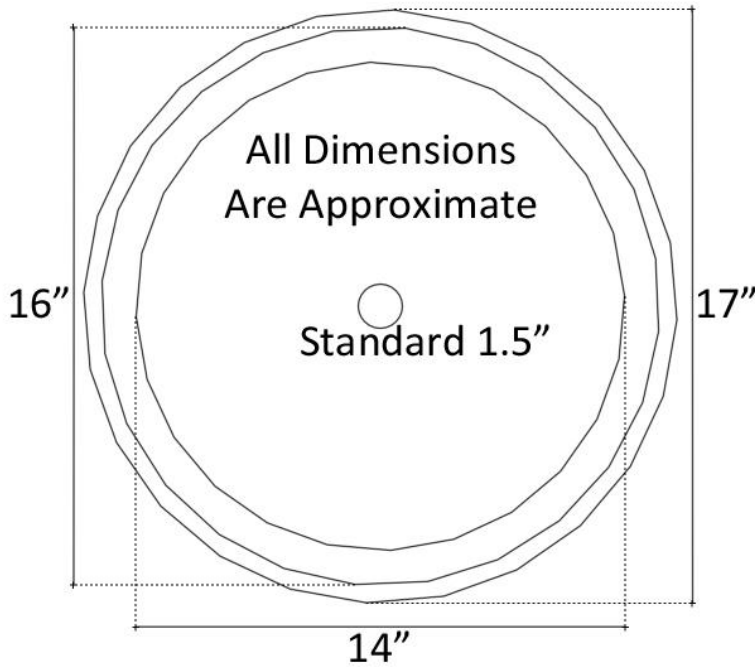

DIMENSIONS WILL VARY. DO NOT use this sheet as a guide for countertop cuts.