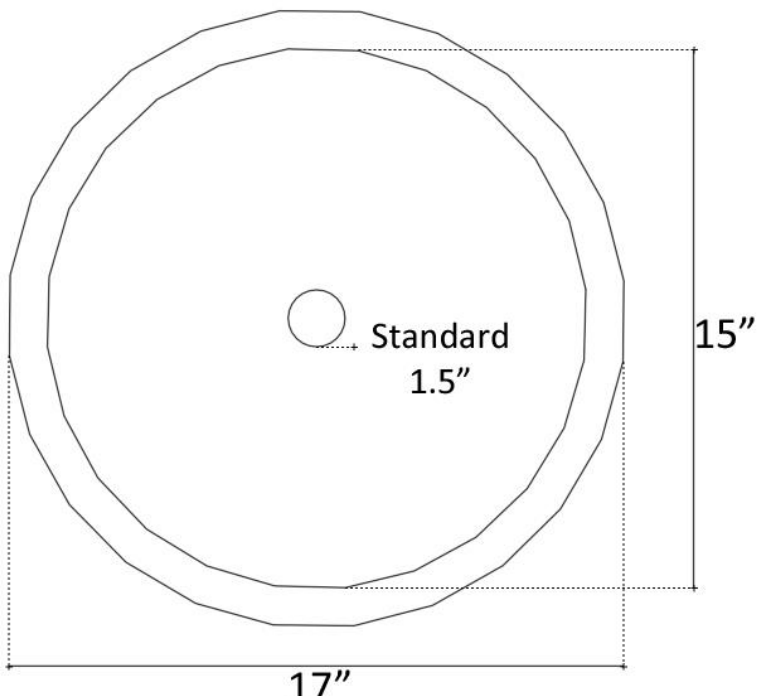

**Description:**

- Mosaic Interior & Exterior Stripes
- Vessel Mount or Semi-recessed
- Drain Flange grouted into place, tail piece and additional parts are shipped with sink

**Available Finishes:**

- WB** Cast White Bronze
- Not Plated in Nickel but has appearance of Brushed/Satin Nickel

| Tile Color (by #)   |  |
|---|--|
| Numbers are grouped by height. Only choose tiles with same height |  |
| <b>1-12</b>   | Venetian Glass (call for pricing on 11-12) |
| <b>13-17</b>  | Tumbled Stone                              |
| <b>18-20</b>  | Mother of Pearl                            |

DIMENSIONS WILL VARY. **DO NOT** use this sheet as a guide for countertop cuts.