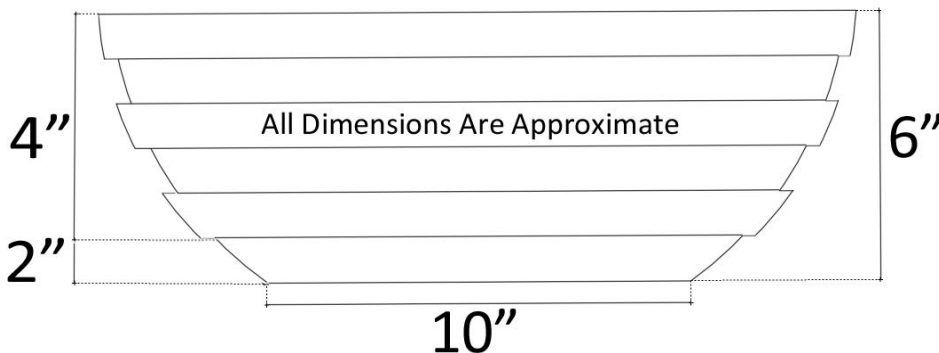

**Description:**

- Mosaic Interior & Exterior Stripes
- Vessel Mount or Semi-recessed
- Drain Flange grouted into place, tail piece and additional parts are shipped with sink

**Available Finishes:**

- WB** Cast White Bronze
- Not Plated in Nickel but has appearance of Brushed/Satin Nickel

| Tile Color (by #)   |  |
|---|--|
| Numbers are grouped by height. Only choose tiles with same height |  |
| <b>1-12</b>   | Venetian Glass (call for pricing on 11-12) |
| <b>13-17</b>  | Tumbled Stone                              |
| <b>18-20</b>  | Mother of Pearl                            |

DIMENSIONS WILL VARY. **DO NOT** use this sheet as a guide for countertop cuts.