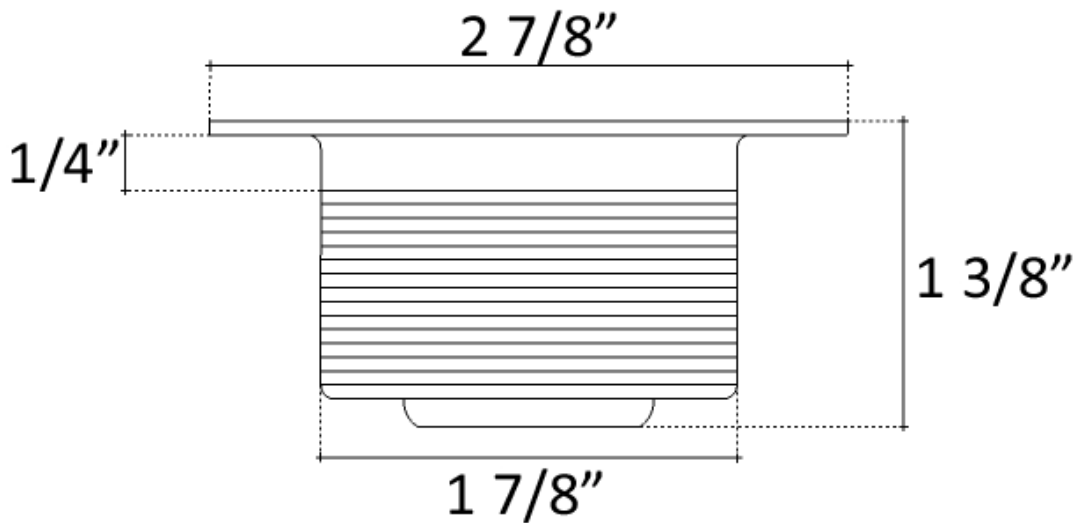

Description:

- Brass Construction
- Finishes are Plated
- Mini Basket Stopper
- Fits 2" Opening
- All Standard Drains
Non-Overflow
Can not be used with Decorative Drains

Available Finishes:

DB	Dark Bronze
WC	Weathered Copper
PN	Polished Nickel
SN	Satin Nickel
PW	Pewter