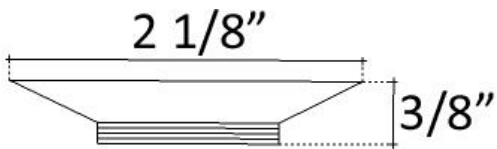

DIMENSIONS WILL VARY

DO NOT use this sheet as a guide for countertop cuts. Due to the handmade nature of each product, templates are not provided.

Contact: 1.866.395.8377   sales@linkasink.com
Linkasink may make changes to specifications without notice.
Visit linkasink.com for updated specification sheet.
5/1/2019