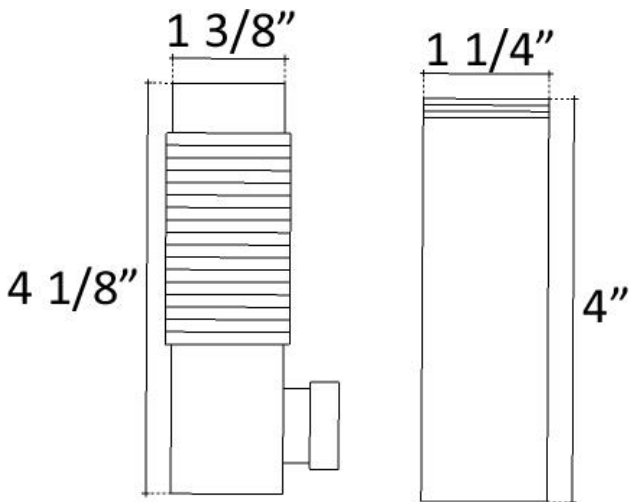

DIMENSIONS WILL VARY

DO NOT use this sheet as a guide for countertop cuts. Due to the handmade nature of each product, templates are not provided.

Contact: 1.866.395.8377   sales@linkasink.com
Linkasink may make changes to specifications without notice.
Visit linkasink.com for updated specification sheet.
5/1/2019