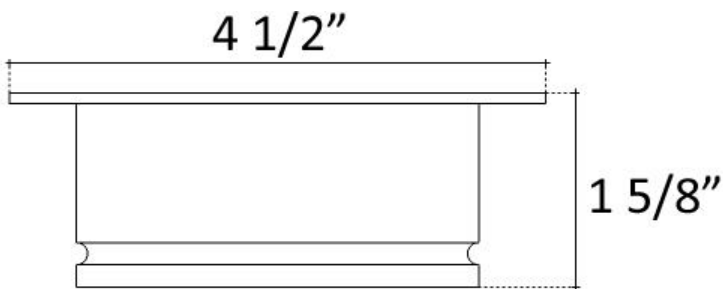

D007

DISPOSAL FLANGE

DETAILS

Brass Construction
Finishes are Plated
Compatible with Insinkerator
All Standard Drains
Non-Overflow
Cannot be used with Decorative Drains

DRAIN SIZE

1.5"

AVAILABLE FINISHES

DB	Dark Bronze
PN	Polished Nickel
SN	Satin Nickel
SS	Satin Stainless Steel
PS	Polished Stainless Steel
WC	Weathered Copper

CARE

Clean with mild soap. No abrasive chemicals

WARRANTY

Linkasink warranties our product to be free from manufacturing defect for the life of the product. Warranty does not cover abuse.

DIMENSIONS WILL VARY

DO NOT use this sheet as a guide for countertop cuts. Due to the handmade nature of each product, templates are not provided.

Contact: 1.866.395.8377   sales@linkasink.com
Linkasink may make changes to specifications without notice.
Visit linkasink.com for updated specification sheet.
5/1/2019