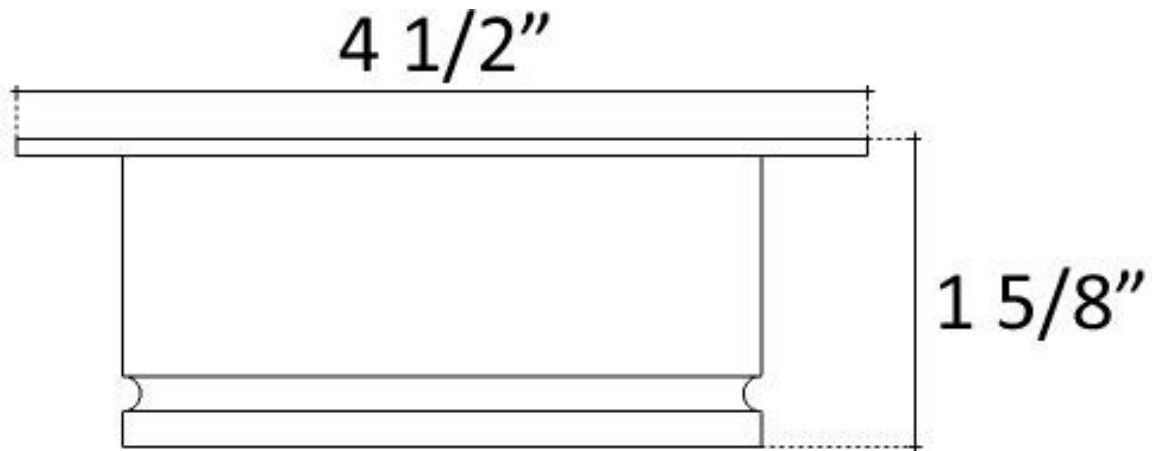

Description:

- Stainless Steel Construction
- 3 1/2" Disposal Flange w/Basket
- Kitchen, Bar/Prep

Available Finishes:

PH	Polished Hammered
PS	Polished Smooth
SH	Satin Hammered
SS	Satin Smooth

Linkasink

2235 E Rose Garden Loop
Phoenix, AZ 85024