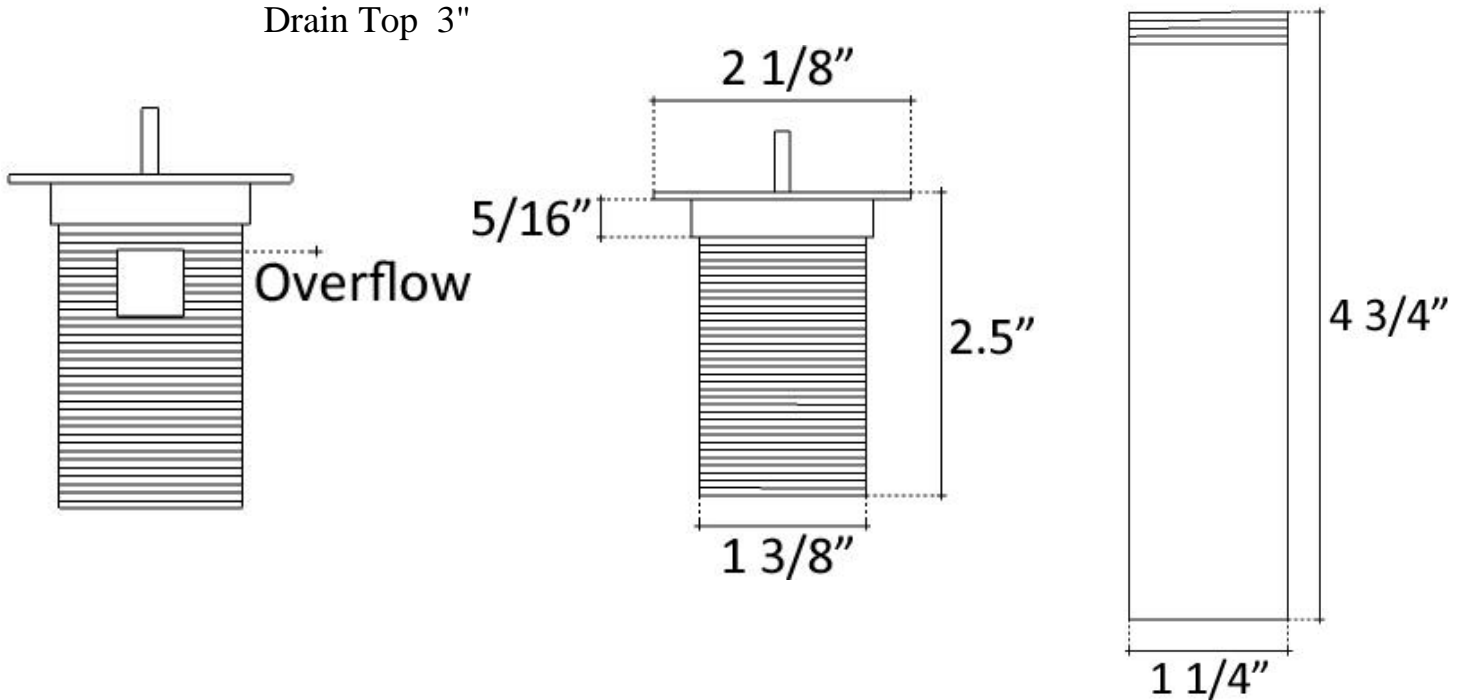

Linkasink

2235 E Rose Garden Loop
Phoenix, AZ 85024

Ph 866-395-8377 F 800-211-6444 www.linkasink.com