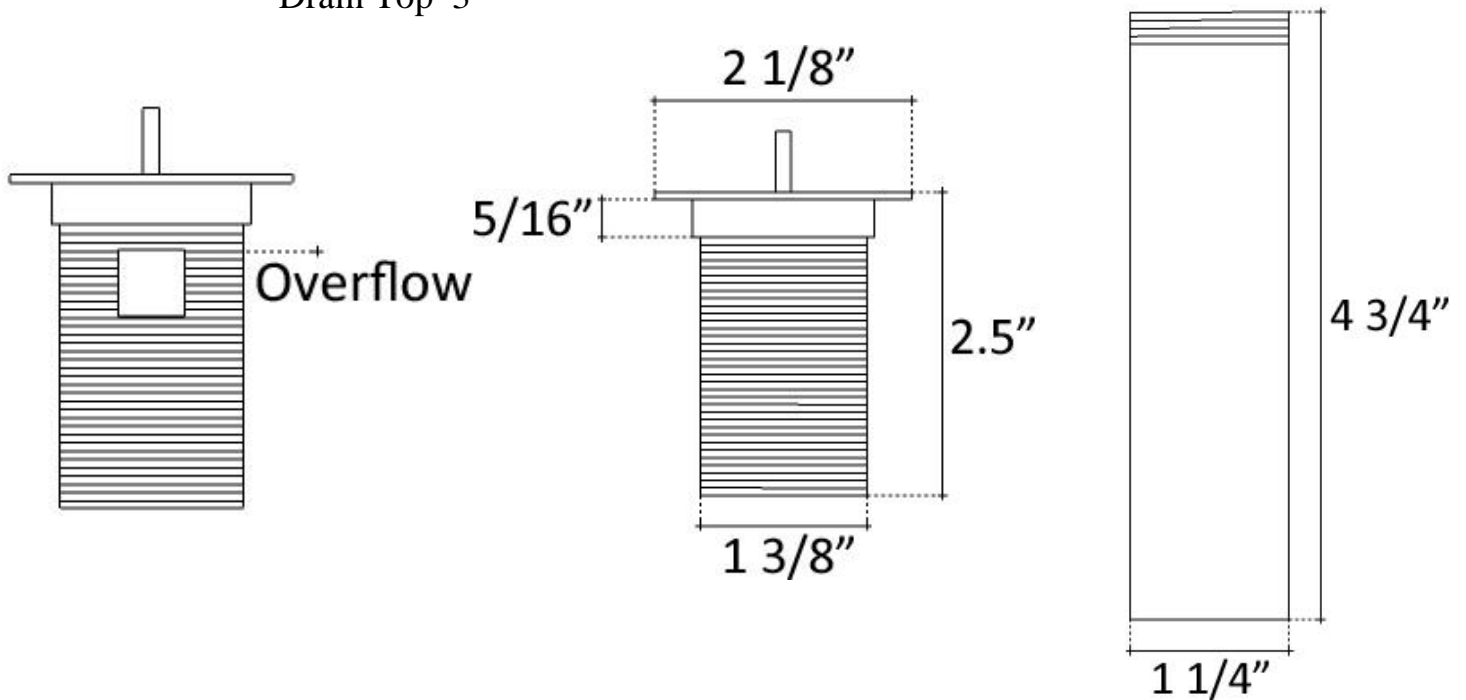

Linkasink

2235 E Rose Garden Loop
Phoenix, AZ 85024

Ph 866-395-8377 F 800-211-6444 www.linkasink.com